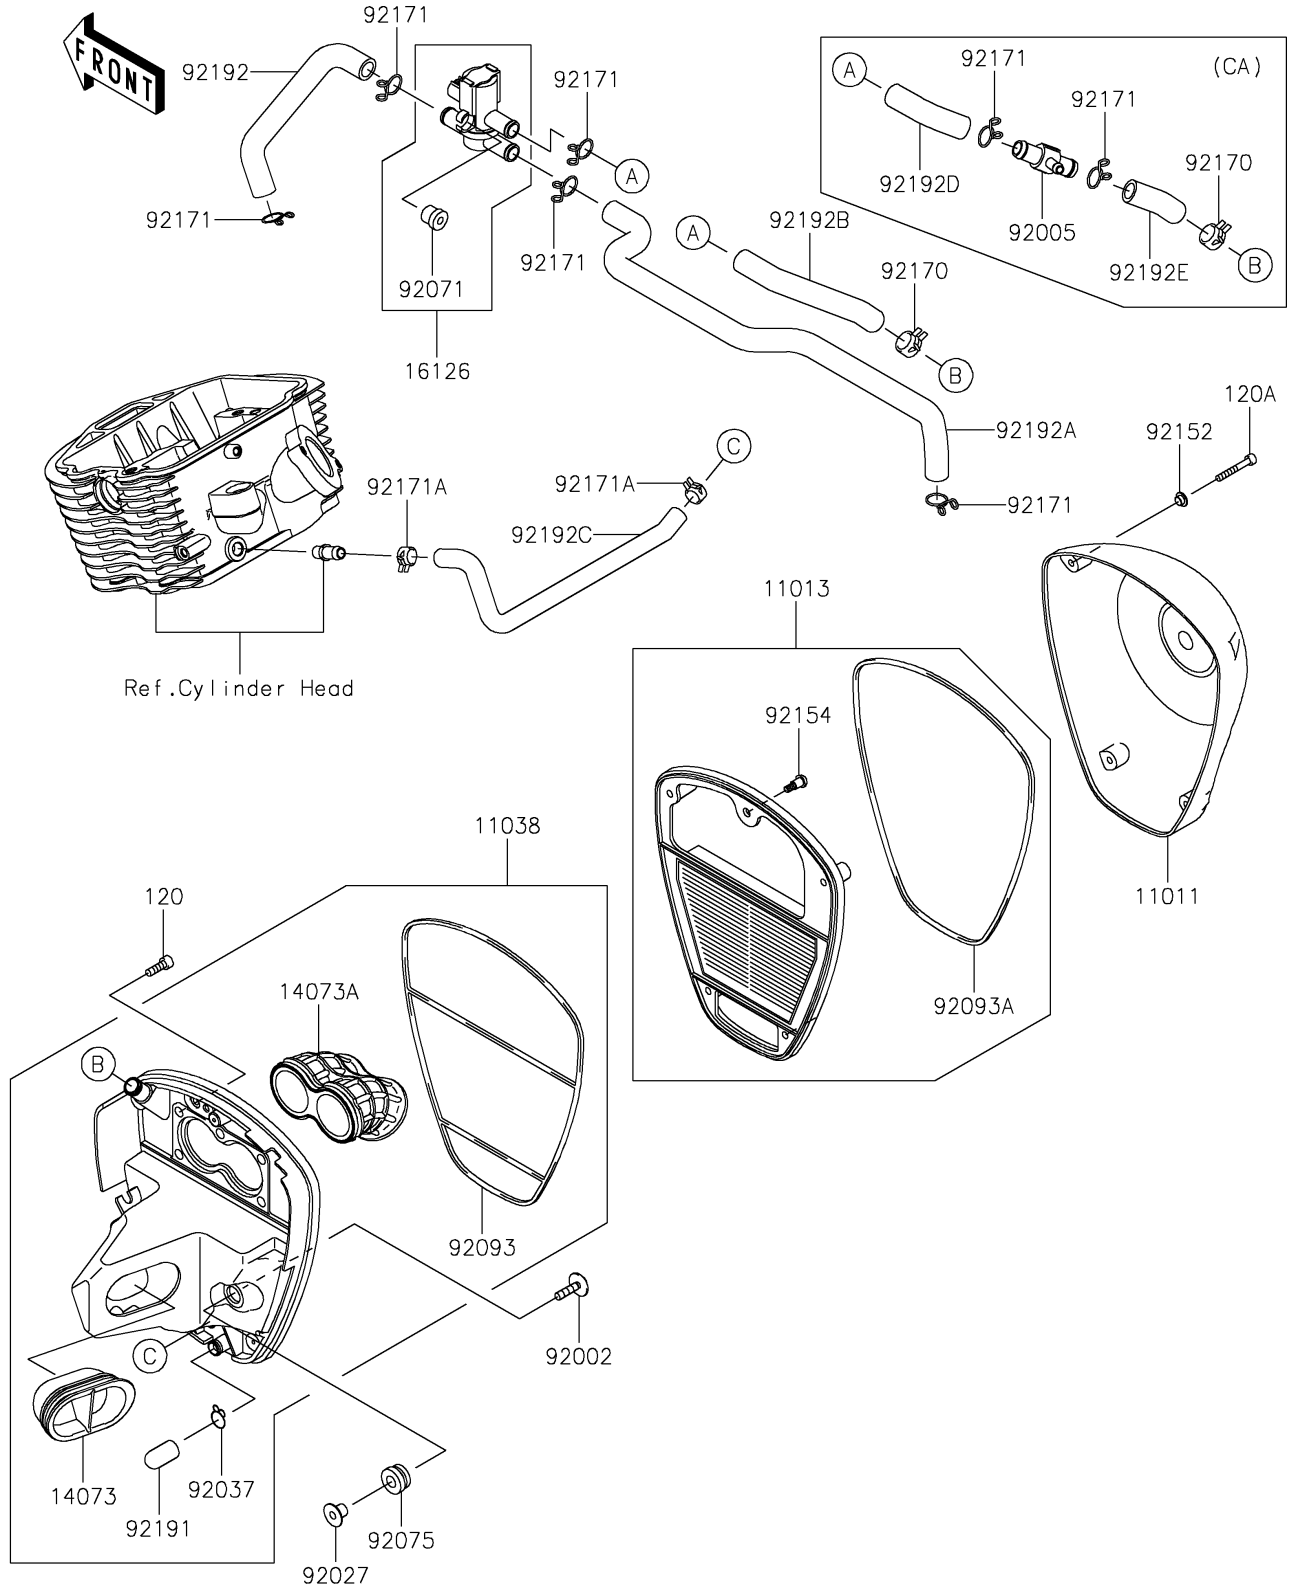

2025 Vulcan 900 Classic LT PARTS DIAGRAM

Air Cleaner

E1130

2025 Vulcan 900 Classic LT PARTS LIST

Air Cleaner

ITEM NAME	PART NUMBER	QUANTITY
CASE-AIR FILTER (Ref # 11011)	11011-0080	1
ELEMENT-AIR FILTER (Ref # 11013)	11013-0015	1
CASE-ASSY-AIR FILTER (Ref # 11038)	11038-0015	1
DUCT,INTAKE (Ref # 14073)	14073-0103	1
DUCT,THROTTLE BODY (Ref # 14073A)	14073-0104	1
VALVE (Ref # 16126)	16126-0022	1
BOLT,6X25 (Ref # 92002)	92002-1135	2
COLLAR,L=12 (Ref # 92027)	92027-1062	2
CLAMP,14.5MM (Ref # 92037)	92037-1900	1
GROMMET (Ref # 92071)	92071-0026	1
DAMPER,RUBBER (Ref # 92075)	92075-1123	2
SEAL (Ref # 92093)	92093-0054	1
SEAL (Ref # 92093A)	92093-0057	1
COLLAR (Ref # 92152)	92152-0451	4
BOLT,SOCKET,5X16.5 (Ref # 92154)	92154-0120	1
CLAMP (Ref # 92170)	92170-1989	1
CLAMP (Ref # 92171A)	92171-1441	2
TUBE (Ref # 92191)	92191-1704	1
TUBE,ASV-FR HEAD (Ref # 92192)	92192-0266	1
TUBE,ASV-RR HEAD (Ref # 92192A)	92192-0267	1
TUBE,BLOWBY (Ref # 92192C)	92192-0269	1
BOLT-SOCKET,6X18 (Ref # 120)	120CA0618	5
BOLT-SOCKET,5X35 (Ref # 120A)	120CC0535	4