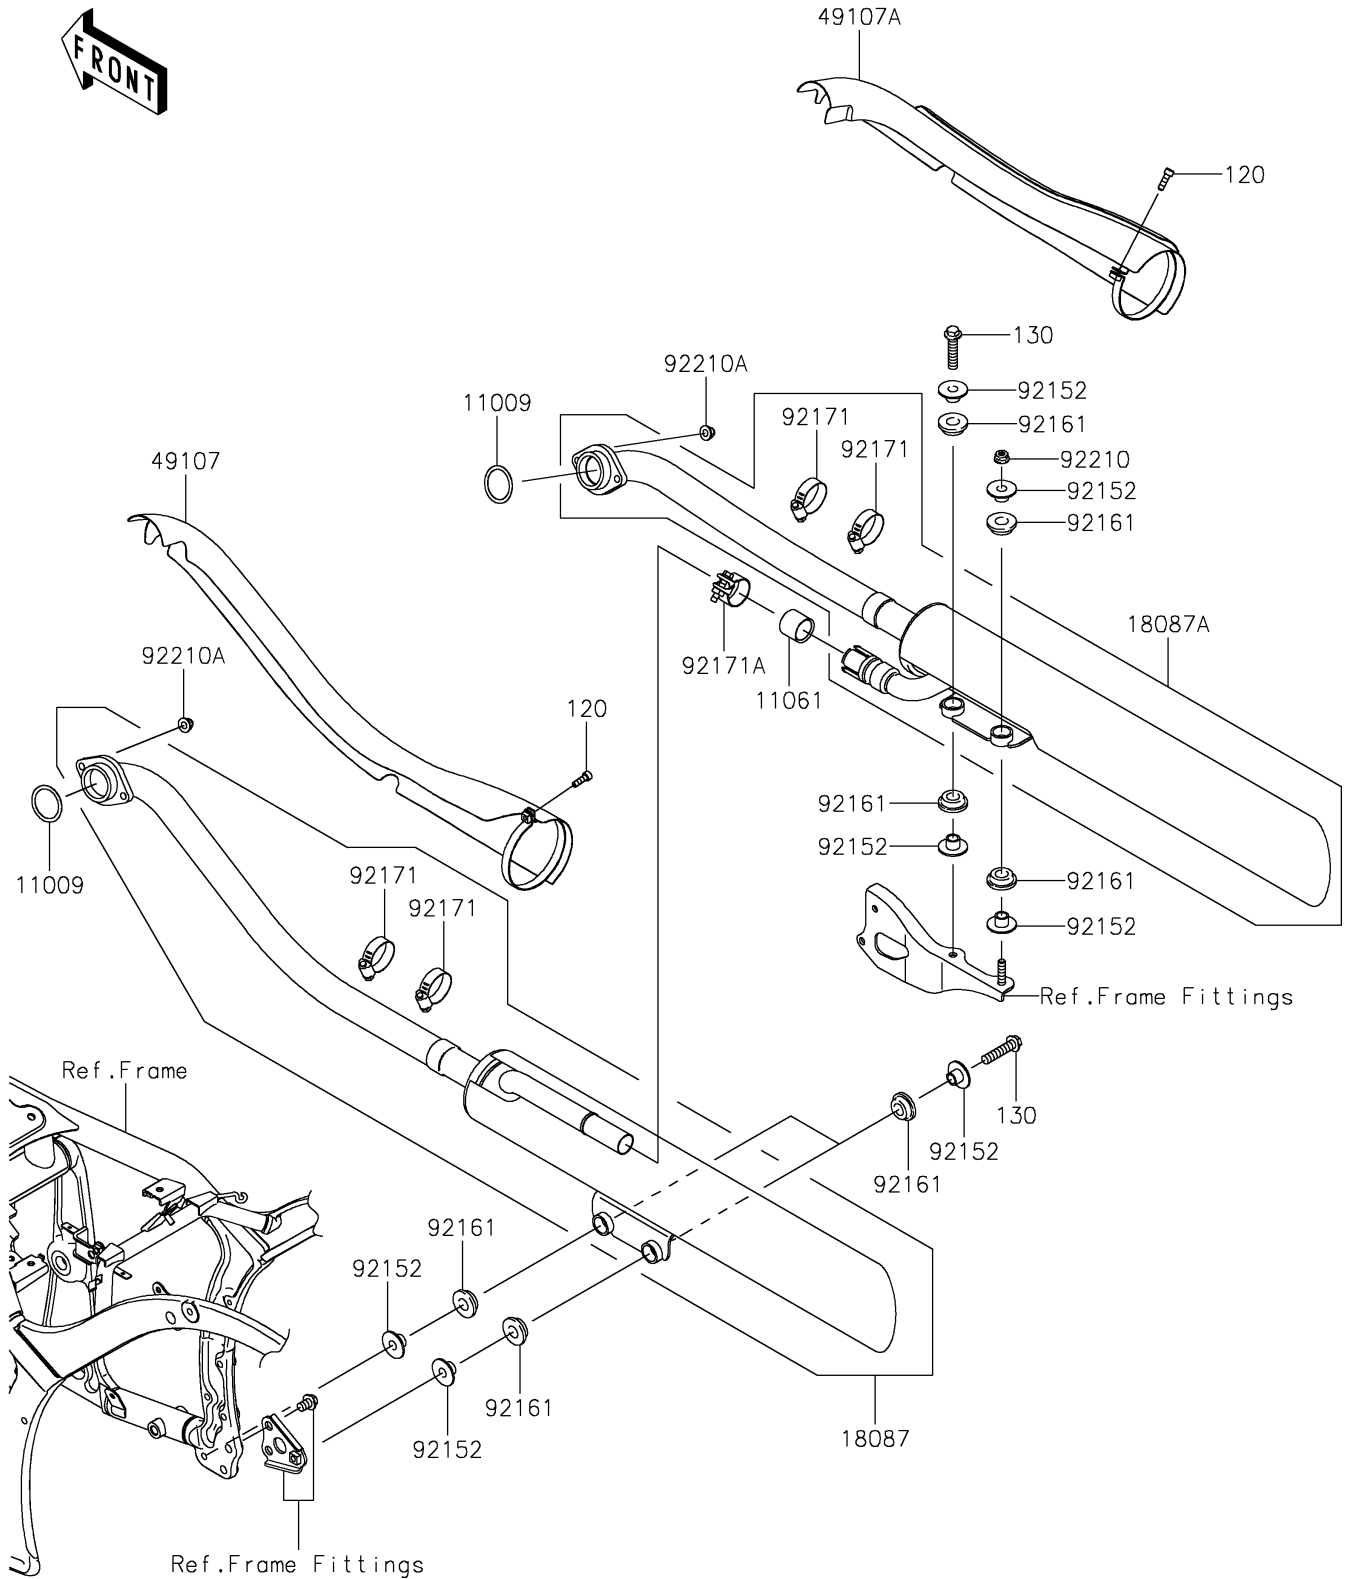

2024 Vulcan 900 Classic LT PARTS DIAGRAM

Muffler(s)

E1140

2024 Vulcan 900 Classic LT PARTS LIST

Muffler(s)

ITEM NAME	PART NUMBER	QUANTITY
GASKET,EXHAUST PIPE HOLDER (Ref # 11009)	11009-1856	2
GASKET,MUFFLER JOINT (Ref # 11061)	11061-0207	1
MUFFLER,FR (Ref # 18087)	18087-0281	1
MUFFLER,RR (Ref # 18087A)	18087-0282	1
COVER-EXHAUST PIPE,FR (Ref # 49107)	49107-0087	1
COVER-EXHAUST PIPE,RR (Ref # 49107A)	49107-0106	1
COLLAR,8.8X12X10.6 (Ref # 92152)	92152-0082	8
DAMPER (Ref # 92161)	92161-0135	8
CLAMP (Ref # 92171)	92171-0059	4
CLAMP (Ref # 92171A)	92171-0593	1
NUT,FLANGED,8MM (Ref # 92210)	92210-0004	1
NUT,CAP,8MM (Ref # 92210A)	92210-1132	4
BOLT-SOCKET,6X20 (Ref # 120)	120CC0620	2
BOLT-FLANGED,8X35 (Ref # 130)	130BB0835	3