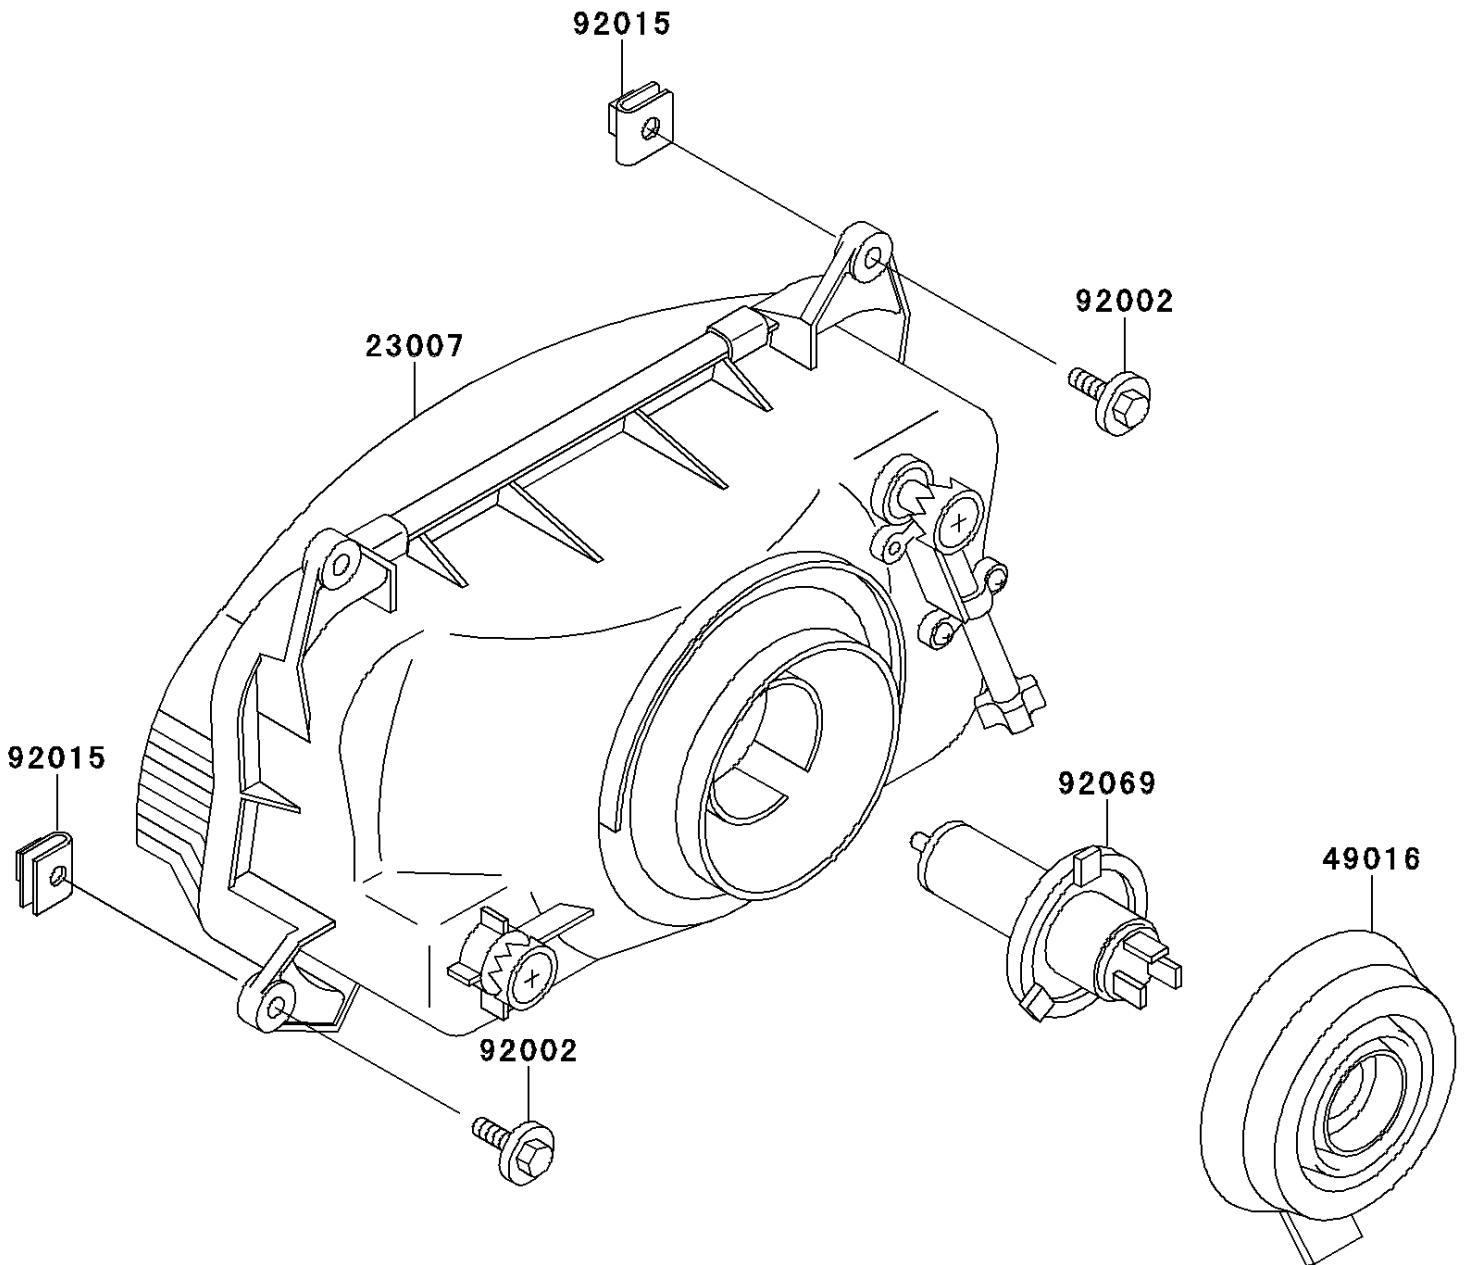

# 1996 GPZ 1100 PARTS DIAGRAM

Headlight(s)

F2710

# 1996 GPZ 1100 PARTS LIST

## Headlight(s)

ITEM NAME	PART NUMBER	QUANTITY
LENS-COMP,HEAD LAMP (Ref # 23007)	23007-1333	1
COVER-SEAL,HEAD LAMP SOCKET (Ref # 49016)	49016-1137	1
BOLT,6X25 (Ref # 92002)	92002-1320	4
NUT,6MM (Ref # 92015)	92015-1094	4
BULB,12V 60/55W,H4 (Ref # 92069)	92069-1002	1