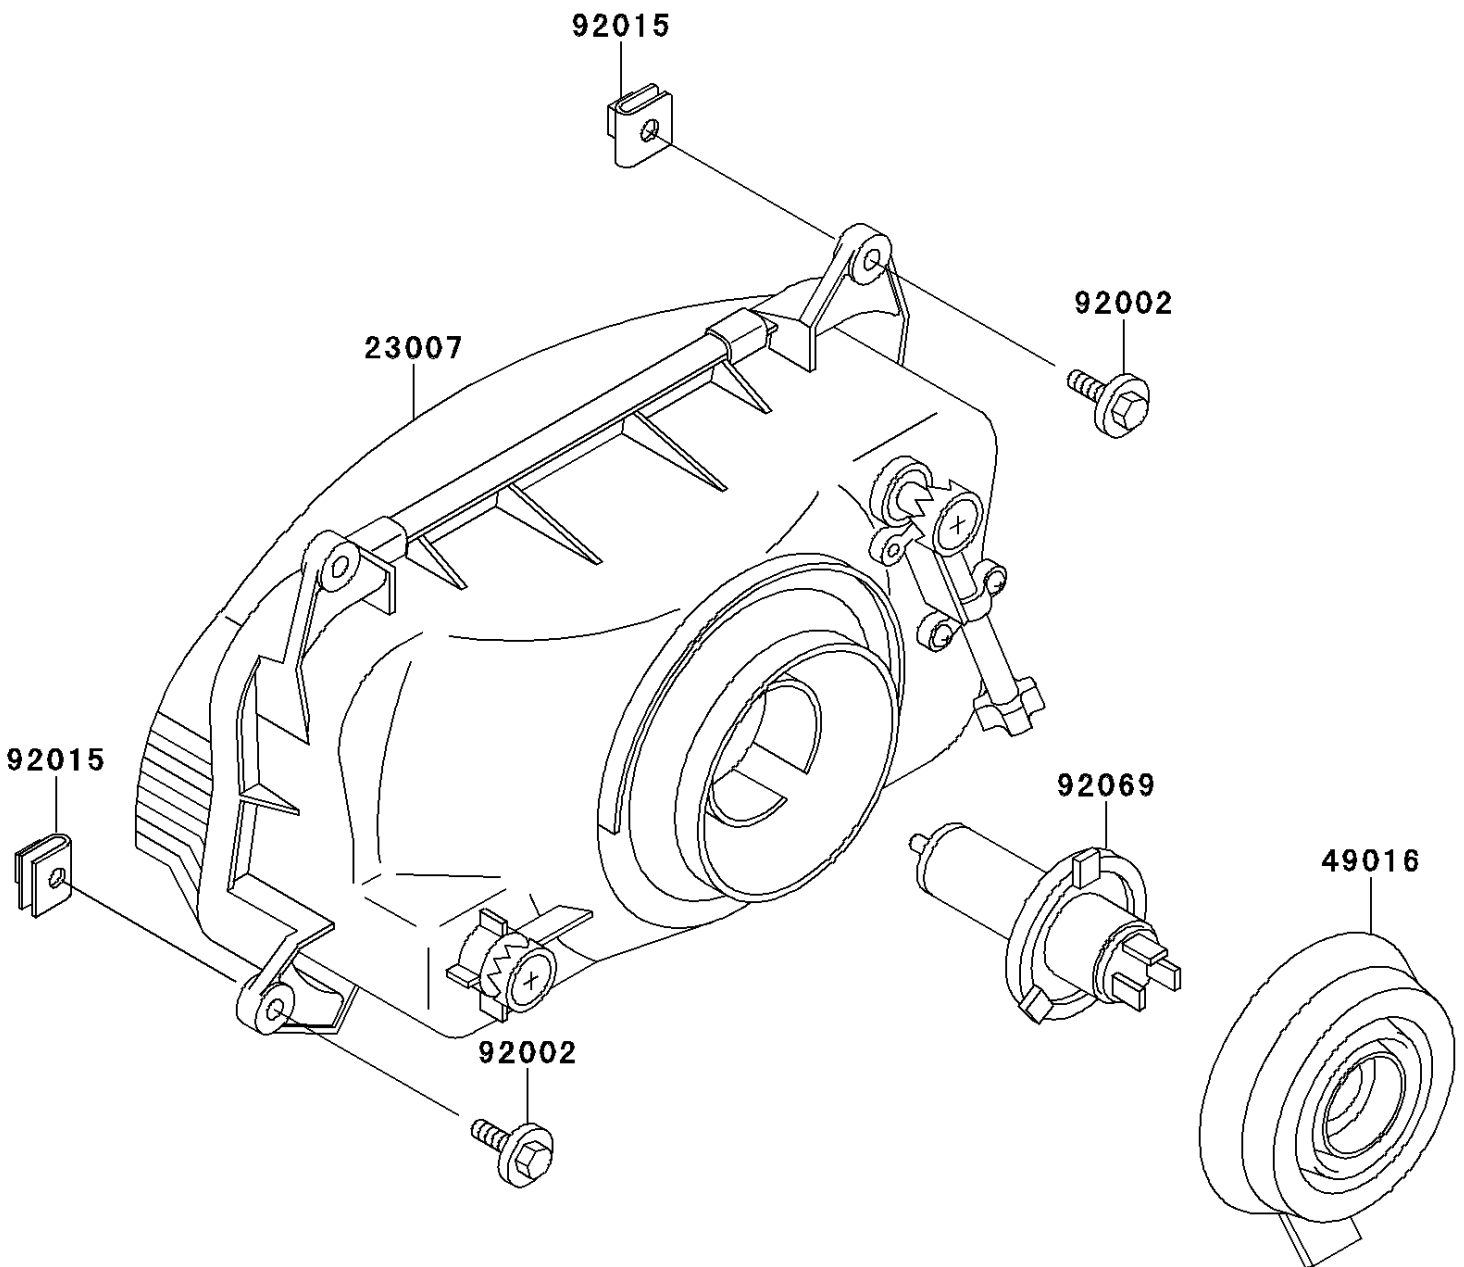

1997 GPZ 1100 PARTS DIAGRAM

Headlight(s)

F2710

1997 GPZ 1100 PARTS LIST

Headlight(s)

ITEM NAME	PART NUMBER	QUANTITY
LENS-COMP,HEAD LAMP (Ref # 23007)	23007-1333	1
COVER-SEAL,HEAD LAMP SOCKET (Ref # 49016)	49016-1137	1
BOLT,6X25 (Ref # 92002)	92002-1320	4
NUT,6MM (Ref # 92015)	92015-1094	4
BULB,12V 60/55W,H4 (Ref # 92069)	92069-1002	1