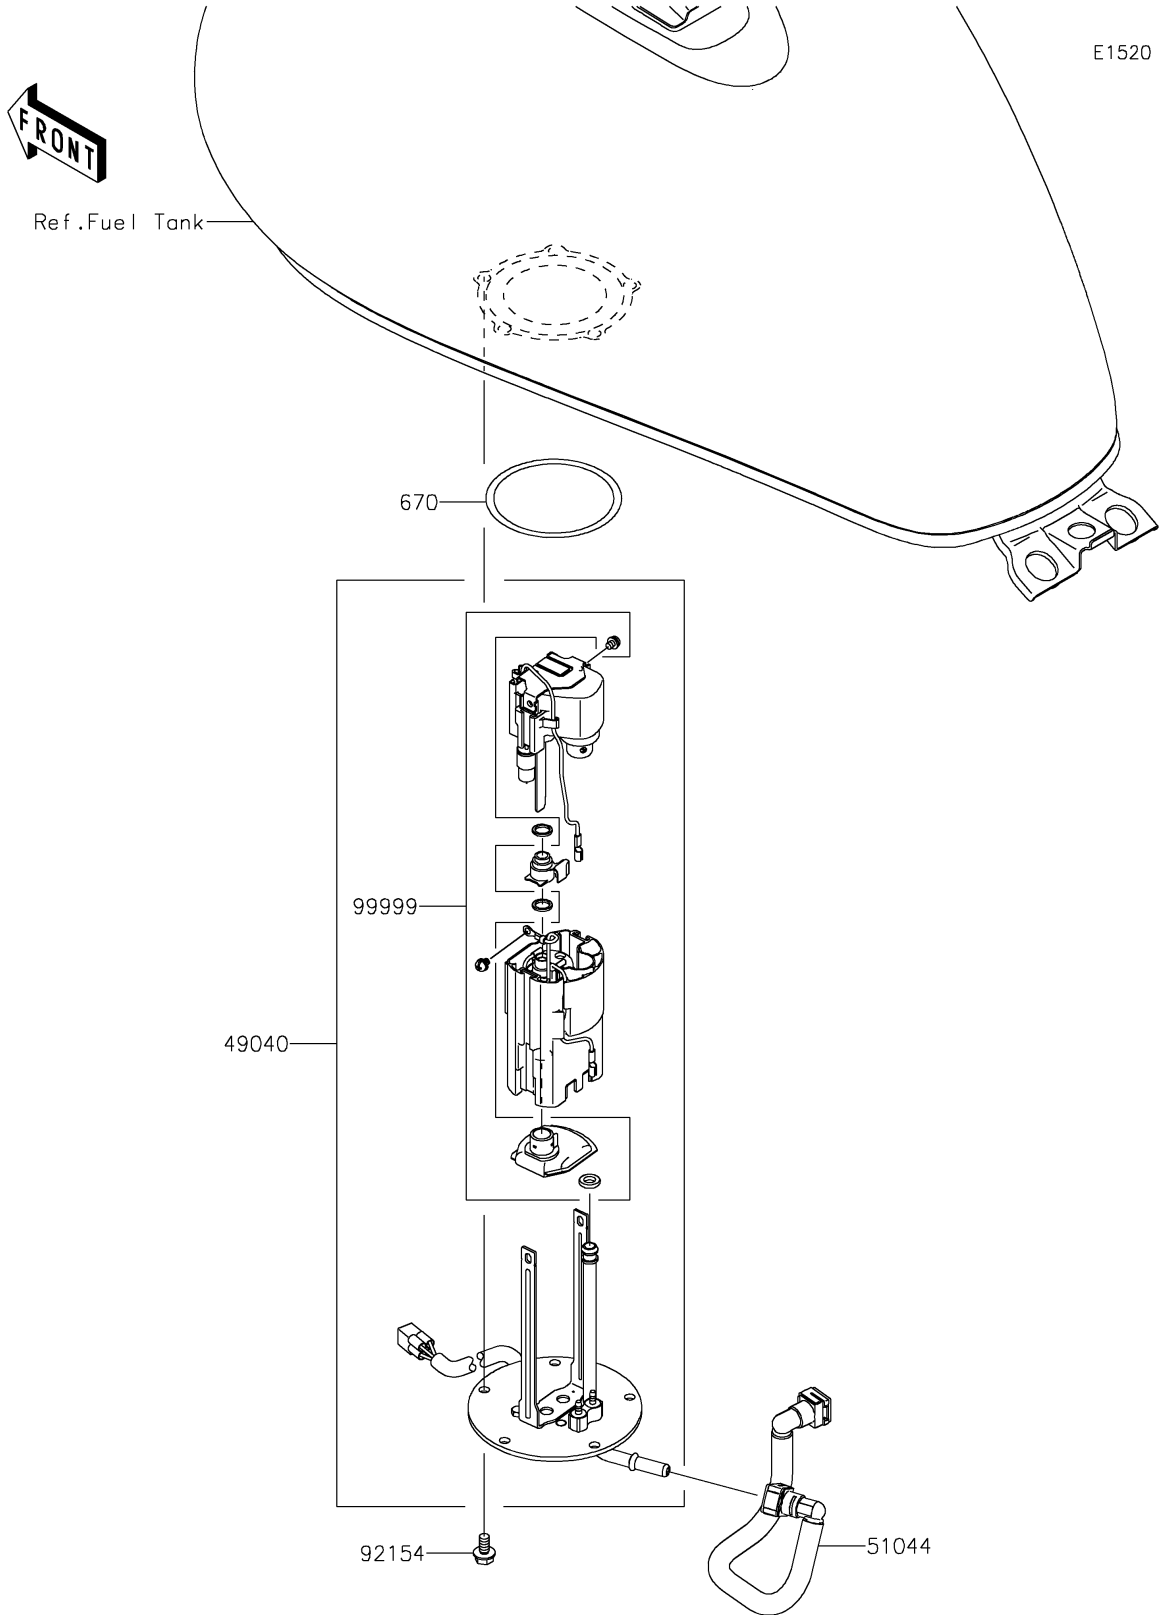

2022 Vulcan 900 Classic LT PARTS DIAGRAM

Fuel Pump

2022 Vulcan 900 Classic LT PARTS LIST

Fuel Pump

| ITEM NAME | PART NUMBER | QUANTITY |
|----------------------------------|-------------|----------|
| PUMP-FUEL (Ref # 49040) | 49040-0818 | 1 |
| TUBE-ASSY,FUEL,E25 (Ref # 51044) | 51044-0865 | 1 |
| BOLT,FLANGED,6X12 (Ref # 92154) | 92154-1848 | 5 |
| KIT,FUEL FILTER (Ref # 99999) | 99999-0521 | 1 |
| O RING (Ref # 670) | 670E5075 | 1 |