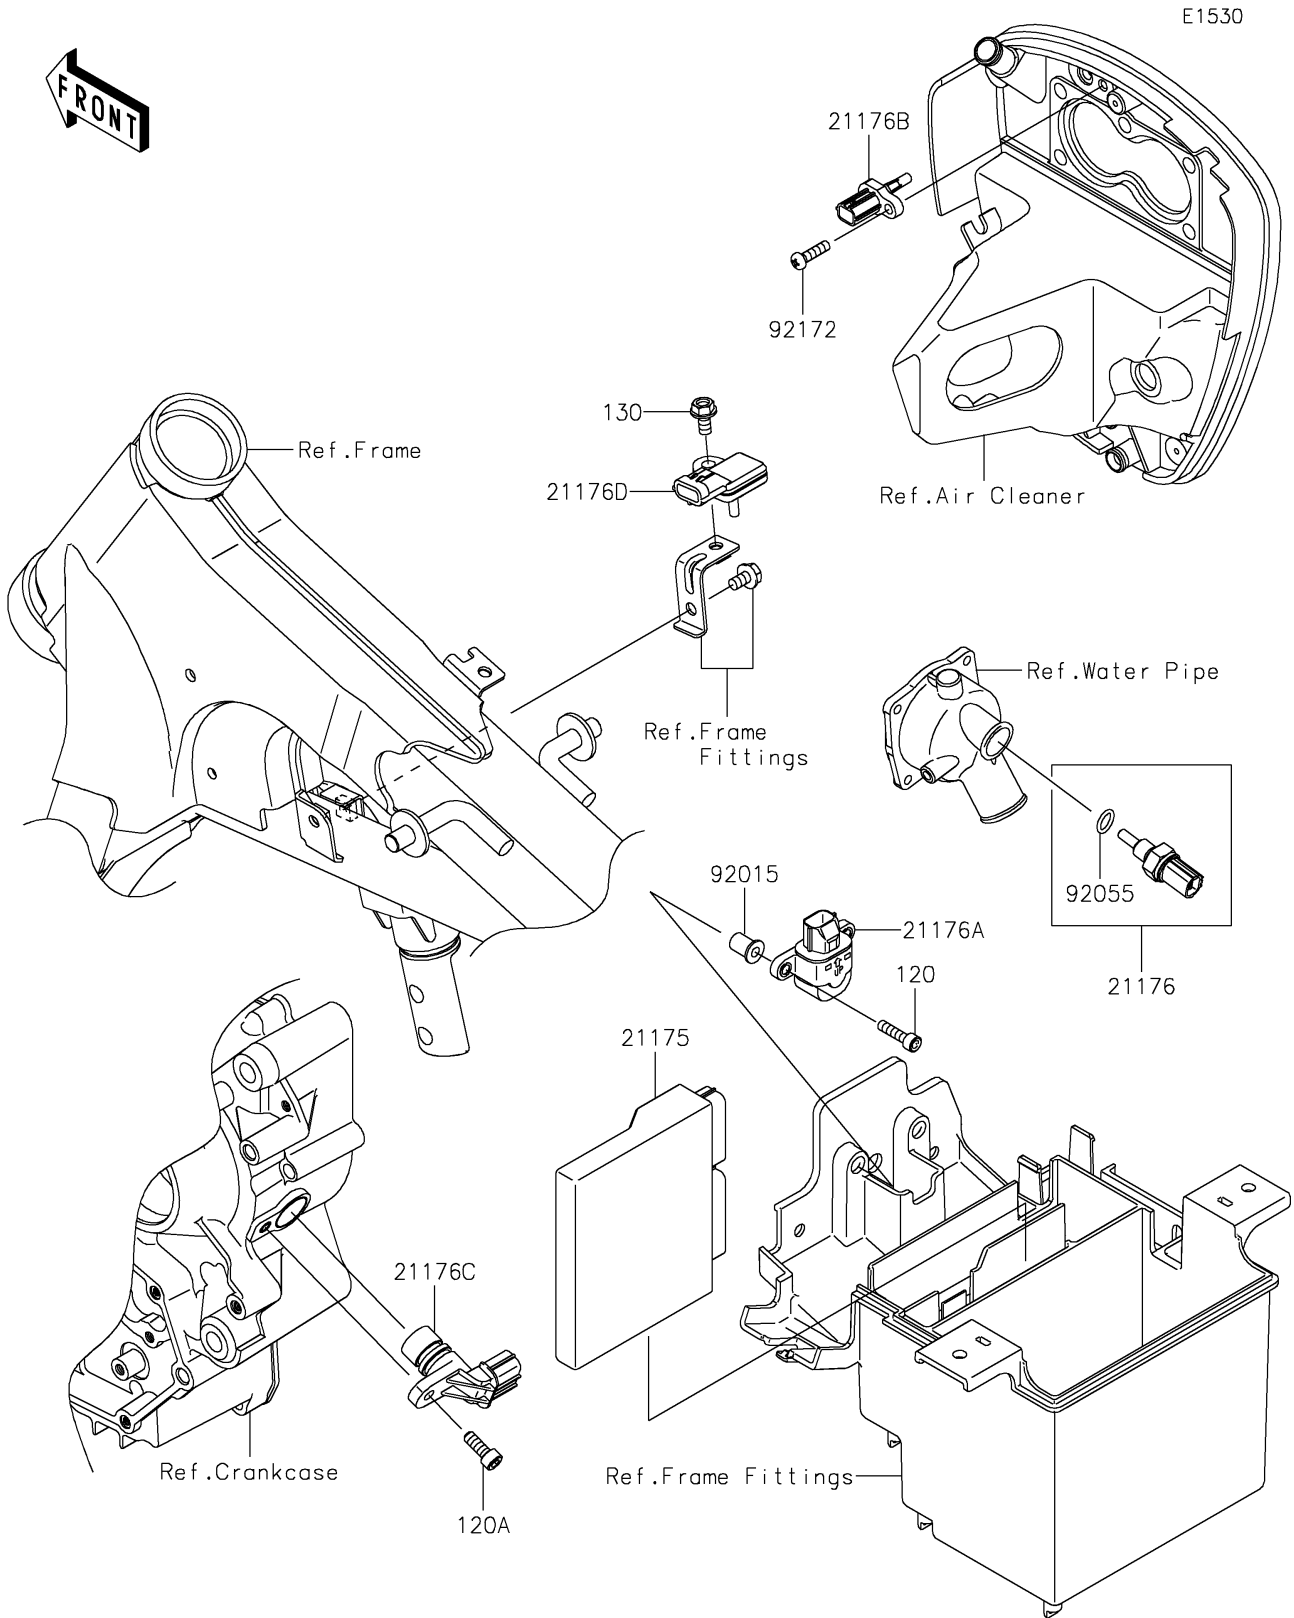

# 2023 Vulcan 900 Classic LT PARTS DIAGRAM

Fuel Injection

## 2023 Vulcan 900 Classic LT PARTS LIST

### Fuel Injection

ITEM NAME	PART NUMBER	QUANTITY
CONTROL UNIT-ELECTRONIC (Ref # 21175)	21175-0146	1
SENSOR,WATER TEMP (Ref # 21176)	21176-0009	1
SENSOR (Ref # 21176A)	21176-0025	1
SENSOR,AIR TEMPERATURE (Ref # 21176B)	21176-0048	1
SENSOR,SPEED (Ref # 21176C)	21176-0054	1
SENSOR,PRESSURE (Ref # 21176D)	21176-0058	1
NUT,WELL,5MM (Ref # 92015)	92015-1757	2
RING-O,9.5X1.9 (Ref # 92055)	92055-0016	1
SCREW,TAPPING,5X20 (Ref # 92172)	92172-0011	1
BOLT-SOCKET,5X20 (Ref # 120)	120CA0520	2
BOLT-SOCKET,6X16 (Ref # 120A)	120CA0616	1
BOLT-FLANGED,6X12 (Ref # 130)	130BA0612	1