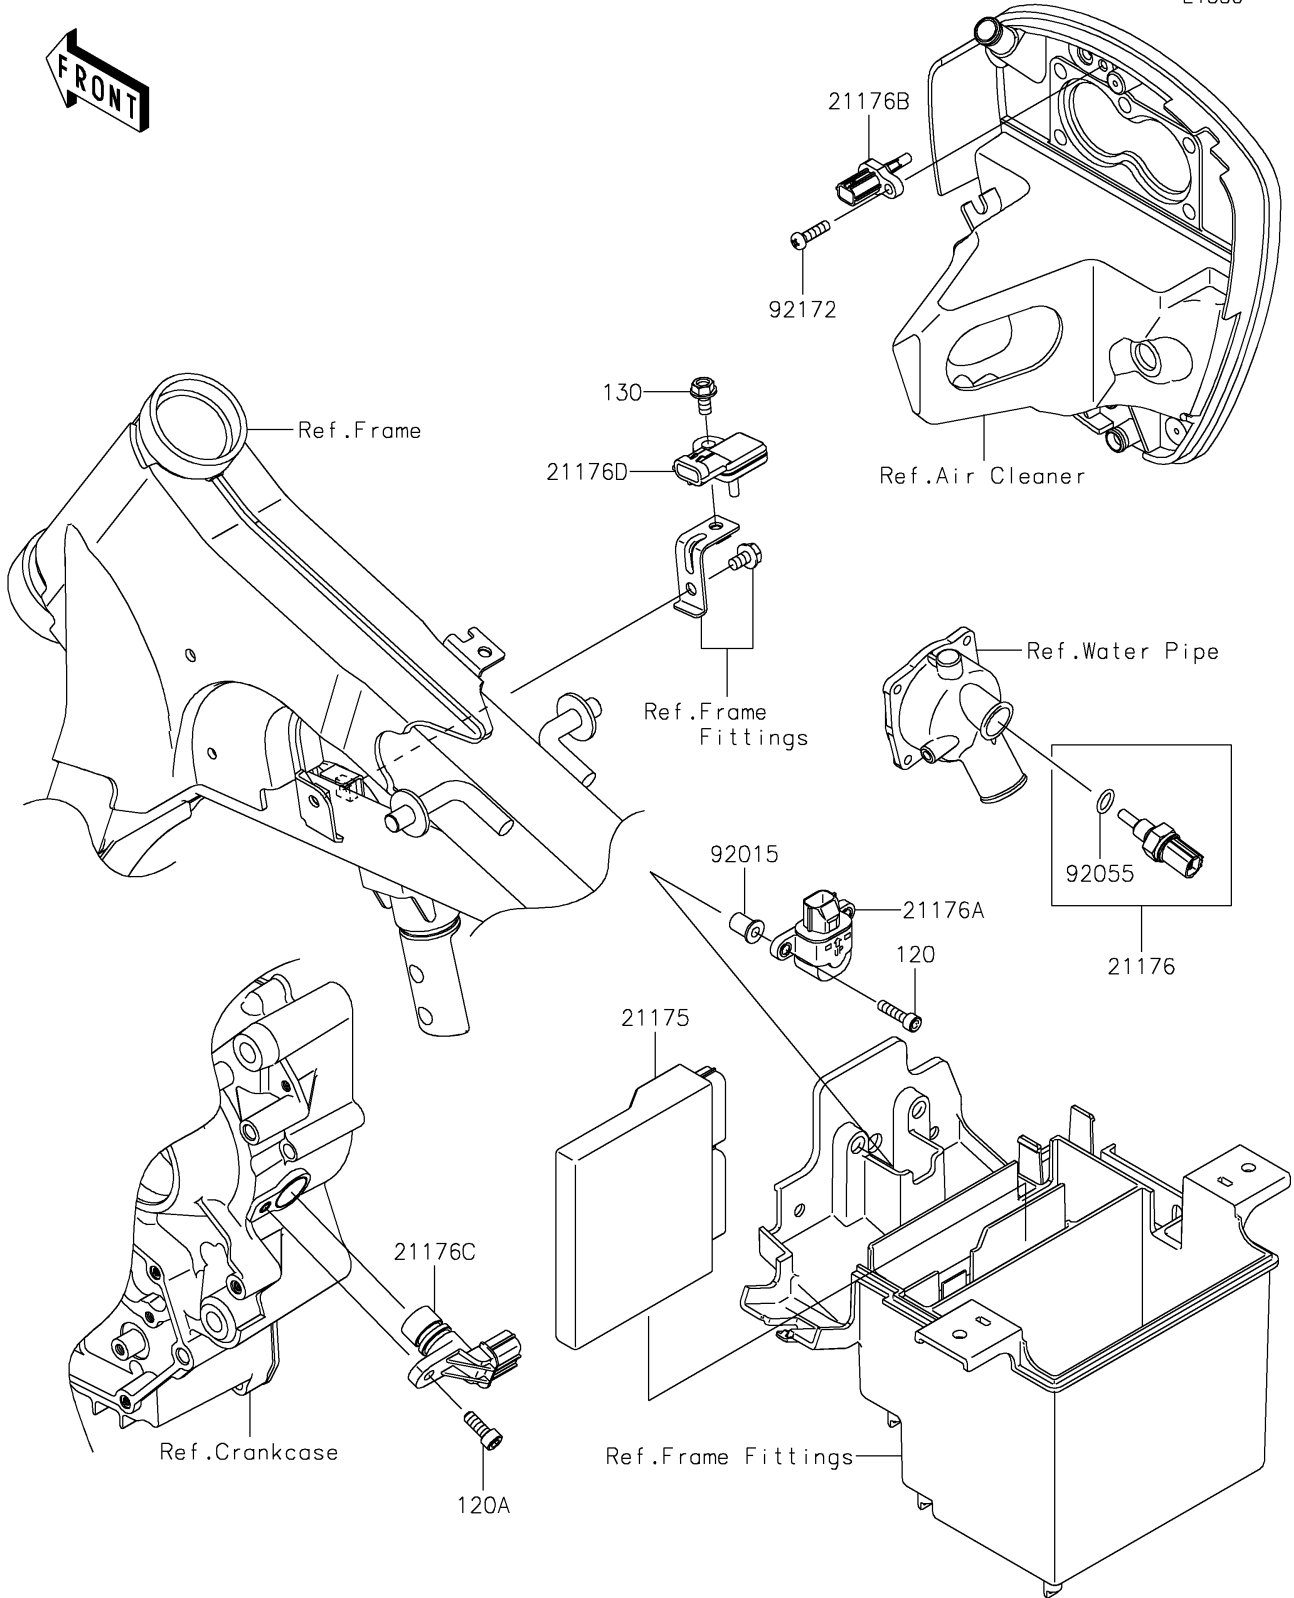

# 2024 VULCAN® 900 CLASSIC LT PARTS DIAGRAM

Fuel Injection

E1530

## 2024 VULCAN® 900 CLASSIC LT PARTS LIST

### Fuel Injection

ITEM NAME	PART NUMBER	QUANTITY
CONTROL UNIT-ELECTRONIC (Ref # 21175)	21175-0146	1
SENSOR,WATER TEMP (Ref # 21176)	21176-0009	1
SENSOR (Ref # 21176A)	21176-0025	1
SENSOR,AIR TEMPERATURE (Ref # 21176B)	21176-0048	1
SENSOR,SPEED (Ref # 21176C)	21176-0054	1
SENSOR,PRESSURE (Ref # 21176D)	21176-0058	1
NUT,WELL,5MM (Ref # 92015)	92015-1757	2
RING-O,9.5X1.9 (Ref # 92055)	92055-0016	1
SCREW,TAPPING,5X20 (Ref # 92172)	92172-0011	1
BOLT-SOCKET,5X20 (Ref # 120)	120CA0520	2
BOLT-SOCKET,6X16 (Ref # 120A)	120CA0616	1
BOLT-FLANGED,6X12 (Ref # 130)	130BA0612	1