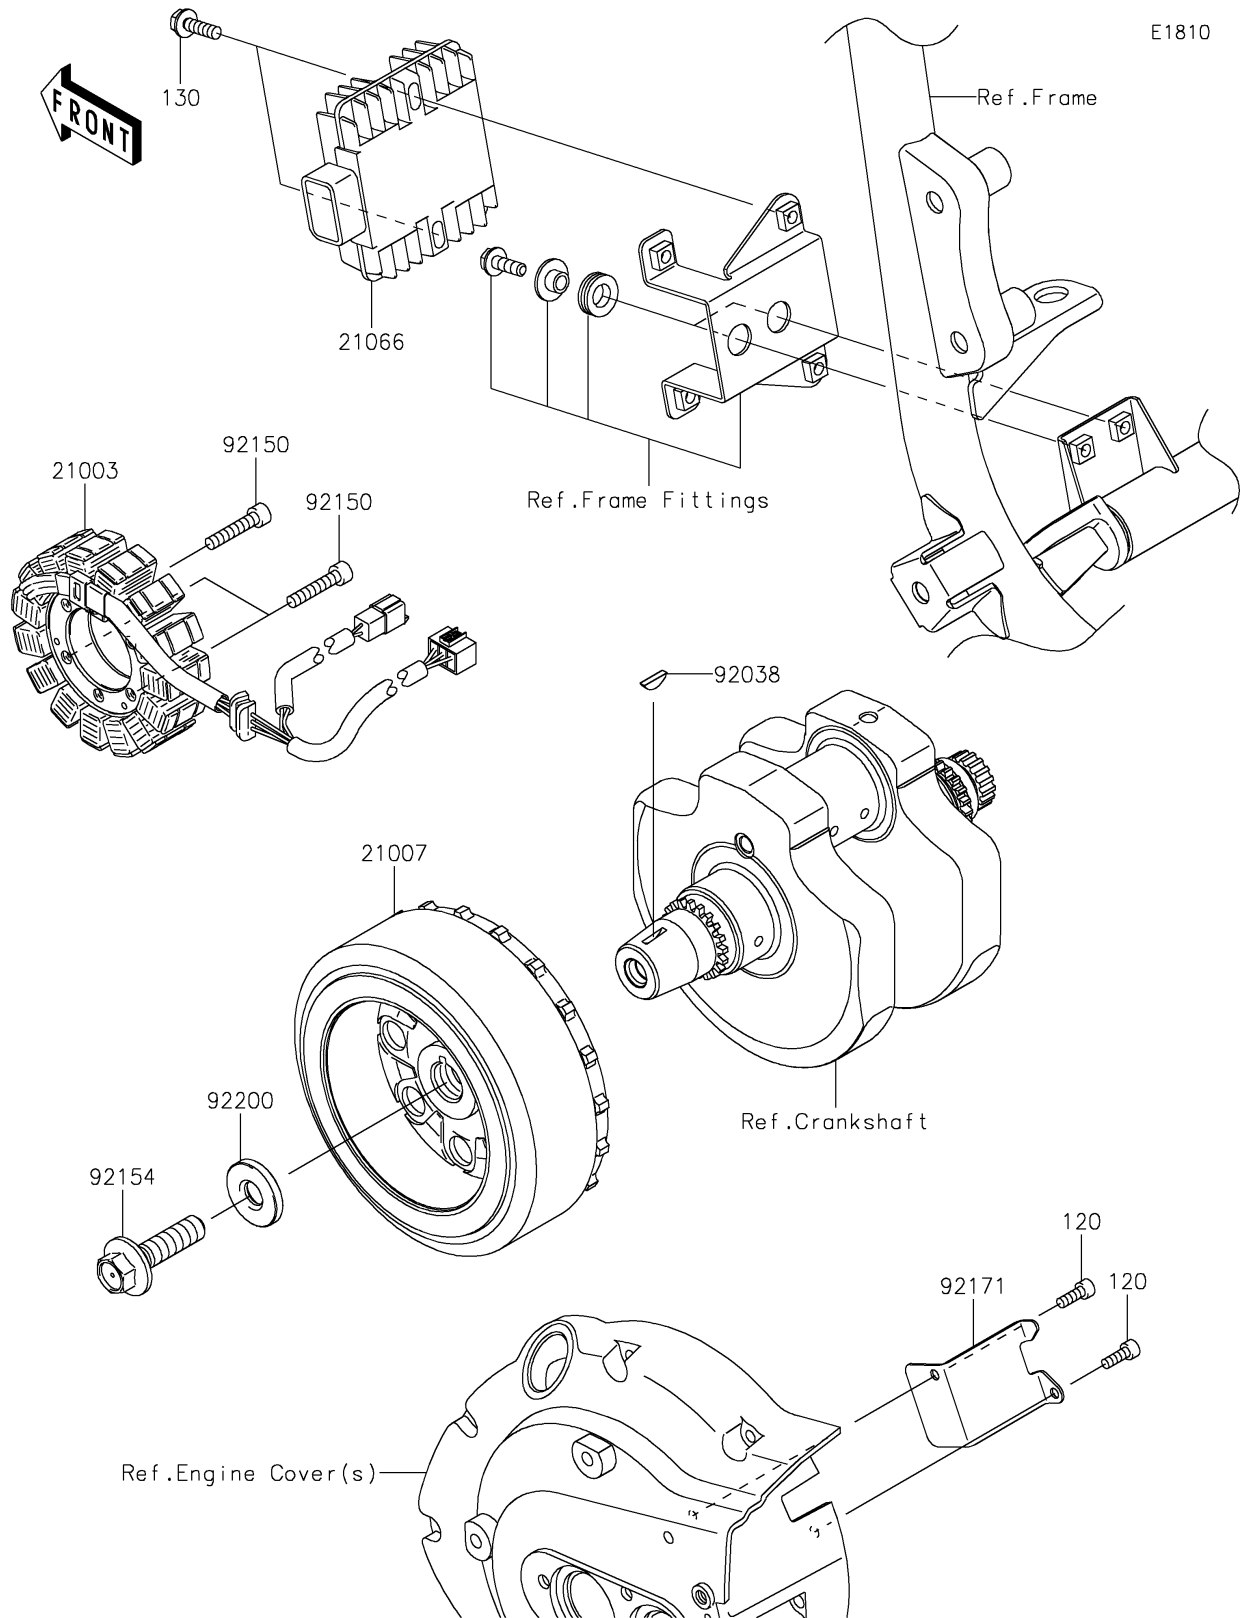

2024 VULCAN® 900 CLASSIC LT PARTS DIAGRAM

Generator

2024 VULCAN® 900 CLASSIC LT PARTS LIST

Generator

ITEM NAME	PART NUMBER	QUANTITY
STATOR (Ref # 21003)	21003-0053	1
ROTOR (Ref # 21007)	21007-0076	1
REGULATOR-VOLTAGE (Ref # 21066)	21066-0705	1
KEY,WOODRUFF (Ref # 92038)	92038-001	1
BOLT,SOCKET,6X30 (Ref # 92150)	92150-1433	3
BOLT,FLANGED,12X45 (Ref # 92154)	92154-1357	1
CLAMP (Ref # 92171)	92171-0563	1
WASHER,12X33X5 (Ref # 92200)	92200-0220	1
BOLT-SOCKET,5X14 (Ref # 120)	120CA0514	2
BOLT-FLANGED,6X20 (Ref # 130)	130BB0620	2