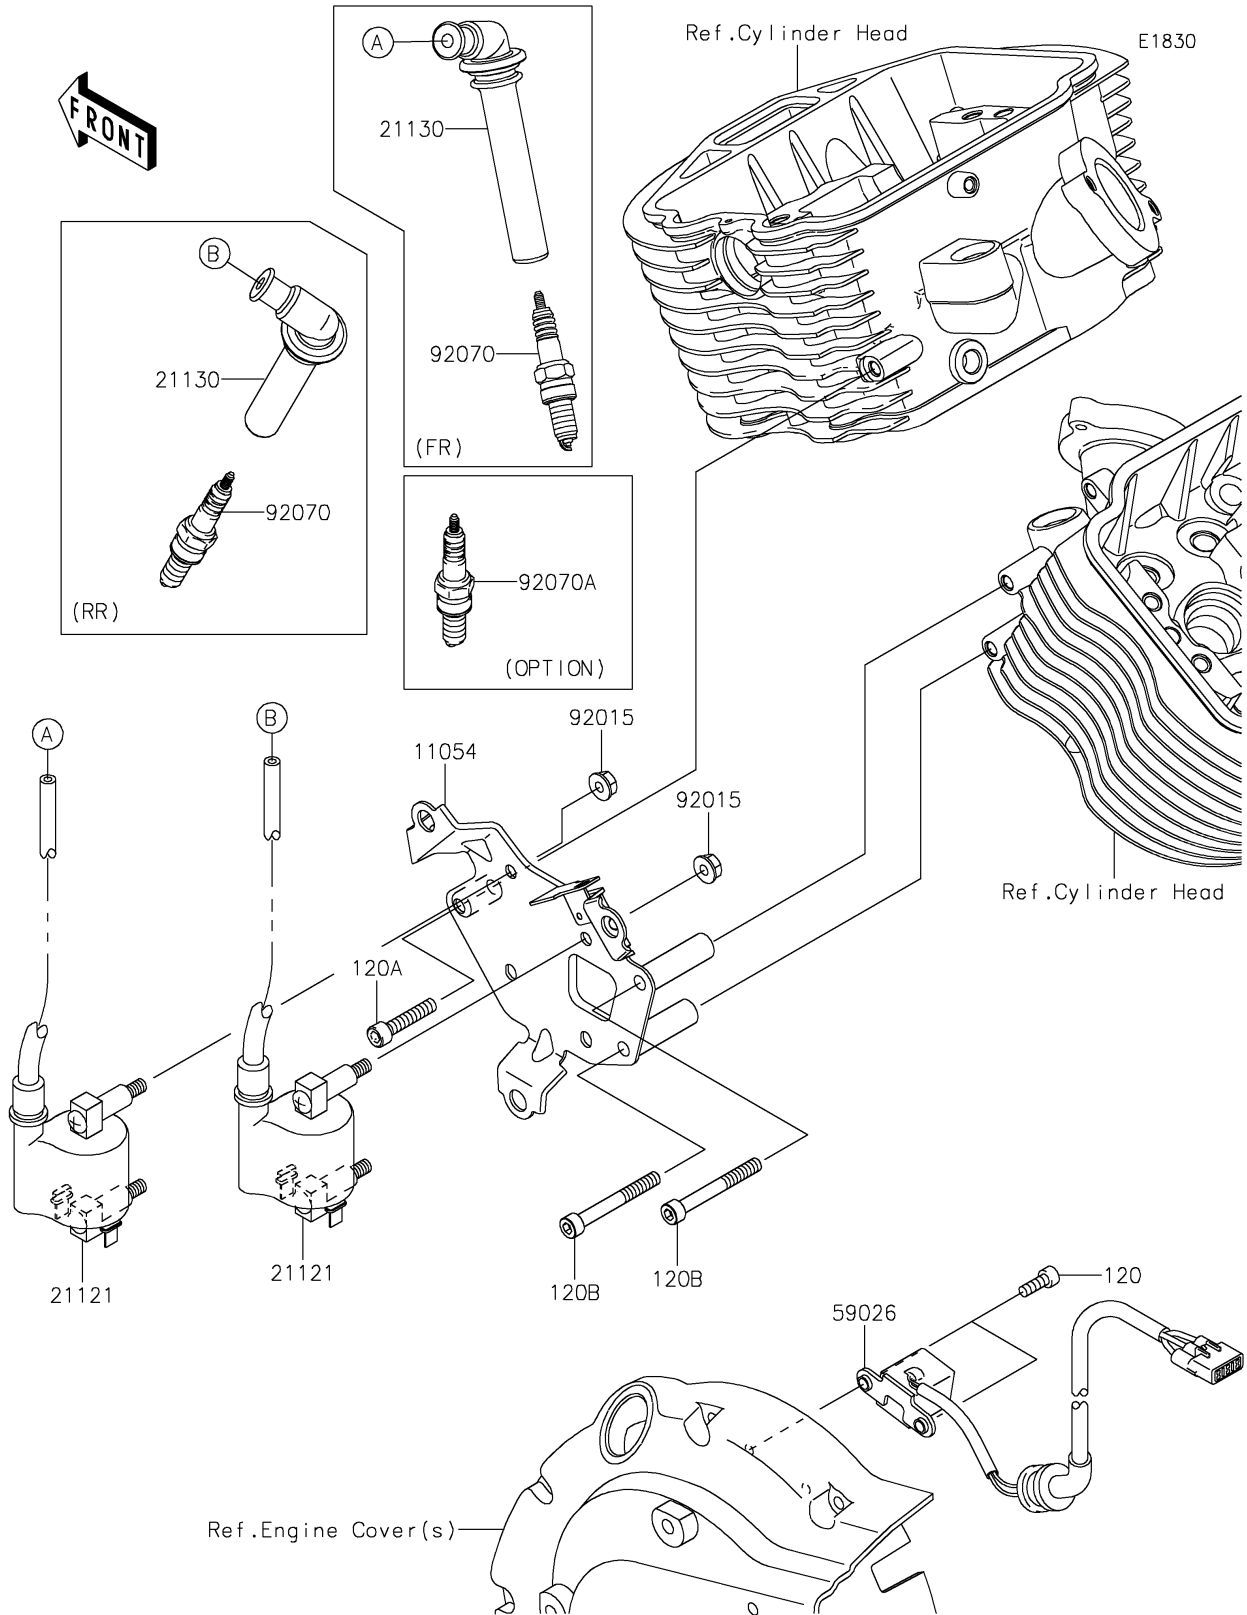

2022 VULCAN® 900 CLASSIC LT PARTS DIAGRAM

Ignition System

2022 VULCAN® 900 CLASSIC LT PARTS LIST

Ignition System

ITEM NAME	PART NUMBER	QUANTITY
-----------	-------------	----------