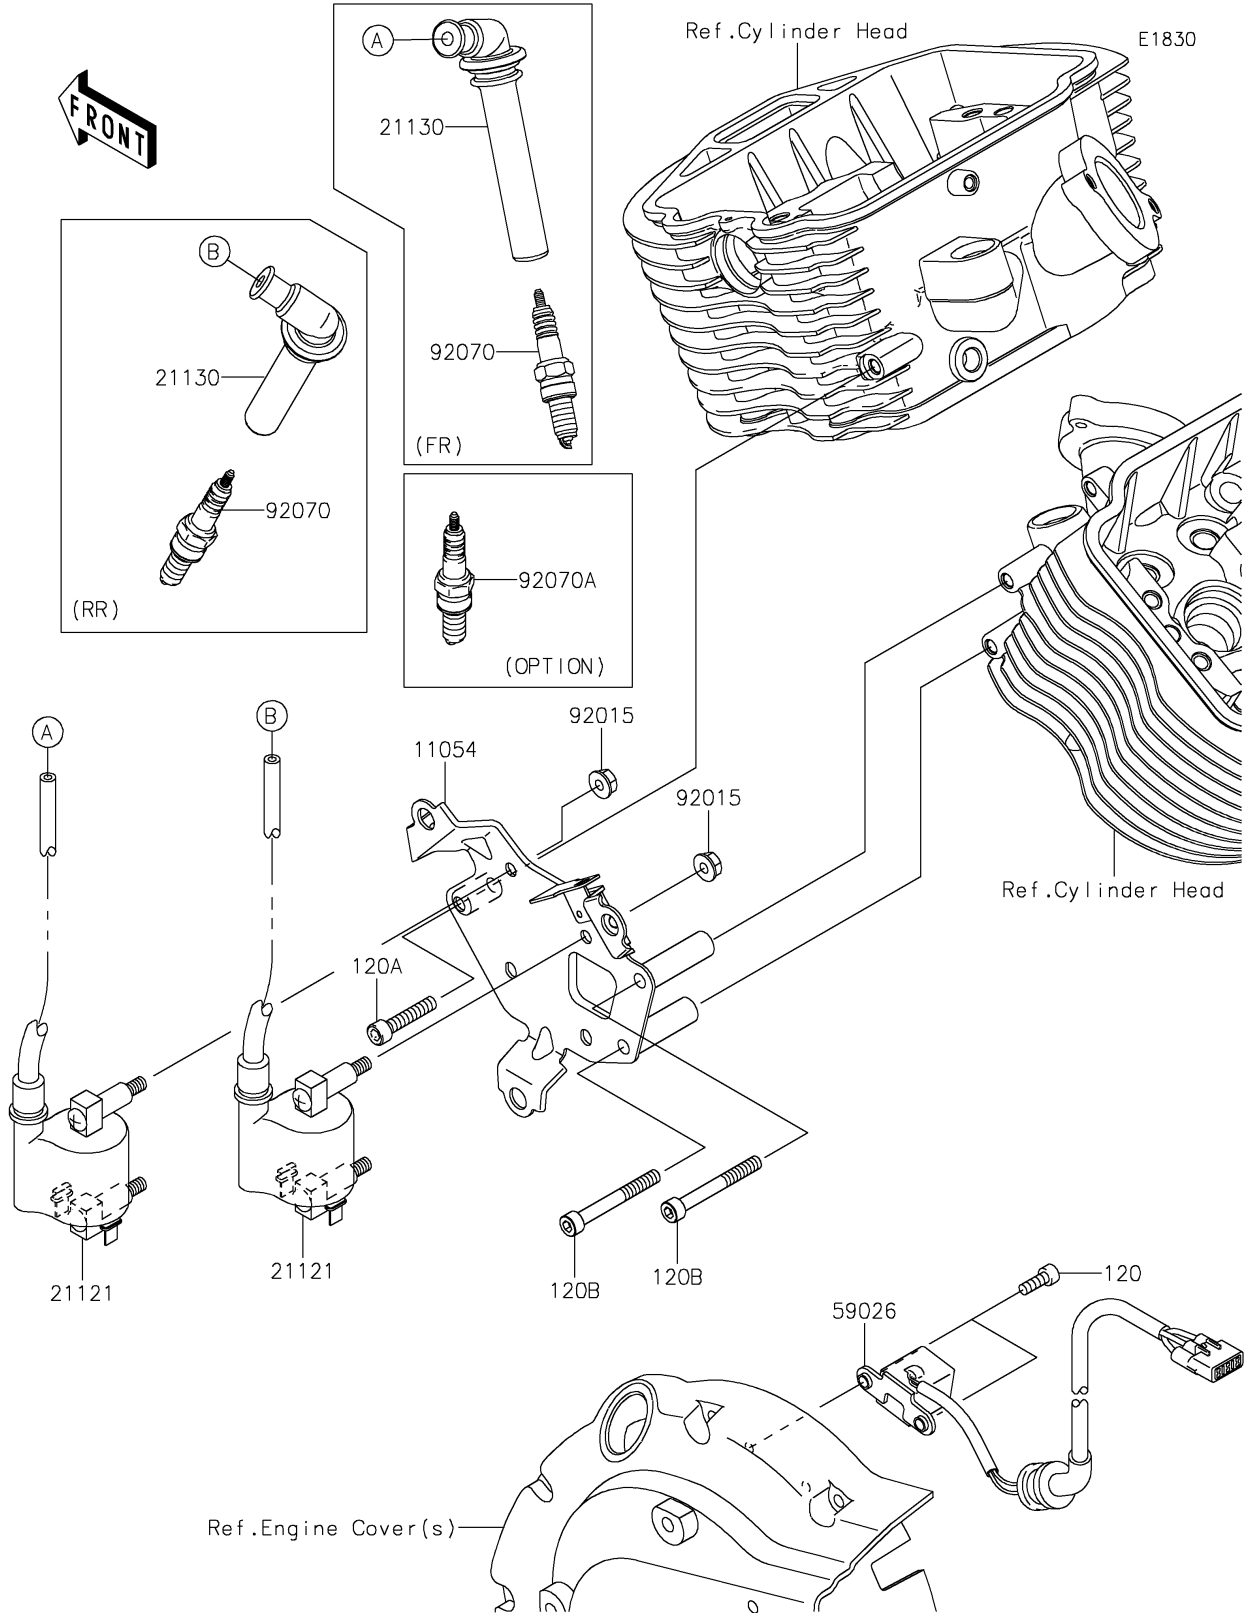

2023 VULCAN® 900 CLASSIC LT PARTS DIAGRAM

Ignition System

2023 VULCAN® 900 CLASSIC LT PARTS LIST

Ignition System

ITEM NAME	PART NUMBER	QUANTITY
BRACKET,IGNITION COIL (Ref # 11054)	11054-1537	1
COIL-IGNITION (Ref # 21121)	21121-0027	2
CAP-SPARK PLUG (Ref # 21130)	21130-1075	2
COIL-PULSING (Ref # 59026)	59026-0017	1
NUT,FLANGED,6MM (Ref # 92015)	92015-1367	4
PLUG-SPARK,CPR7EA-9(NGK) (Ref # 92070)	92070-0022	2
PLUG-SPARK,CPR8EA-9(NGK) (Ref # 92070A)	92070-0029	2
BOLT-SOCKET,5X14 (Ref # 120)	120CA0514	2
BOLT-SOCKET,6X35 (Ref # 120A)	120CA0635	1
BOLT-SOCKET,6X55 (Ref # 120B)	120CA0655	2