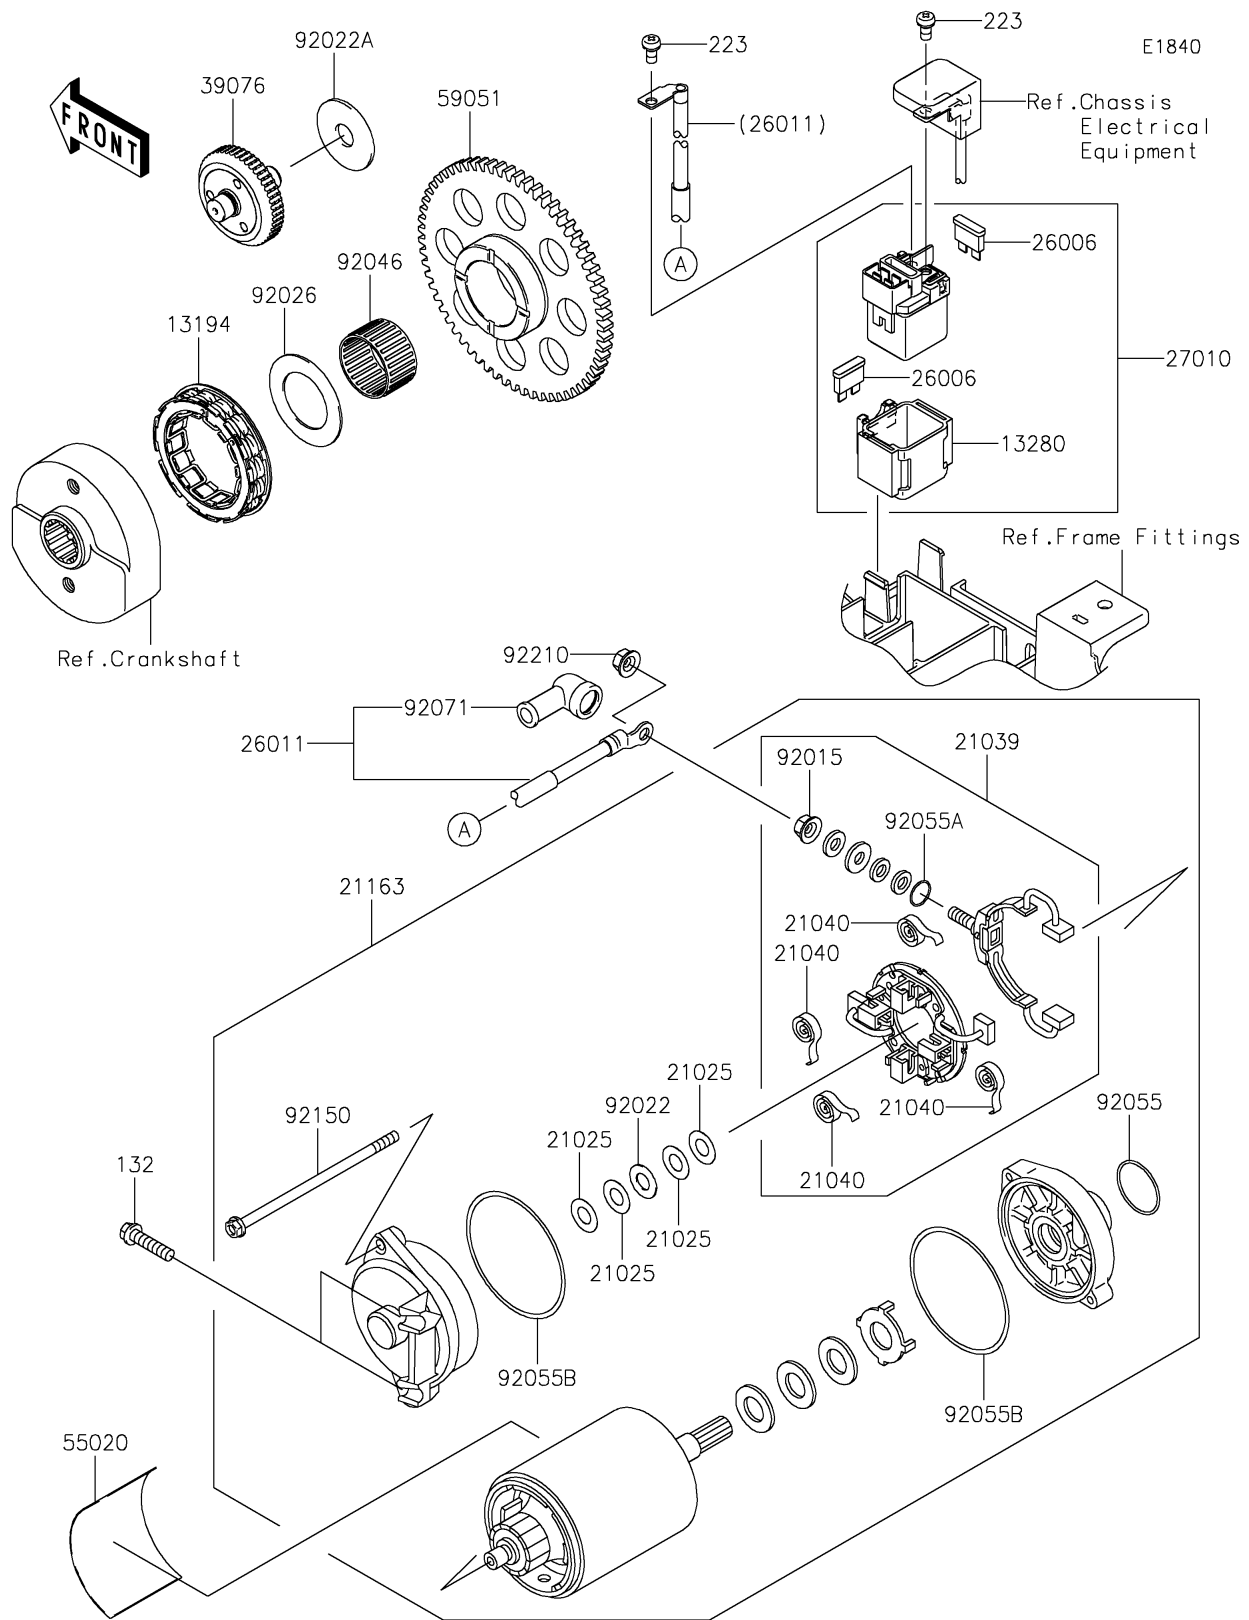

2025 Vulcan 900 Classic LT PARTS DIAGRAM

Starter Motor

2025 Vulcan 900 Classic LT PARTS LIST

Starter Motor

ITEM NAME	PART NUMBER	QUANTITY
CLUTCH-ONEWAY (Ref # 13194)	13194-0009	1
HOLDER,MAGNETIC SWITCH (Ref # 13280)	13280-0822	1
WASHER,9.1X18X0.2 (Ref # 21025)	21025-011	AR
BRUSH,CARBON (Ref # 21039)	21039-1060	1
SPRING-BRUSH (Ref # 21040)	21040-1055	4
STARTER-ELECTRIC (Ref # 21163)	21163-0066	1
FUSE,BLADE,30A,GREEN (Ref # 26006)	26006-1006	2
WIRE-LEAD,STARTER MOTOR (Ref # 26011)	26011-0126	1
SWITCH,MAGNETIC (Ref # 27010)	27010-0793	1
LIMITER (Ref # 39076)	39076-0008	1
GUARD,STARTER MOTER (Ref # 55020)	55020-1589	1
GEAR-SPUR,63T (Ref # 59051)	59051-0060	1
NUT,STARTER MOTOR (Ref # 92015)	92015-1476	1
WASHER,9.1X18X0.8 (Ref # 92022)	92022-1132	1
WASHER,12.3X38X2.0 (Ref # 92022A)	92022-1664	1
SPACER,31X49.5X1.2 (Ref # 92026)	92026-1490	1
BEARING-NEEDLE,K30X35X20 (Ref # 92046)	92046-1171	1
RING-O (Ref # 92055)	92055-1276	1
RING-O,4.5X2.0 (Ref # 92055A)	92055-1370	1
RING-O,STARTER MOTOR (Ref # 92055B)	92055-1381	2
GROMMET (Ref # 92071)	92071-0024	1
BOLT,STARTER MOTOR (Ref # 92150)	92150-1572	2
NUT,6MM (Ref # 92210)	92210-0188	1
BOLT-FLANGED-SMALL,6X25 (Ref # 132)	132BA0625	2
SCREW-PAN-WS-CROS,5X10 (Ref # 223)	223AA0510	2