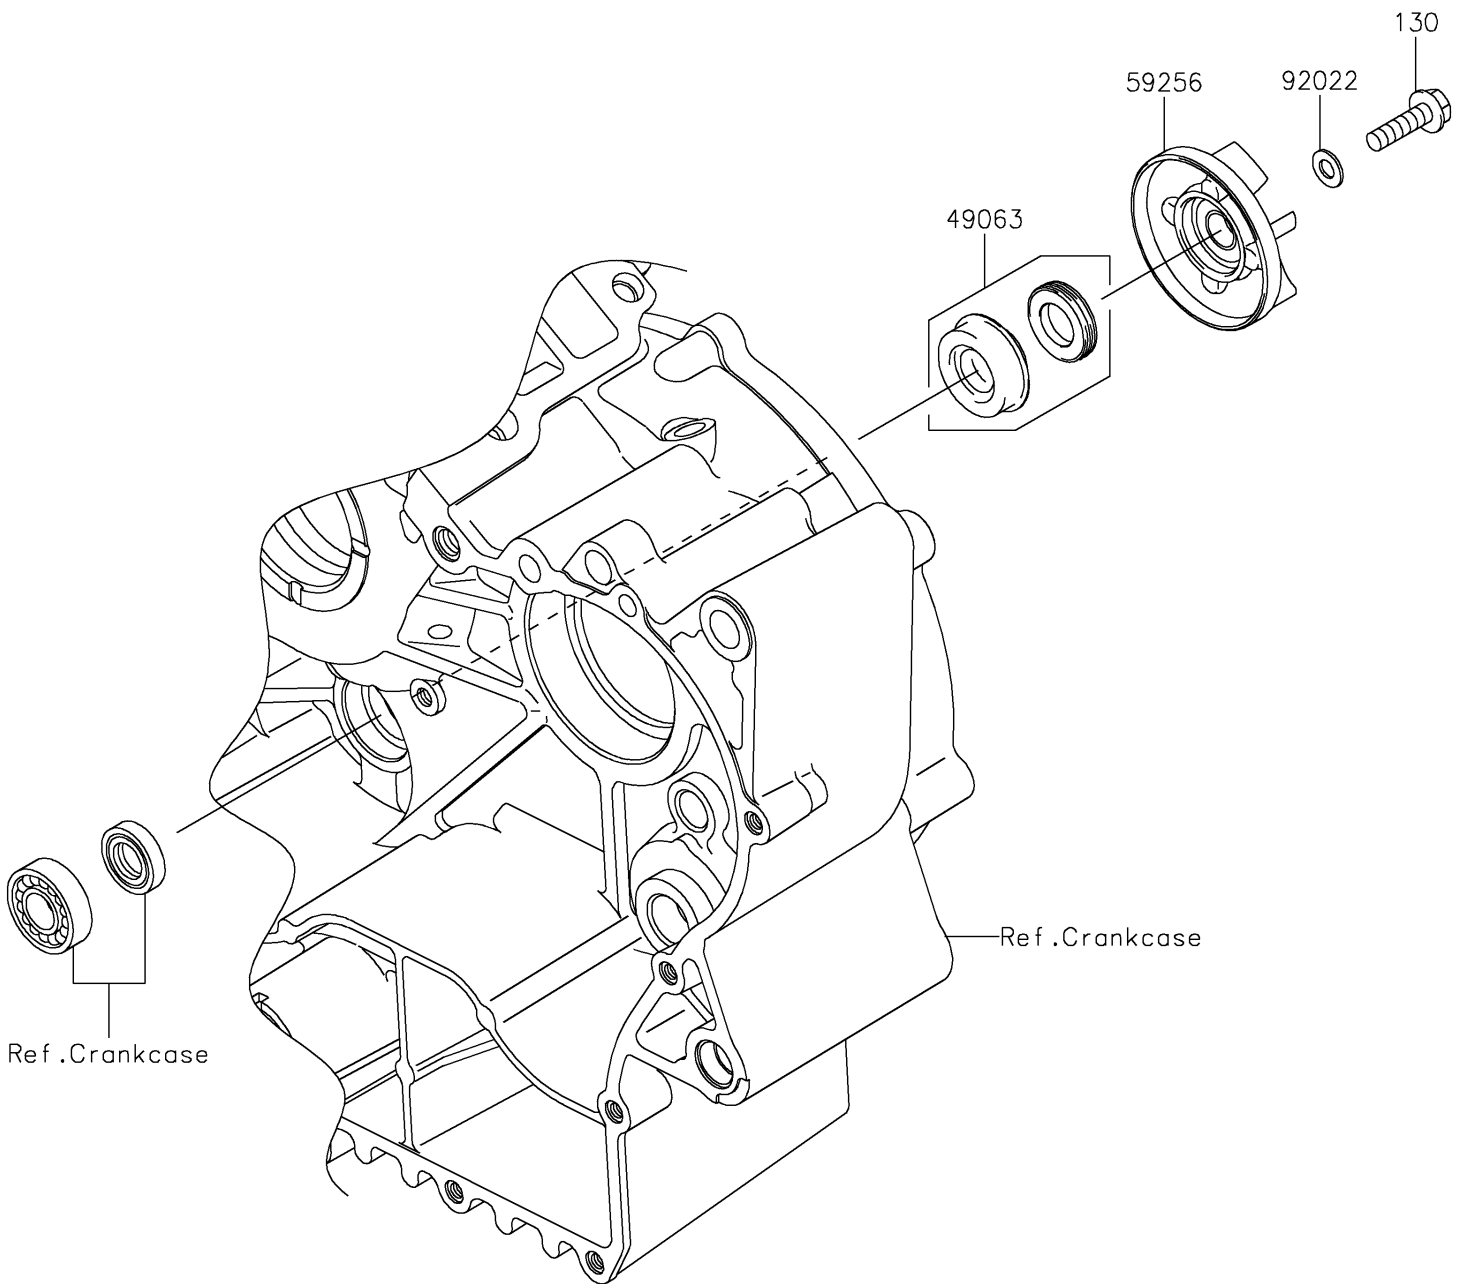

2022 Vulcan 900 Classic LT PARTS DIAGRAM

Water Pump

E3031

2022 Vulcan 900 Classic LT PARTS LIST

Water Pump

ITEM NAME	PART NUMBER	QUANTITY
SEAL-MECHANICAL (Ref # 49063)	49063-1055	1
IMPELLER (Ref # 59256)	59256-1073	1
WASHER,6.1X12X1 (Ref # 92022)	92022-077	1
BOLT-FLANGED,6X22 (Ref # 130)	130BA0622	1