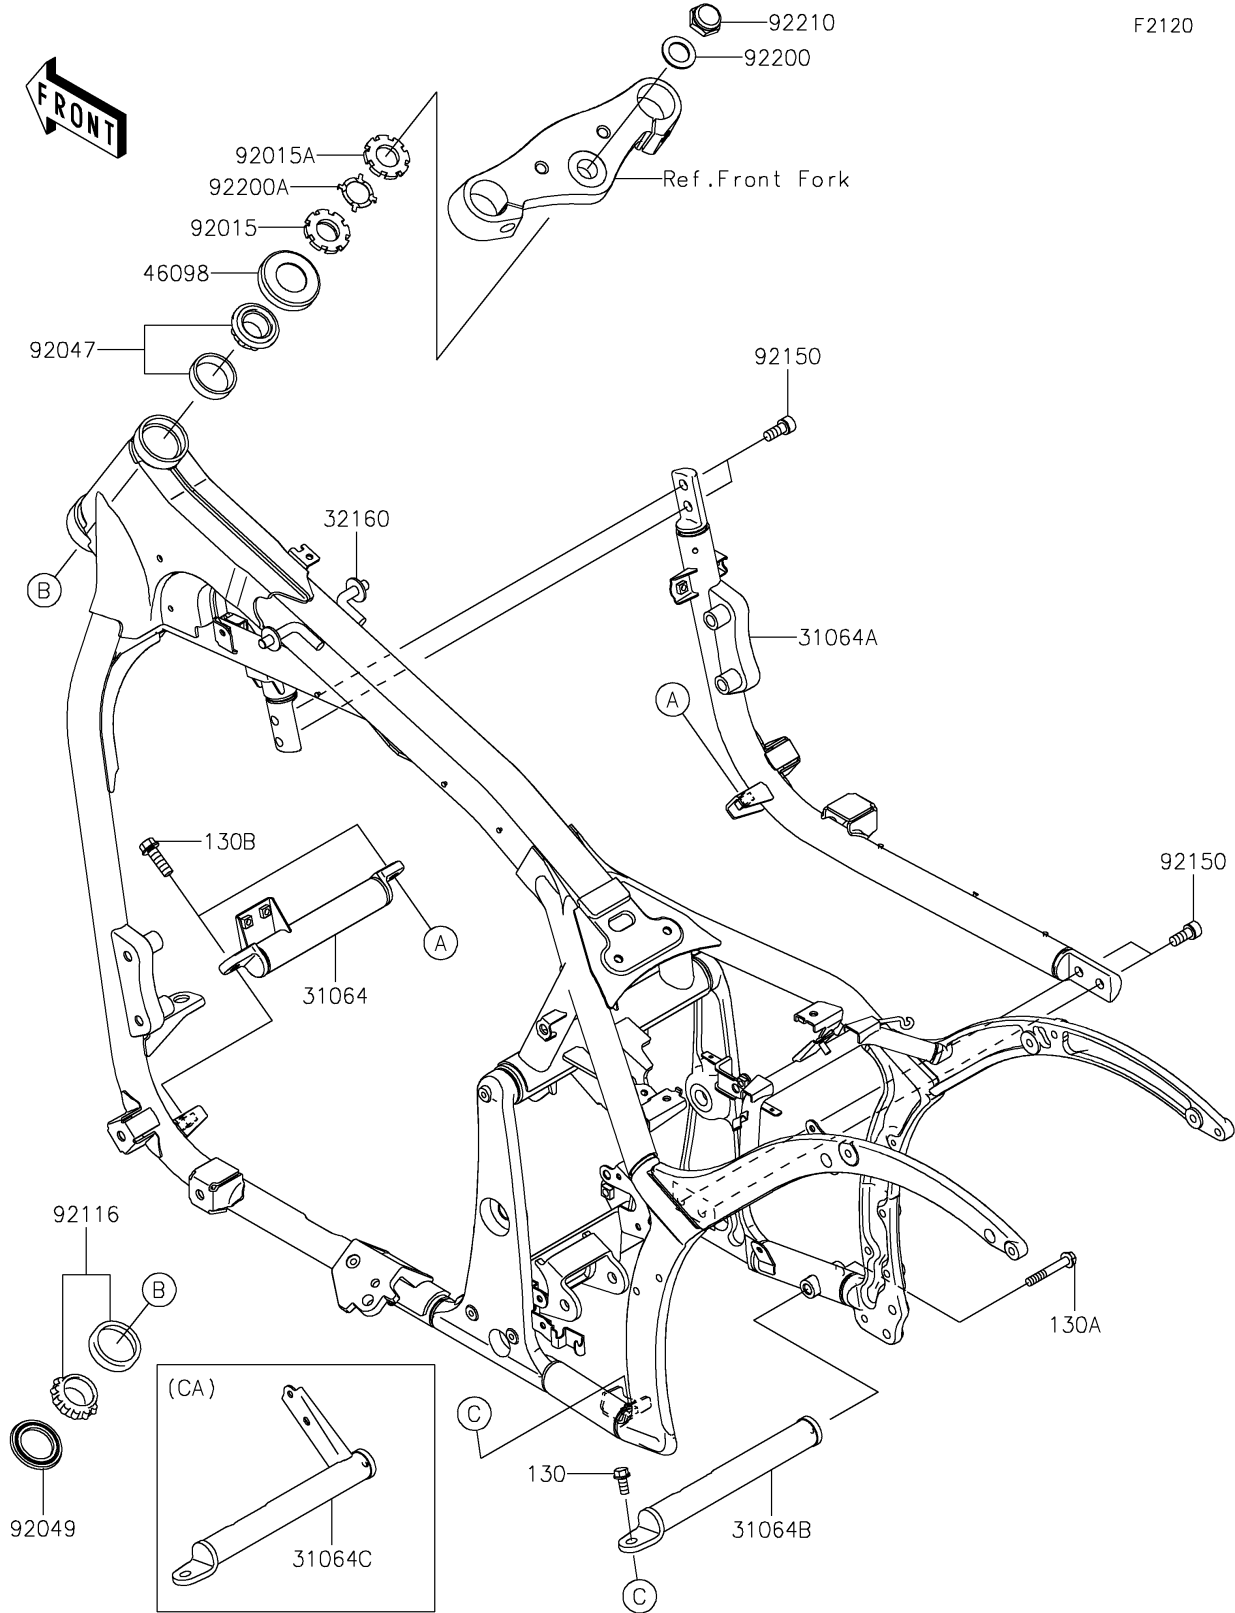

2022 Vulcan 900 Classic LT PARTS DIAGRAM

Frame

F2120

2022 Vulcan 900 Classic LT PARTS LIST

Frame

ITEM NAME	PART NUMBER	QUANTITY
PIPE-COMP,FRONT CROSS,F.S.BLK (Ref # 31064)	31064-0047-18R	1
PIPE-COMP,DOWNTUBE,RH,F.S.BLK (Ref # 31064A)	31064-0097-18R	1
PIPE-COMP,REAR CROSS,F.S.BLK (Ref # 31064B)	31064-0183-18R	1
PIPE-COMP,REAR CROSS,F.S.BLACK (Ref # 31064C)	31064-0184-18R	1
FRAME-COMP,F.S.BLACK (Ref # 32160)	32160-0597-18R	1
CAP,STEERING STEM (Ref # 46098)	46098-017	1
NUT,25MM,T=10 (Ref # 92015)	92015-1377	1
NUT,25MM,T=6 (Ref # 92015A)	92015-1378	1
RACE,ROLLER,32005JR RS (Ref # 92047)	92047-017	1
SEAL-OIL,XMHE36X52X4J (Ref # 92049)	92049-1162	1
BEARING-ROLLER,HR320/28XJ (Ref # 92116)	92116-1009	1
BOLT,SOCKET,10X23 (Ref # 92150)	92150-1942	4
WASHER,22.5X36X2.3 (Ref # 92200)	92200-0270	1
WASHER,CLAW,25.5X34X0.6 (Ref # 92200A)	92200-0353	1
NUT,CAP,22MM (Ref # 92210)	92210-0263	1
BOLT-FLANGED,8X18 (Ref # 130)	130BB0818	1
BOLT-FLANGED,8X65 (Ref # 130A)	130BB0865	1
BOLT-FLANGED,10X25 (Ref # 130B)	130BB1025	2