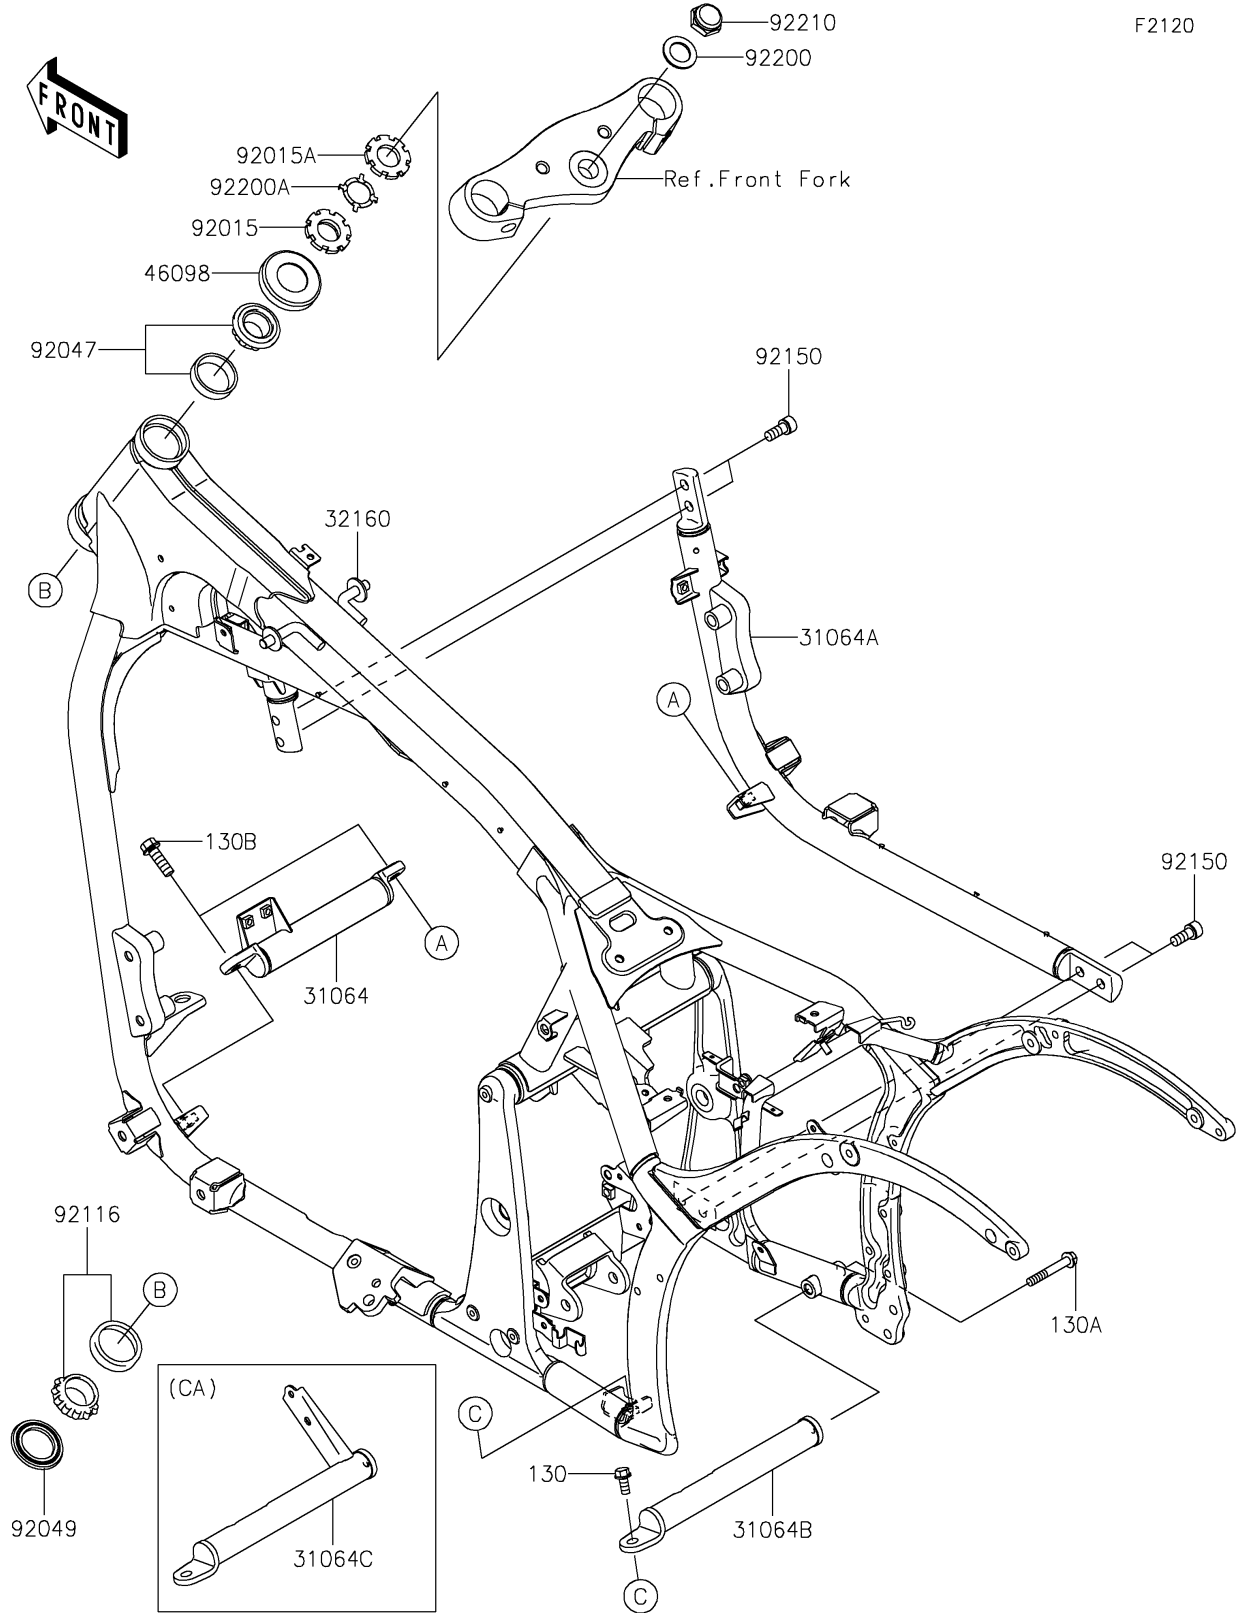

# 2023 VULCAN® 900 CLASSIC LT PARTS DIAGRAM

Frame

## 2023 VULCAN® 900 CLASSIC LT PARTS LIST

### Frame

ITEM NAME	PART NUMBER	QUANTITY
PIPE-COMP,FRONT CROSS,F.S.BLK (Ref # 31064)	31064-0047-18R	1
PIPE-COMP,DOWNTUBE,RH,F.S.BLK (Ref # 31064A)	31064-0097-18R	1
PIPE-COMP,REAR CROSS,F.S.BLK (Ref # 31064B)	31064-0183-18R	1
PIPE-COMP,REAR CROSS,F.S.BLACK (Ref # 31064C)	31064-0184-18R	1
FRAME-COMP,F.S.BLACK (Ref # 32160)	32160-0597-18R	1
CAP,STEERING STEM (Ref # 46098)	46098-017	1
NUT,25MM,T=10 (Ref # 92015)	92015-1377	1
NUT,25MM,T=6 (Ref # 92015A)	92015-1378	1
RACE,ROLLER,32005JR RS (Ref # 92047)	92047-017	1
SEAL-OIL,XMHE36X52X4J (Ref # 92049)	92049-1162	1
BEARING-ROLLER,HR320/28XJ (Ref # 92116)	92116-1009	1
BOLT,SOCKET,10X23 (Ref # 92150)	92150-1942	4
WASHER,22.5X36X2.3 (Ref # 92200)	92200-0270	1
WASHER,CLAW,25.5X34X0.6 (Ref # 92200A)	92200-0353	1
NUT,CAP,22MM (Ref # 92210)	92210-0263	1
BOLT-FLANGED,8X18 (Ref # 130)	130BB0818	1
BOLT-FLANGED,8X65 (Ref # 130A)	130BB0865	1
BOLT-FLANGED,10X25 (Ref # 130B)	130BB1025	2