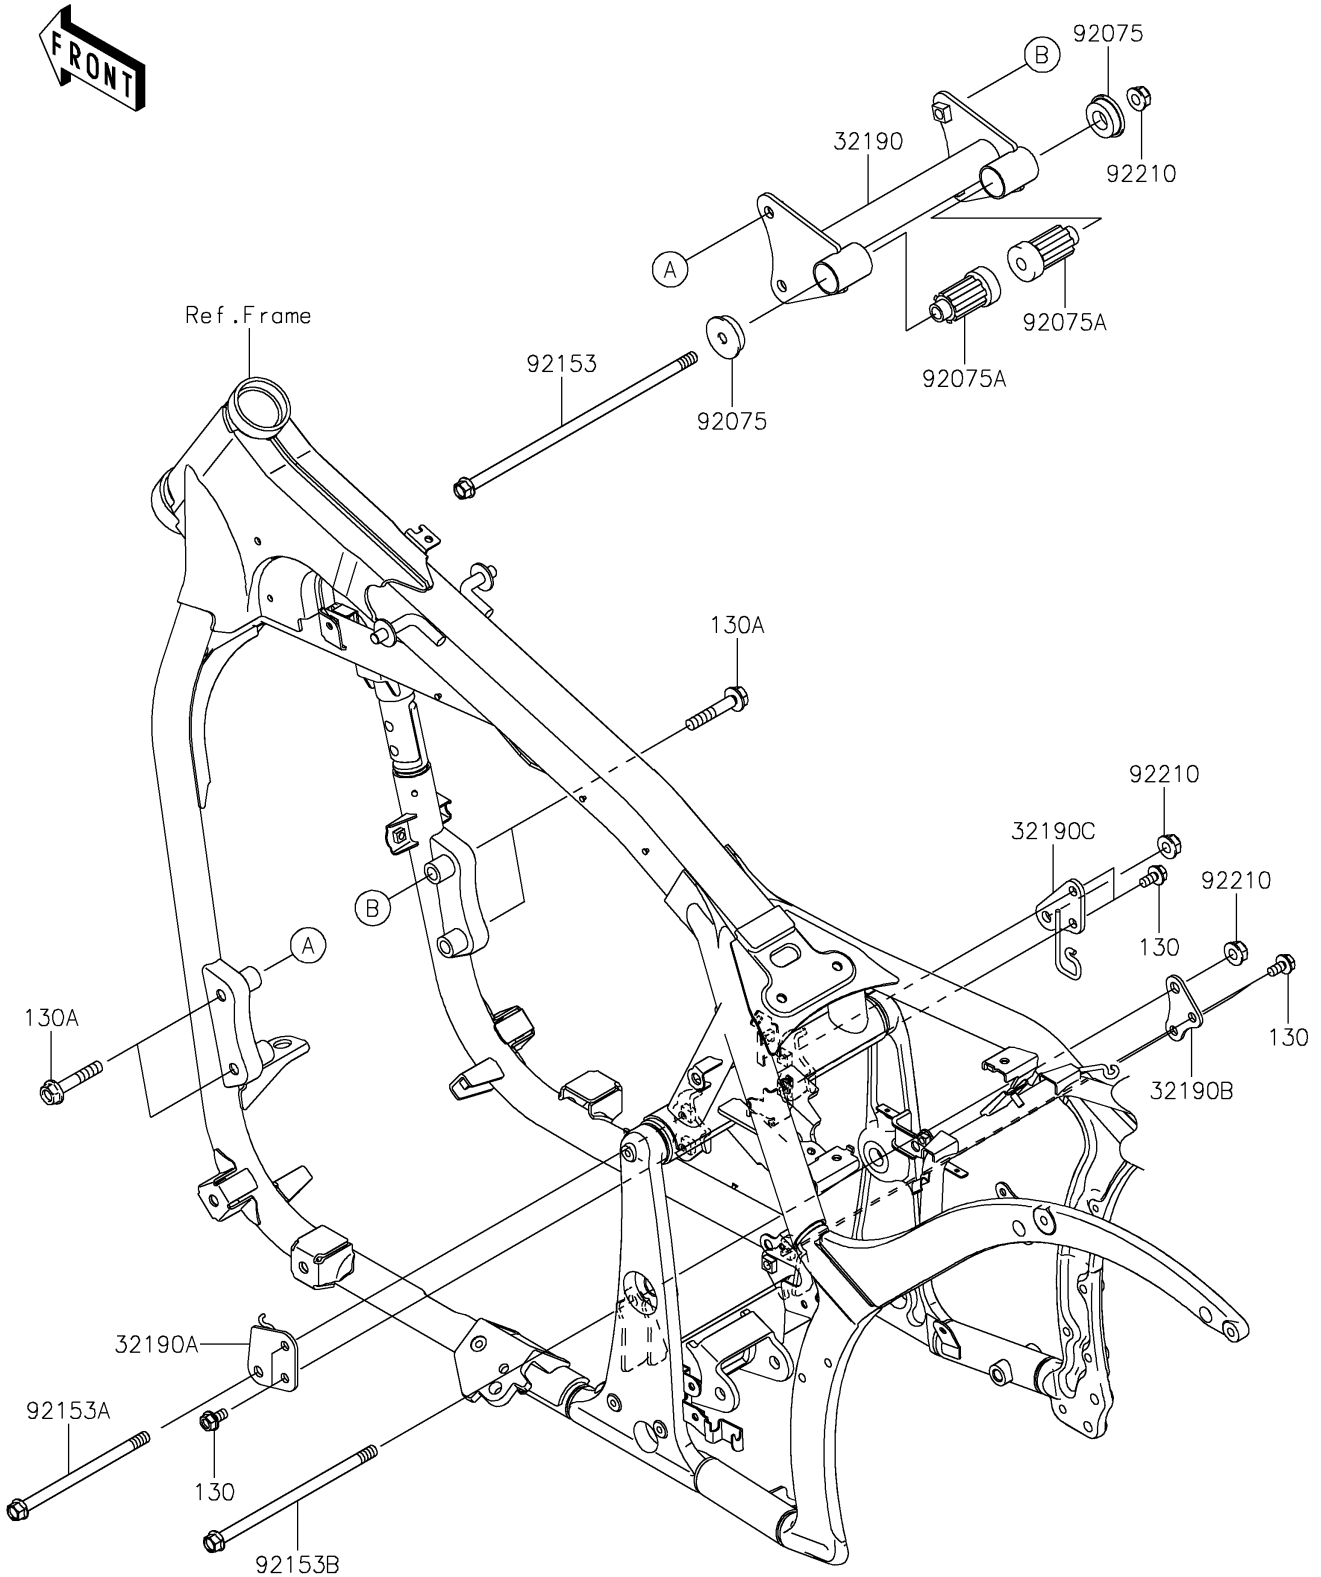

# 2022 VULCAN® 900 CLASSIC LT PARTS DIAGRAM

Engine Mount

F2122

# 2022 VULCAN® 900 CLASSIC LT PARTS LIST

Engine Mount

ITEM NAME	PART NUMBER	QUANTITY
-----------	-------------	----------