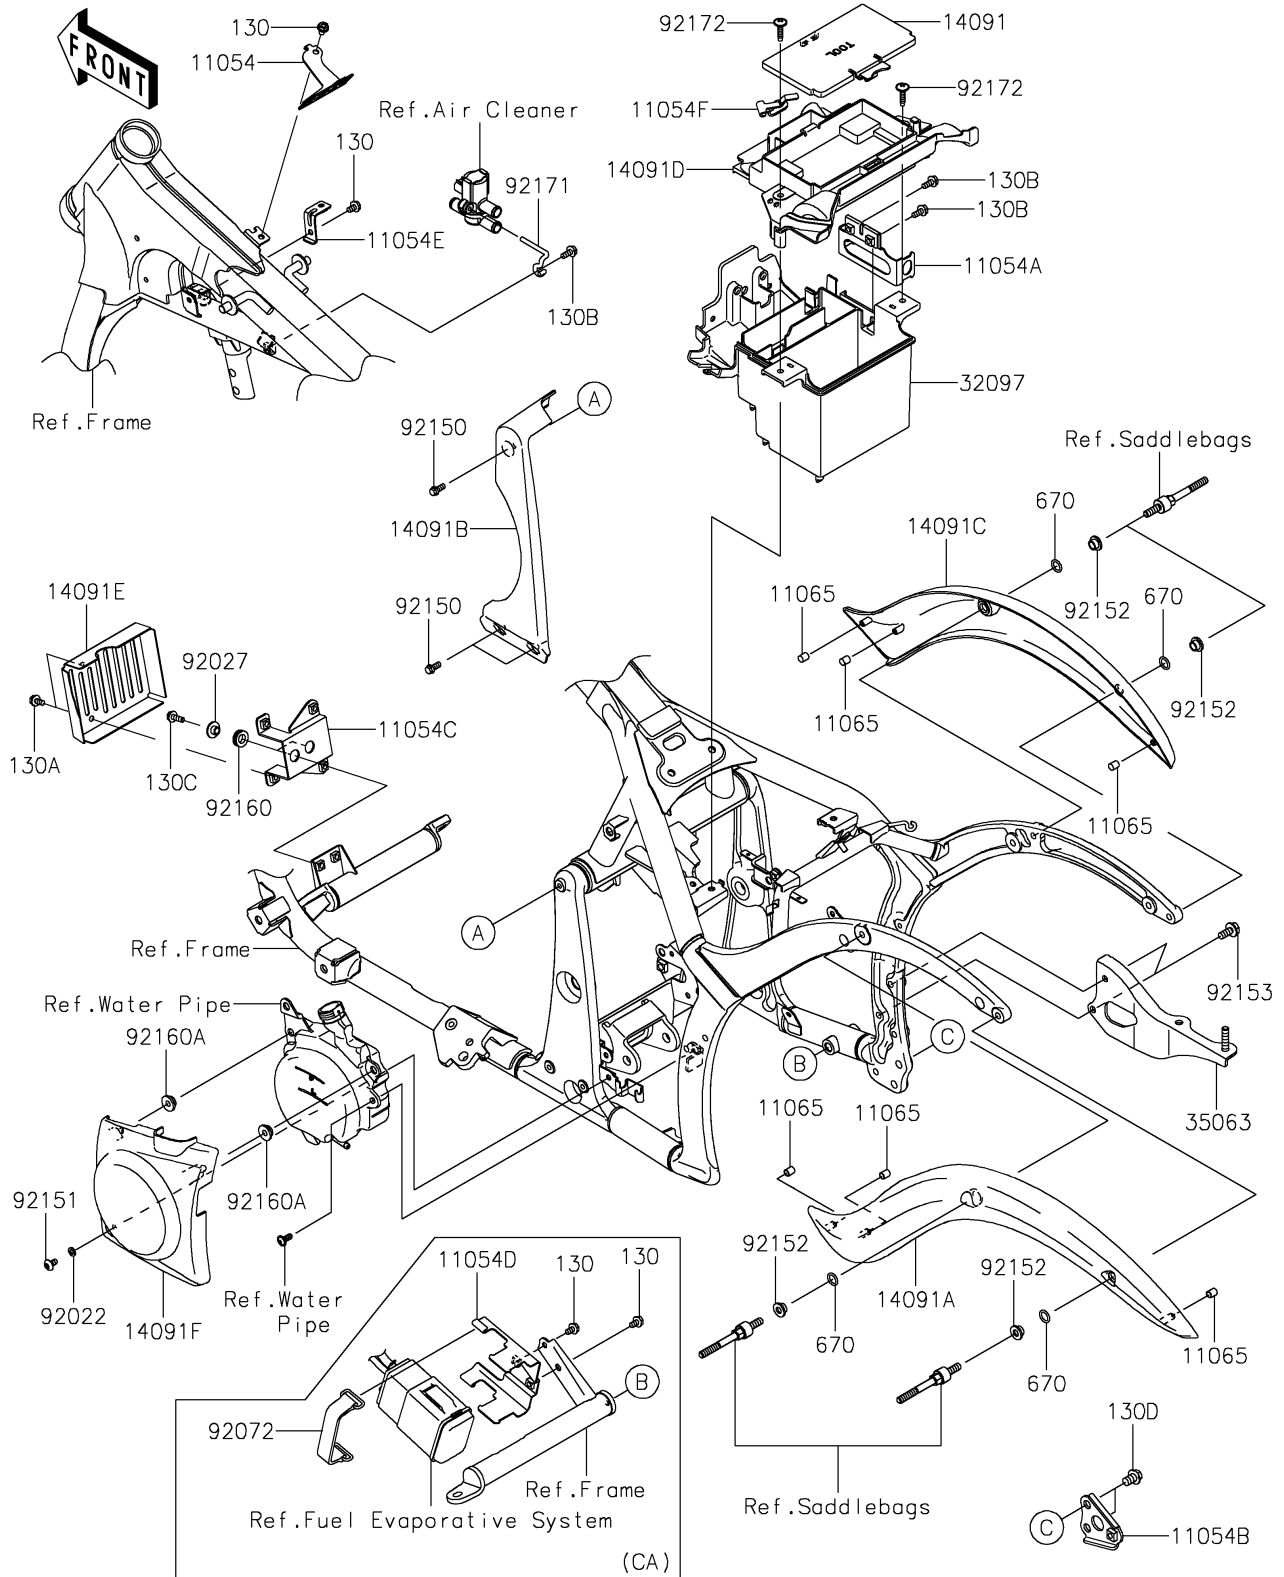

2025 Vulcan 900 Classic LT PARTS DIAGRAM

Frame Fittings

F2131

2025 Vulcan 900 Classic LT PARTS LIST

Frame Fittings

ITEM NAME	PART NUMBER	QUANTITY
BRACKET,FRONT COUPLER (Ref # 11054)	11054-0119	1
BRACKET,RELAY BOX (Ref # 11054A)	11054-0120	1
BRACKET,MUFFLER (Ref # 11054B)	11054-0122	1
BRACKET,REGULATOR (Ref # 11054C)	11054-0124	1
BRACKET,BOOST SENSOR (Ref # 11054E)	11054-0736	1
BRACKET,HELMET LOCK (Ref # 11054F)	11054-0738	1
CAP (Ref # 11065)	11065-0156	6
COVER,TOOL CASE (Ref # 14091)	14091-0520	1
COVER,FENDER,LH (Ref # 14091A)	14091-0521	1
COVER,PIVOT (Ref # 14091B)	14091-0526	1
COVER,FENDER,RH (Ref # 14091C)	14091-0638	1
COVER,BATTERY CASE&TOOL CASE (Ref # 14091D)	14091-0733	1
COVER,REGULATOR (Ref # 14091E)	14091-0836	1
COVER,RESERVOIR TANK (Ref # 14091F)	14091-1628	1
CASE-BATTERY (Ref # 32097)	32097-0021	1
STAY,MUFFLER,F.S.BLACK (Ref # 35063)	35063-0342-18R	1
WASHER,6.2X11X1.5 (Ref # 92022)	92022-183	1
COLLAR,L=7.4 (Ref # 92027)	92027-1848	2
BOLT,FLANGED,6X14 (Ref # 92150)	92150-1689	3
BOLT,SOCKET,6X12 (Ref # 92151)	92151-1940	1
COLLAR (Ref # 92152)	92152-0381	4
BOLT,FLANGED,8X20 (Ref # 92153)	92153-1704	2
DAMPER (Ref # 92160)	92160-1278	2
DAMPER (Ref # 92160A)	92160-1613	2
CLAMP (Ref # 92171)	92171-0600	1
SCREW,6X26 (Ref # 92172)	92172-0137	2
BOLT-FLANGED,6X12 (Ref # 130A)	130BB0612	2
BOLT-FLANGED,6X14 (Ref # 130B)	130BB0614	3
BOLT-FLANGED,6X20 (Ref # 130C)	130BB0620	2

2025 Vulcan 900 Classic LT PARTS LIST

Frame Fittings

ITEM NAME	PART NUMBER	QUANTITY
BOLT-FLANGED,10X14 (Ref # 130D)	130BB1014	2
O RING,12MM (Ref # 670)	670B2012	4