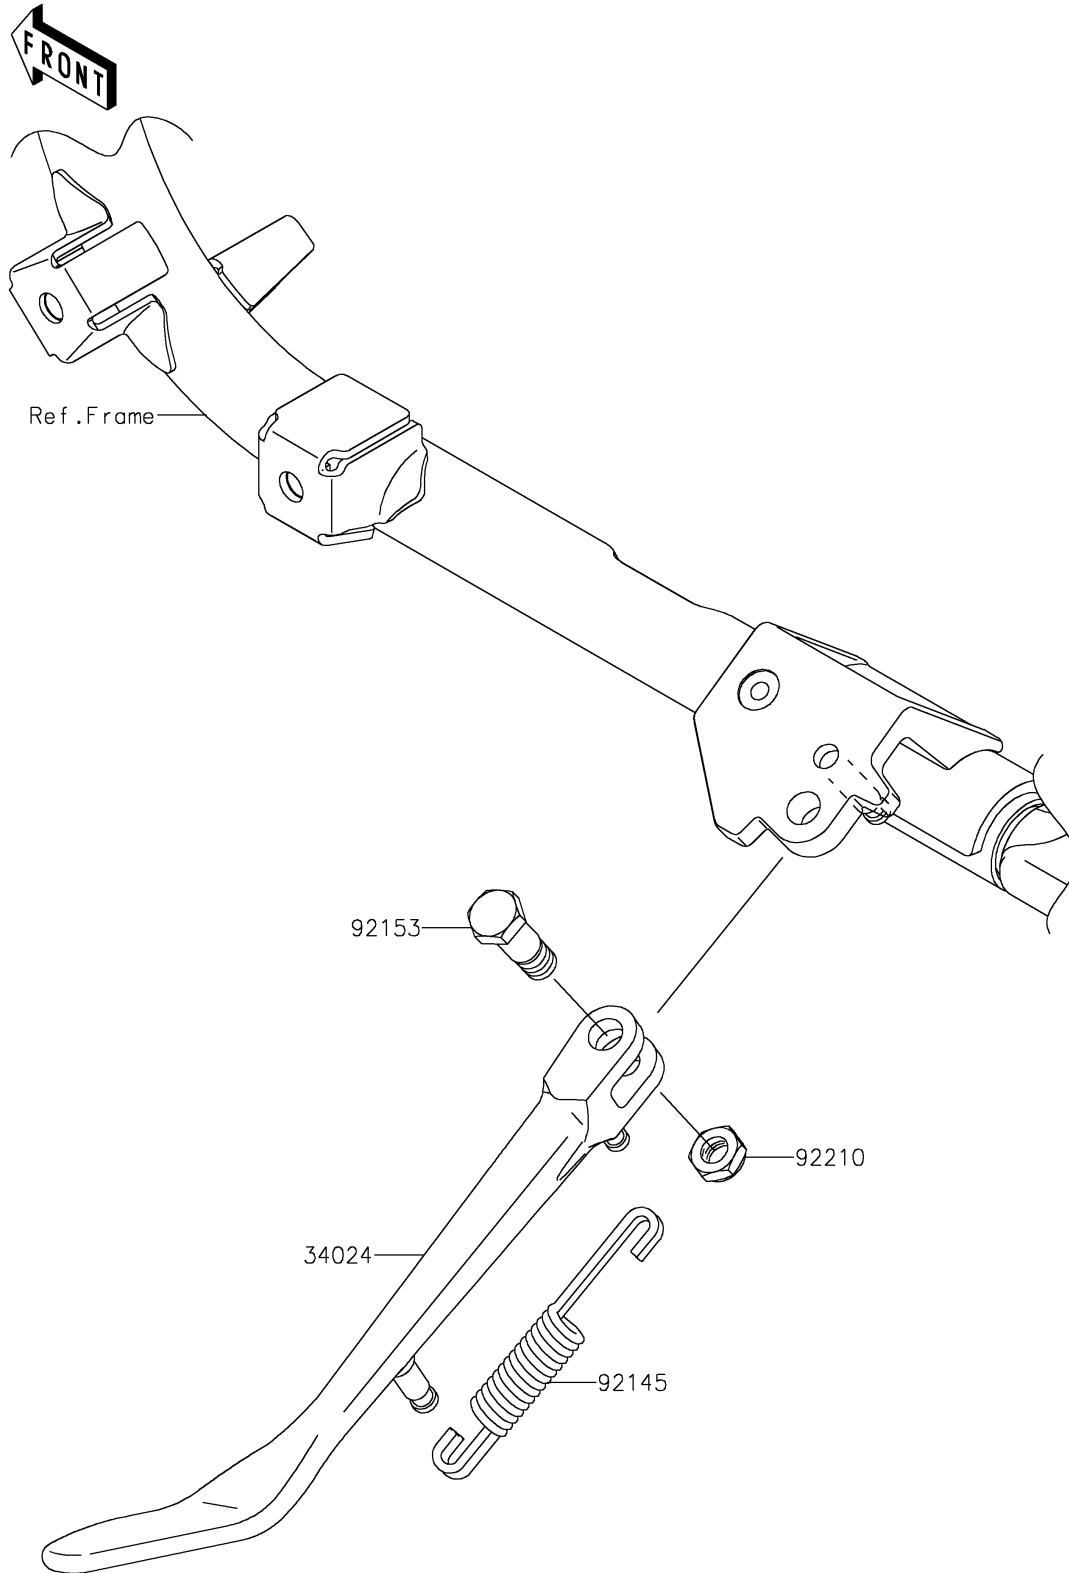

# 2022 Vulcan 900 Classic LT PARTS DIAGRAM

Stand(s)

F2190

## 2022 Vulcan 900 Classic LT PARTS LIST

Stand(s)

ITEM NAME	PART NUMBER	QUANTITY
STAND-SIDE (Ref # 34024)	34024-0083	1
SPRING,SIDE STAND (Ref # 92145)	92145-0687	1
BOLT,SIDE STAND,10MM (Ref # 92153)	92153-1416	1
NUT,LOCK,10MM (Ref # 92210)	92210-0784	1