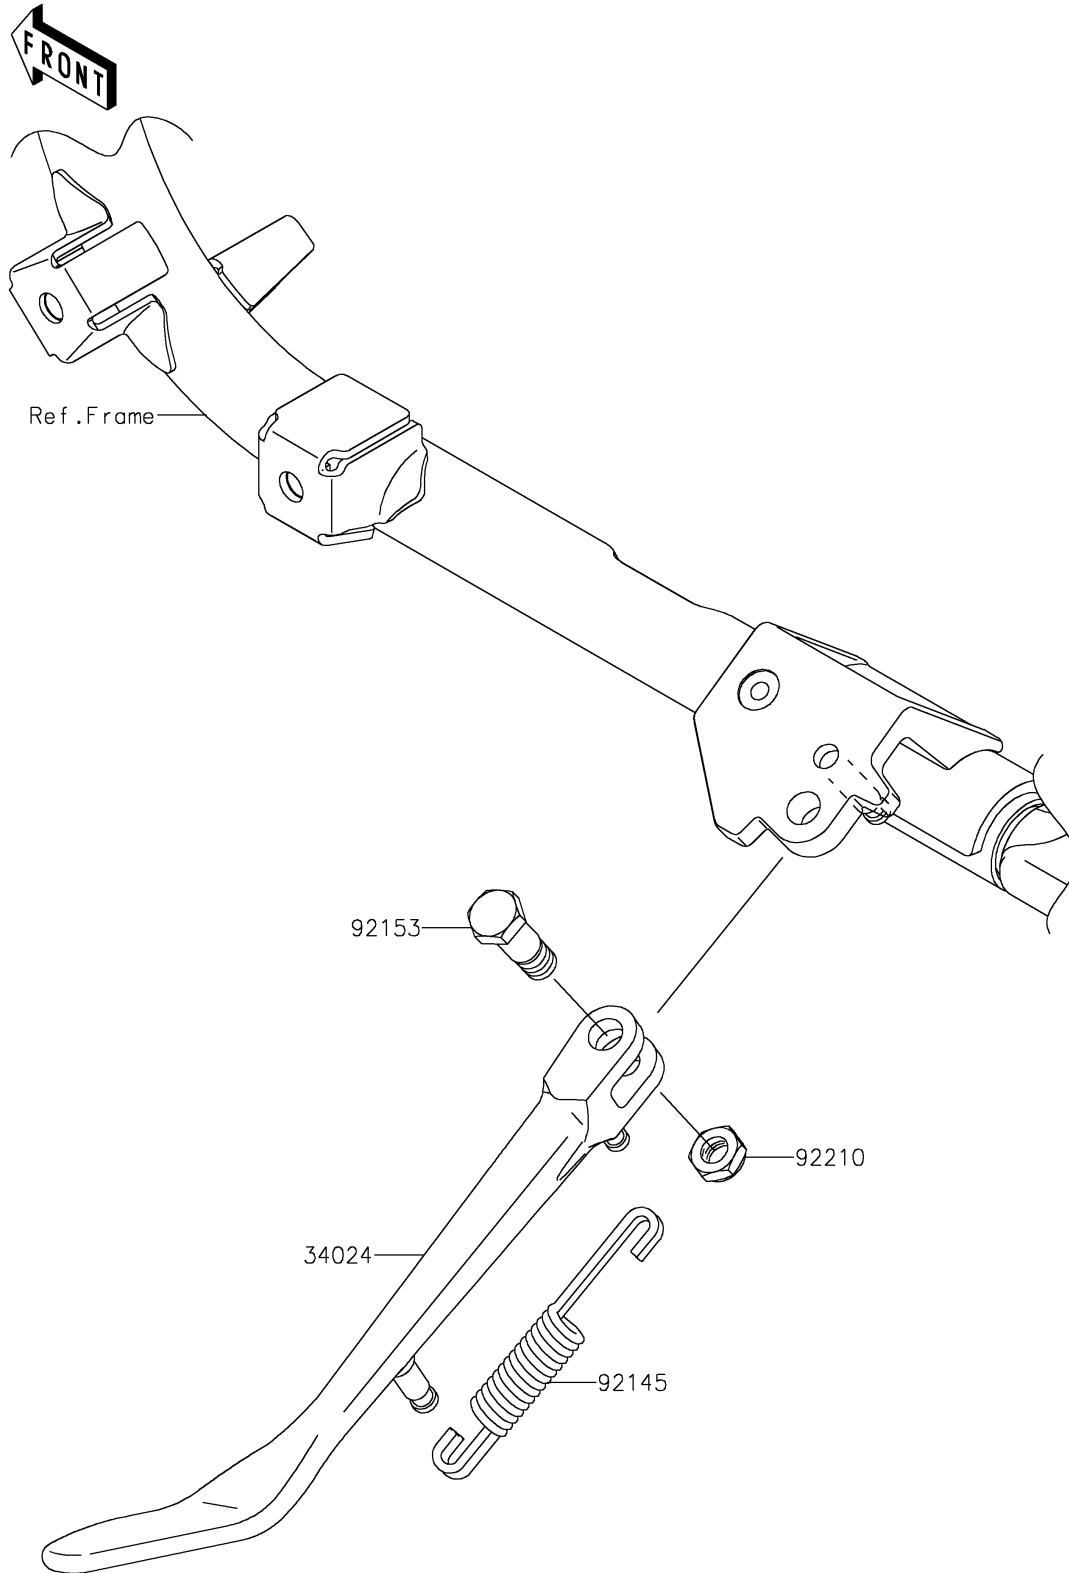

# 2023 VULCAN<sup>®</sup> 900 CLASSIC LT PARTS DIAGRAM

Stand(s)

F2190

## 2023 VULCAN® 900 CLASSIC LT PARTS LIST

Stand(s)

ITEM NAME	PART NUMBER	QUANTITY
STAND-SIDE (Ref # 34024)	34024-0083	1
SPRING,SIDE STAND (Ref # 92145)	92145-0687	1
BOLT,SIDE STAND,10MM (Ref # 92153)	92153-1416	1
NUT,LOCK,10MM (Ref # 92210)	92210-0784	1