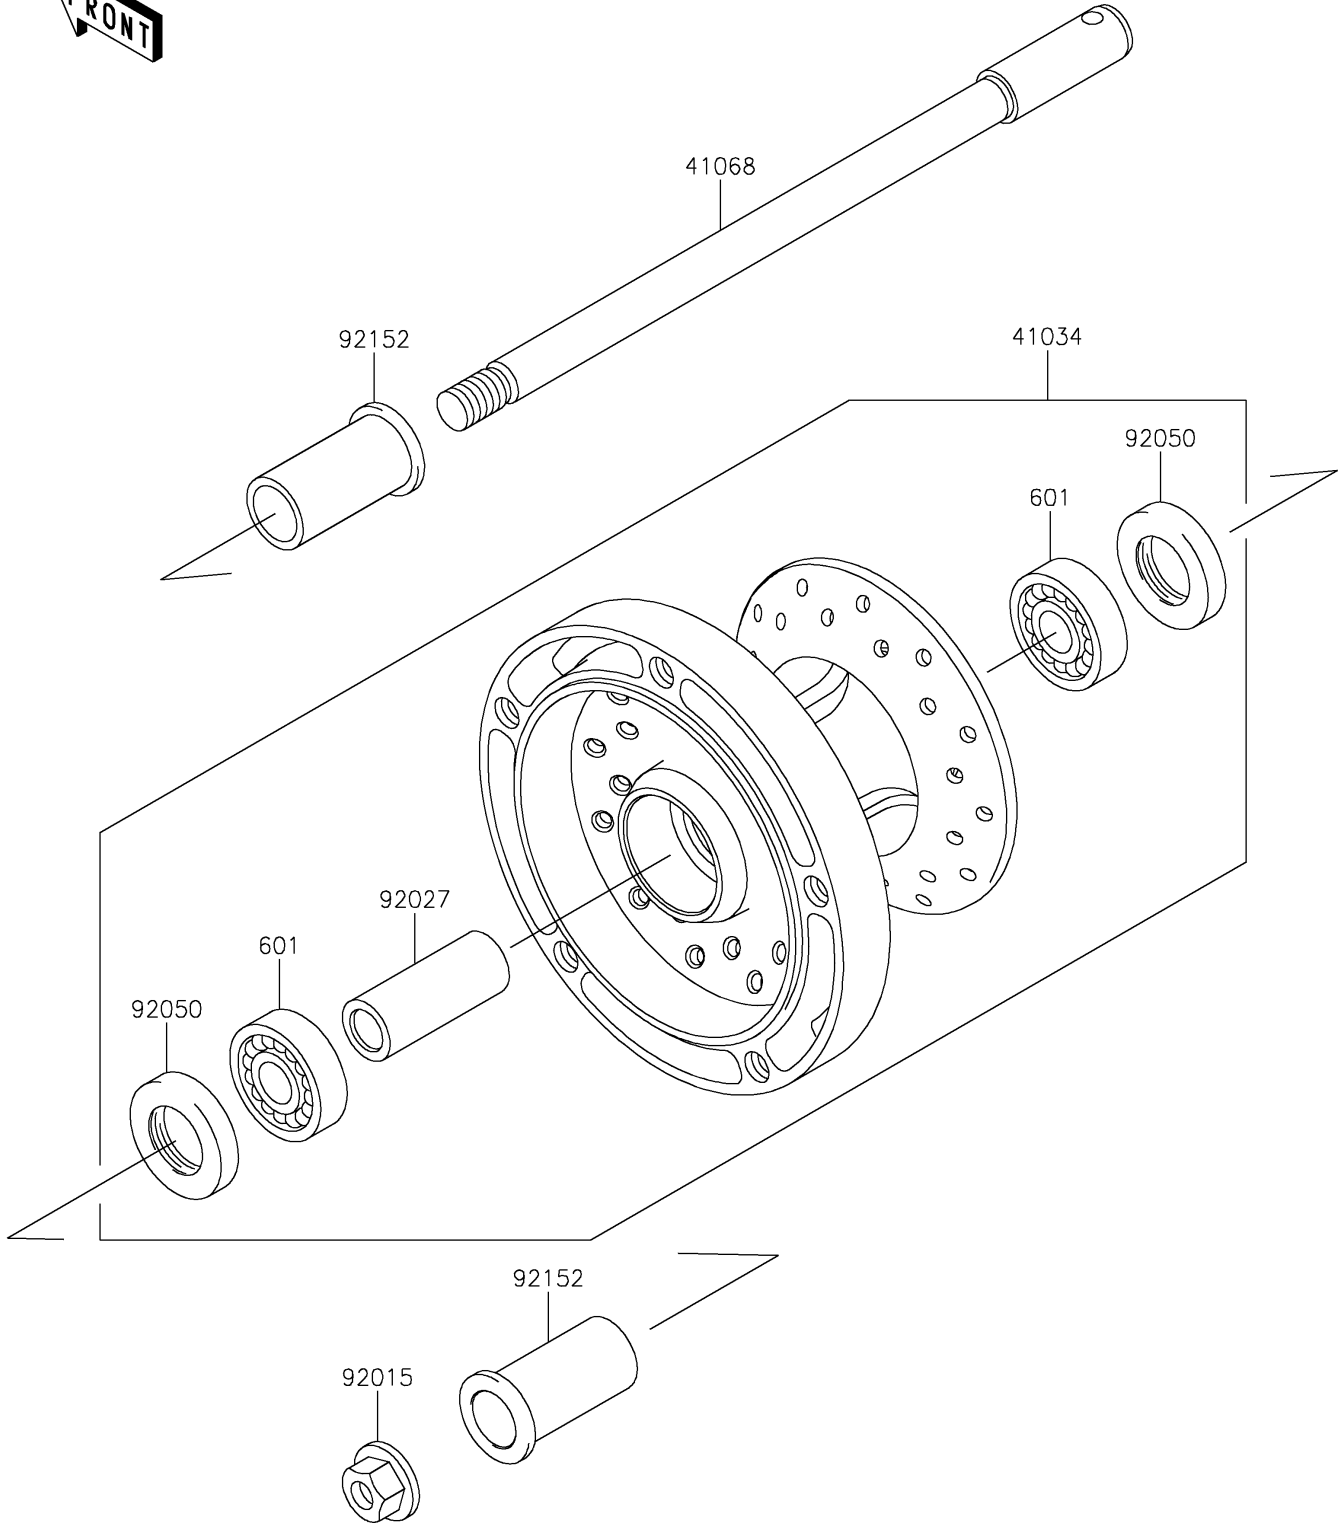

2022 Vulcan 900 Classic LT PARTS DIAGRAM

Front Wheel

F2230

2022 Vulcan 900 Classic LT PARTS LIST

Front Wheel

ITEM NAME	PART NUMBER	QUANTITY
DRUM-ASSY,FRONT BRAKE (Ref # 41034)	41034-0029	1
AXLE,FR (Ref # 41068)	41068-0058	1
NUT,FLANGED,18MM (Ref # 92015)	92015-1993	1
COLLAR,20.2X28X70 (Ref # 92027)	92027-1752	1
SEAL-OIL,26X42X8 (Ref # 92050)	92050-060	2
COLLAR,FR AXLE,L=53 (Ref # 92152)	92152-0349	2
BEARING-BALL,#6004UG (Ref # 601)	601B6004UG	2