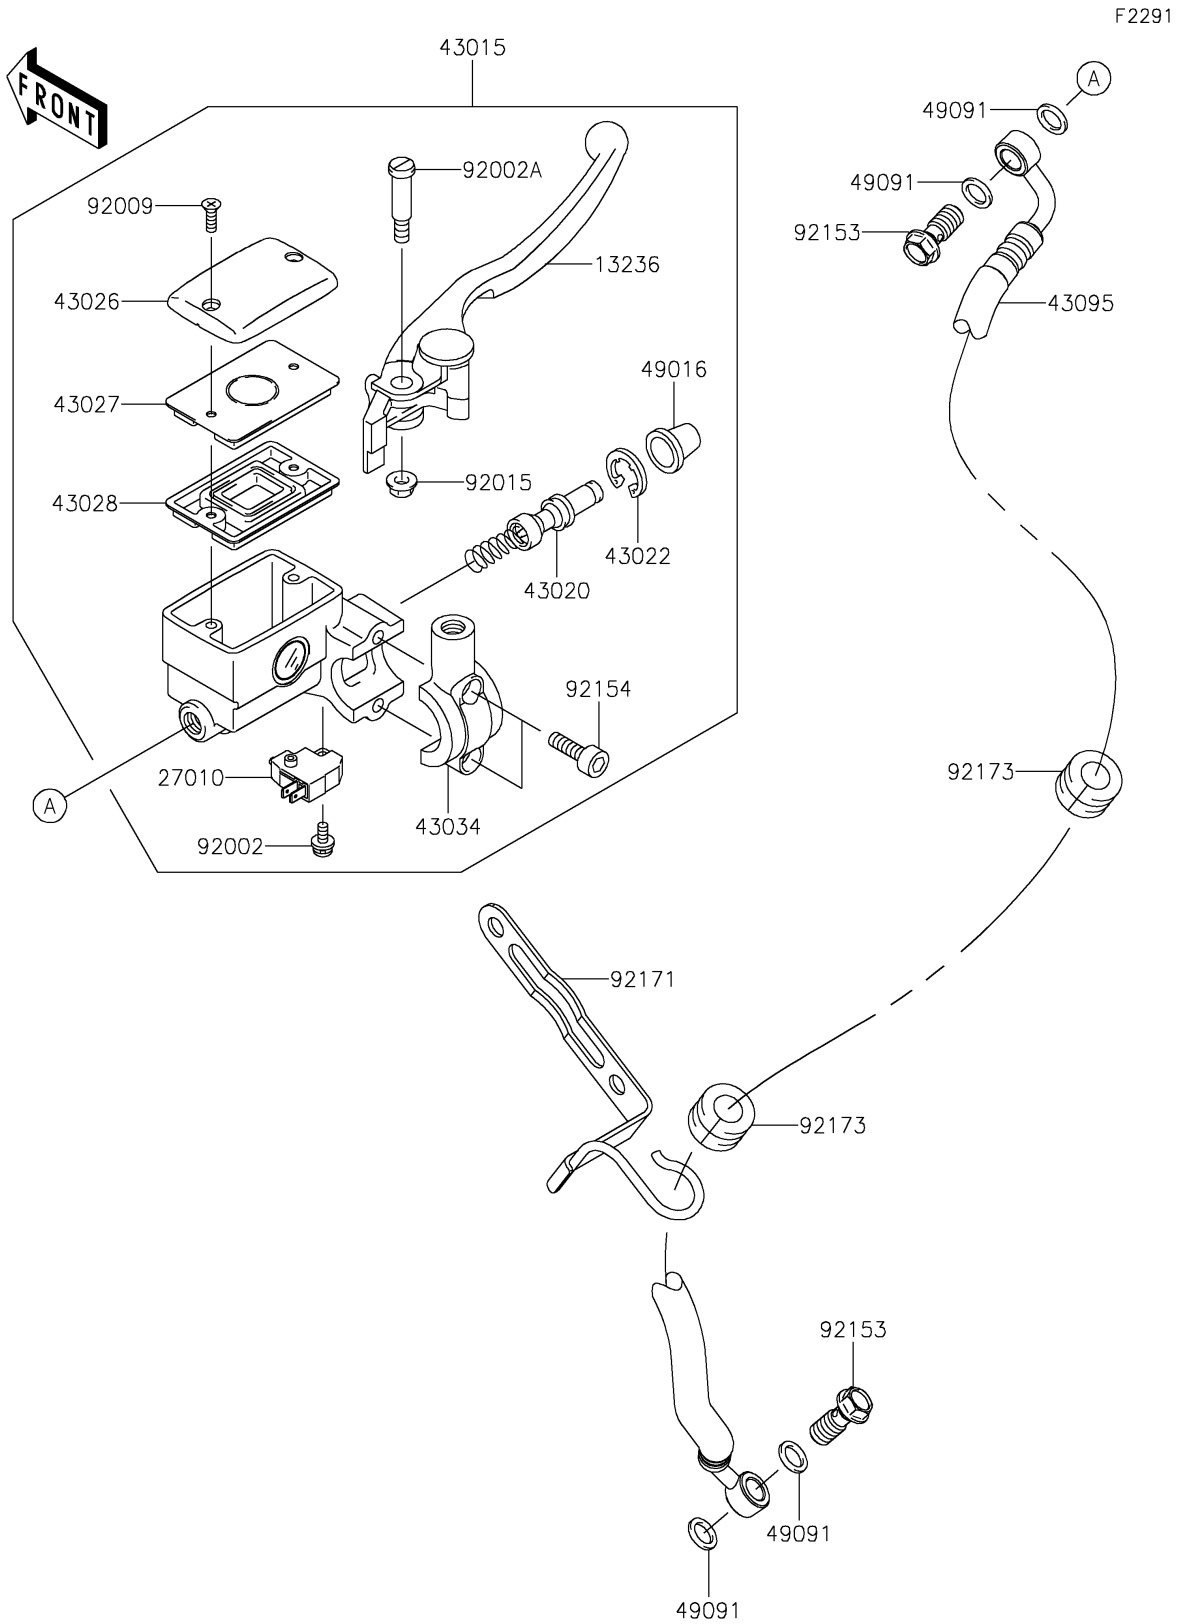

2023 Vulcan 900 Classic LT PARTS DIAGRAM

Front Master Cylinder

2023 Vulcan 900 Classic LT PARTS LIST

Front Master Cylinder

ITEM NAME	PART NUMBER	QUANTITY
LEVER-COMP,FRONT BRAKE (Ref # 13236)	13236-1315	1
SWITCH,BRAKE (Ref # 27010)	27010-0762	1
CYLINDER-ASSY-MASTER,FR (Ref # 43015)	43015-0701	1
PISTON-COMP-BRAKE (Ref # 43020)	43020-1098	1
STOPPER-BRAKE,PISTON (Ref # 43022)	43022-1010	1
CAP-BRAKE (Ref # 43026)	43026-0025	1
PLATE-DIAPHRAGM (Ref # 43027)	43027-1059	1
DIAPHRAGM,MASTER CYLINDER (Ref # 43028)	43028-1058	1
HOLDER-BRAKE (Ref # 43034)	43034-0071	1
HOSE-BRAKE,FR (Ref # 43095)	43095-0681	1
COVER-SEAL,MASTER CYLINDER (Ref # 49016)	49016-1044	1
WASHER-SEAL,10.1X14.5X1.5 (Ref # 49091)	49091-0001	4
BOLT,SCREW,4X12 (Ref # 92002)	92002-1323	1
BOLT,LEVER SET (Ref # 92002A)	92002-1561	1
SCREW,4MM (Ref # 92009)	92009-1458	2
NUT,FLANGED,6MM (Ref # 92015)	92015-1528	1
BOLT,OIL,L=23 (Ref # 92153)	92153-1419	2
BOLT,SOCKET,6MM (Ref # 92154)	92154-0541	2
CLAMP,BRAKE HOSE (Ref # 92171)	92171-0770	1
CLAMP (Ref # 92173)	92173-2698	2