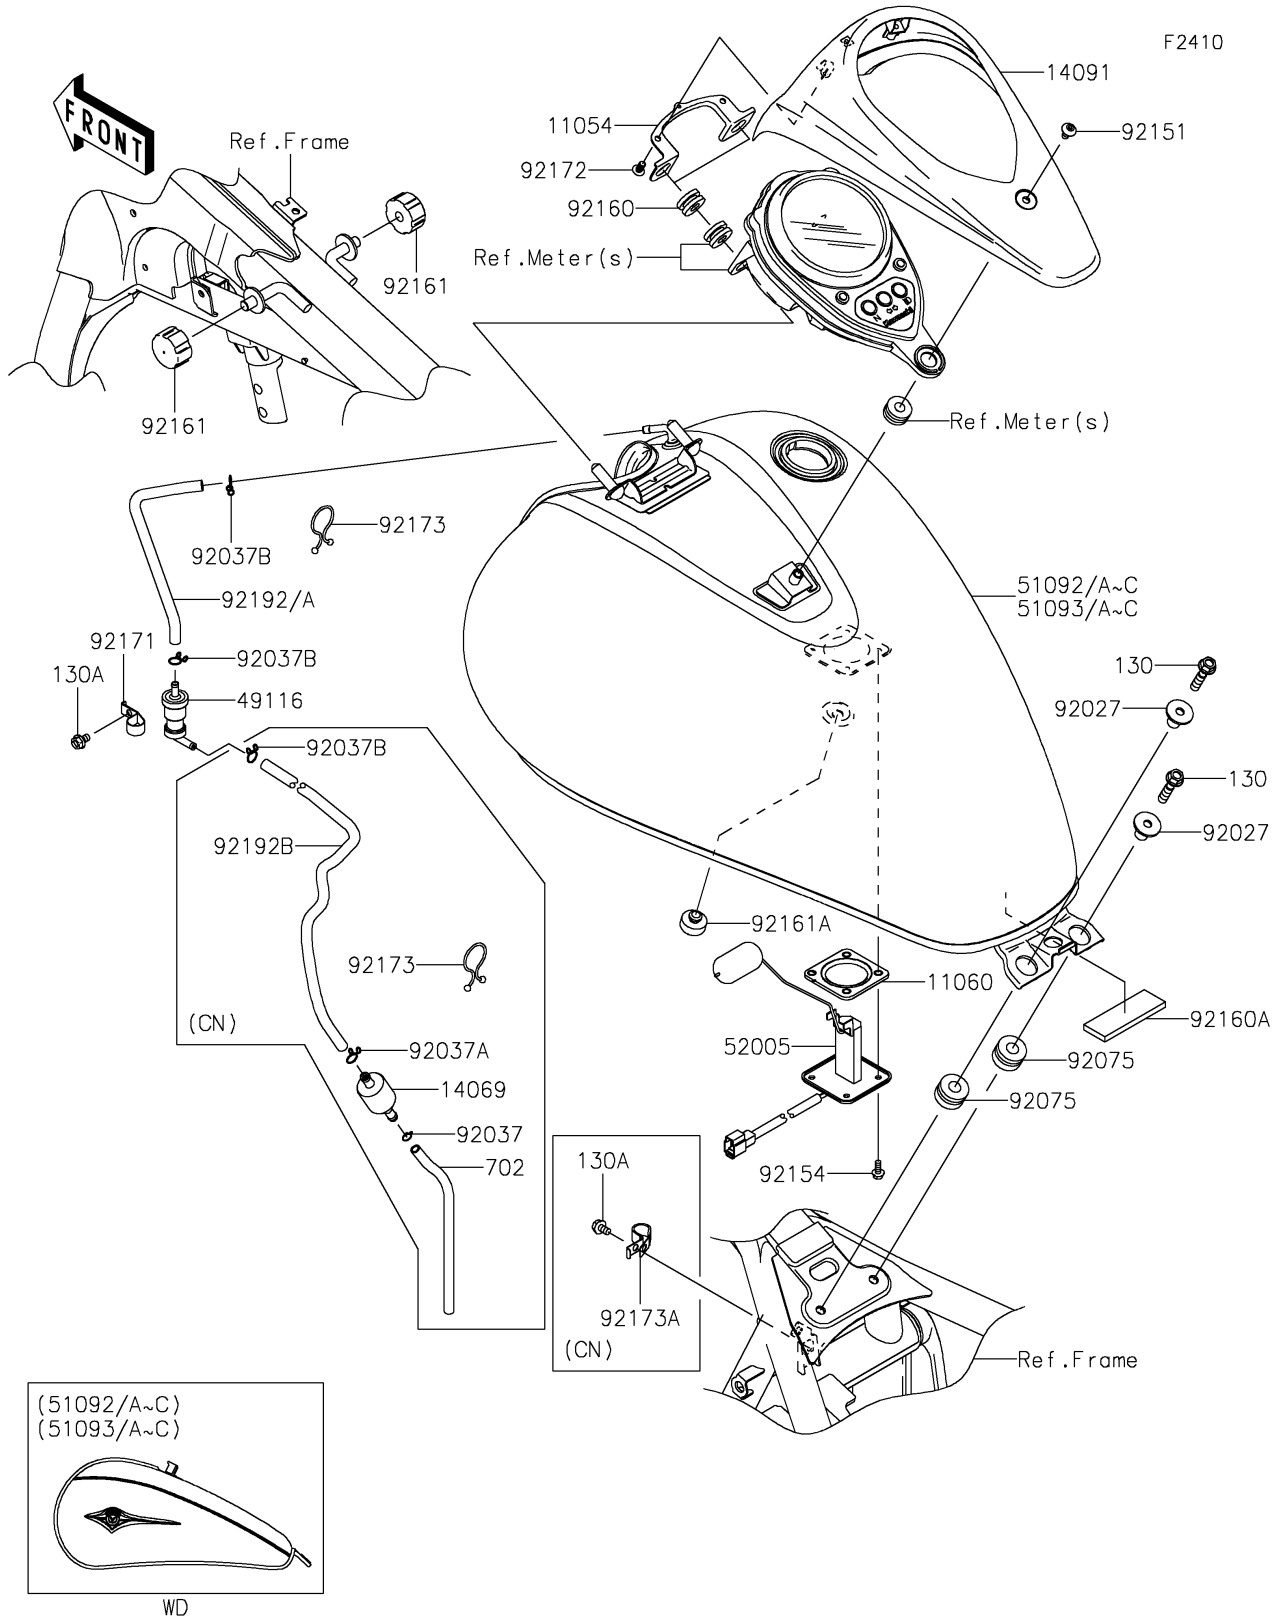

2022 VULCAN® 900 CLASSIC LT PARTS DIAGRAM

Fuel Tank

2022 VULCAN® 900 CLASSIC LT PARTS LIST

Fuel Tank

ITEM NAME	PART NUMBER	QUANTITY
BRACKET,METER,FR (Ref # 11054)	11054-0034	1
GASKET,FUEL GAUGE (Ref # 11060)	11060-1952	1
BREATHER,FUEL TANK (Ref # 14069)	14069-1004	1
COVER,METER (Ref # 14091)	14091-0516	1
VALVE-ASSY,CHECK (Ref # 49116)	49116-0014	1
TANK-COMP-FUEL,P.N.TEAL+WHT (Ref # 51092)	51092-5135-68V	1
TANK-COMP-FUEL,P.N.TEAL+WHT (Ref # 51092A)	51092-5136-68V	1
GAUGE,FUEL (Ref # 52005)	52005-0718	1
COLLAR,L=19.3 (Ref # 92027)	92027-1780	2
CLAMP,TUBE (Ref # 92037)	92037-010	1
CLAMP,HOSE (Ref # 92037A)	92037-1104	1
CLAMP,TUBE (Ref # 92037B)	92037-147	2
DAMPER (Ref # 92075)	92075-1736	2
BOLT,SOCKET,6X12 (Ref # 92151)	92151-1940	1
BOLT,FLANGED,5X12 (Ref # 92154)	92154-1856	4
DAMPER (Ref # 92160)	92160-1162	2
DAMPER (Ref # 92160A)	92160-1323	1
DAMPER,FUEL TANK (Ref # 92161)	92161-0293	2
DAMPER (Ref # 92161A)	92161-1065	1
CLAMP (Ref # 92171)	92171-0595	1
SCREW,TAPPING,5X14 (Ref # 92172)	92172-0006	2
CLAMP (Ref # 92173)	92173-0848	1
CLAMP (Ref # 92173A)	92173-0925	1
TUBE,BREATHER,L=220 (Ref # 92192)	92192-1107	1
TUBE,BREATHER,BLUE,L=220 (Ref # 92192A)	92192-1108	1
TUBE,5X10X500/350 (Ref # 92192B)	92192-1129	1
BOLT-FLANGED,8X30 (Ref # 130)	130BA0830	2
BOLT-FLANGED,6X10 (Ref # 130A)	130BB0610	1
TUBE-RUBBER,6X200 (Ref # 702)	702A06200	1