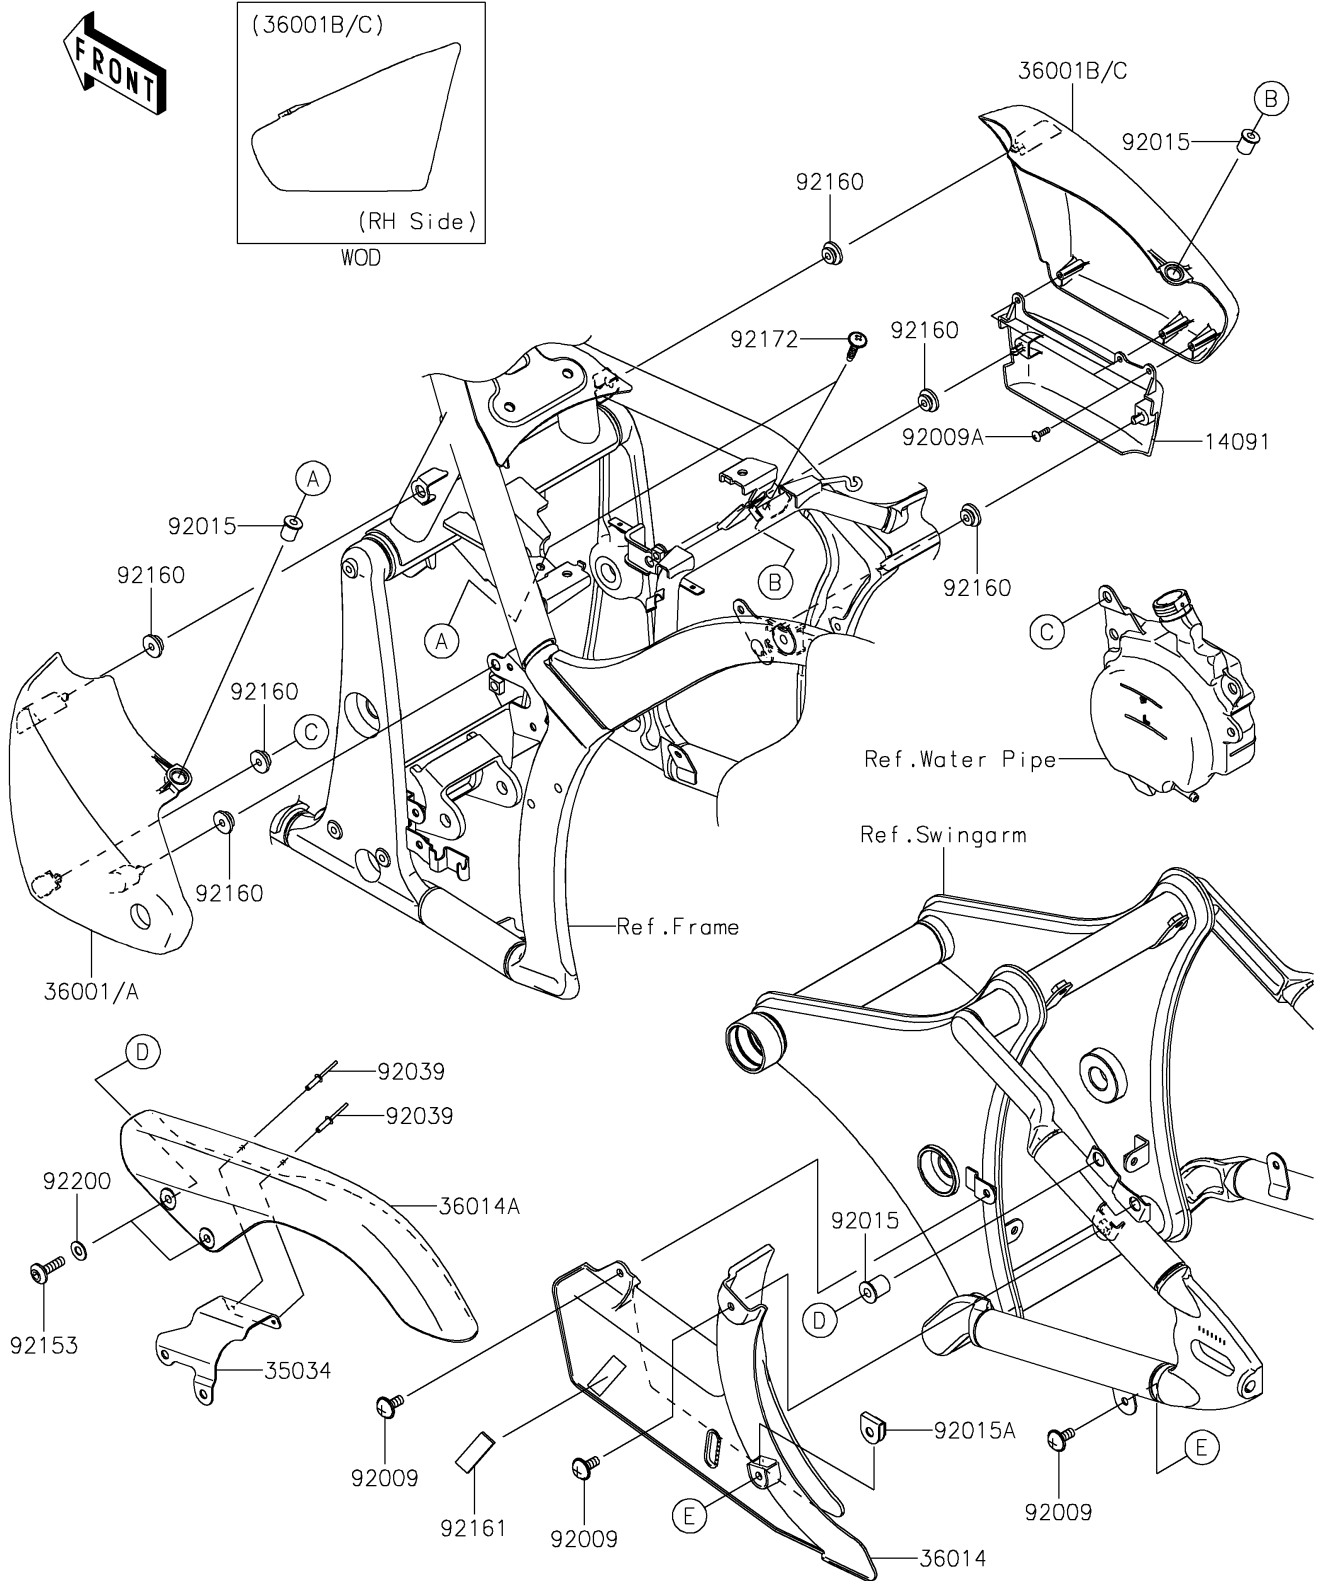

# 2024 VULCAN® 900 CLASSIC LT PARTS DIAGRAM

## Side Covers/Chain Cover

F2610

## 2024 VULCAN® 900 CLASSIC LT PARTS LIST

### Side Covers/Chain Cover

ITEM NAME	PART NUMBER	QUANTITY
COVER,SIDE COVER,RH (Ref # 14091)	14091-0641	1
REINFORCE (Ref # 35034)	35034-0082	1
COVER-SIDE,LH,EBONY (Ref # 36001A)	36001-0081-H8	1
COVER-SIDE,RH,EBONY (Ref # 36001C)	36001-0082-H8	1
CASE-CHAIN,LWR (Ref # 36014)	36014-0031	1
CASE-CHAIN,UPP (Ref # 36014A)	36014-0032	1
SCREW,6X14 (Ref # 92009)	92009-1662	3
SCREW,TAPPING,4X14 (Ref # 92009A)	92009-1792	3
NUT (Ref # 92015)	92015-1700	4
NUT,CLIP,6MM (Ref # 92015A)	92015-1904	1
RIVET (Ref # 92039)	92039-1251	2
BOLT,SOCKET,6X22 (Ref # 92153)	92153-1356	2
DAMPER (Ref # 92160)	92160-1613	6
DAMPER (Ref # 92161)	92161-0124	1
SCREW,6X26 (Ref # 92172)	92172-0137	2
WASHER,6.5X14X1 (Ref # 92200)	92200-1388	2