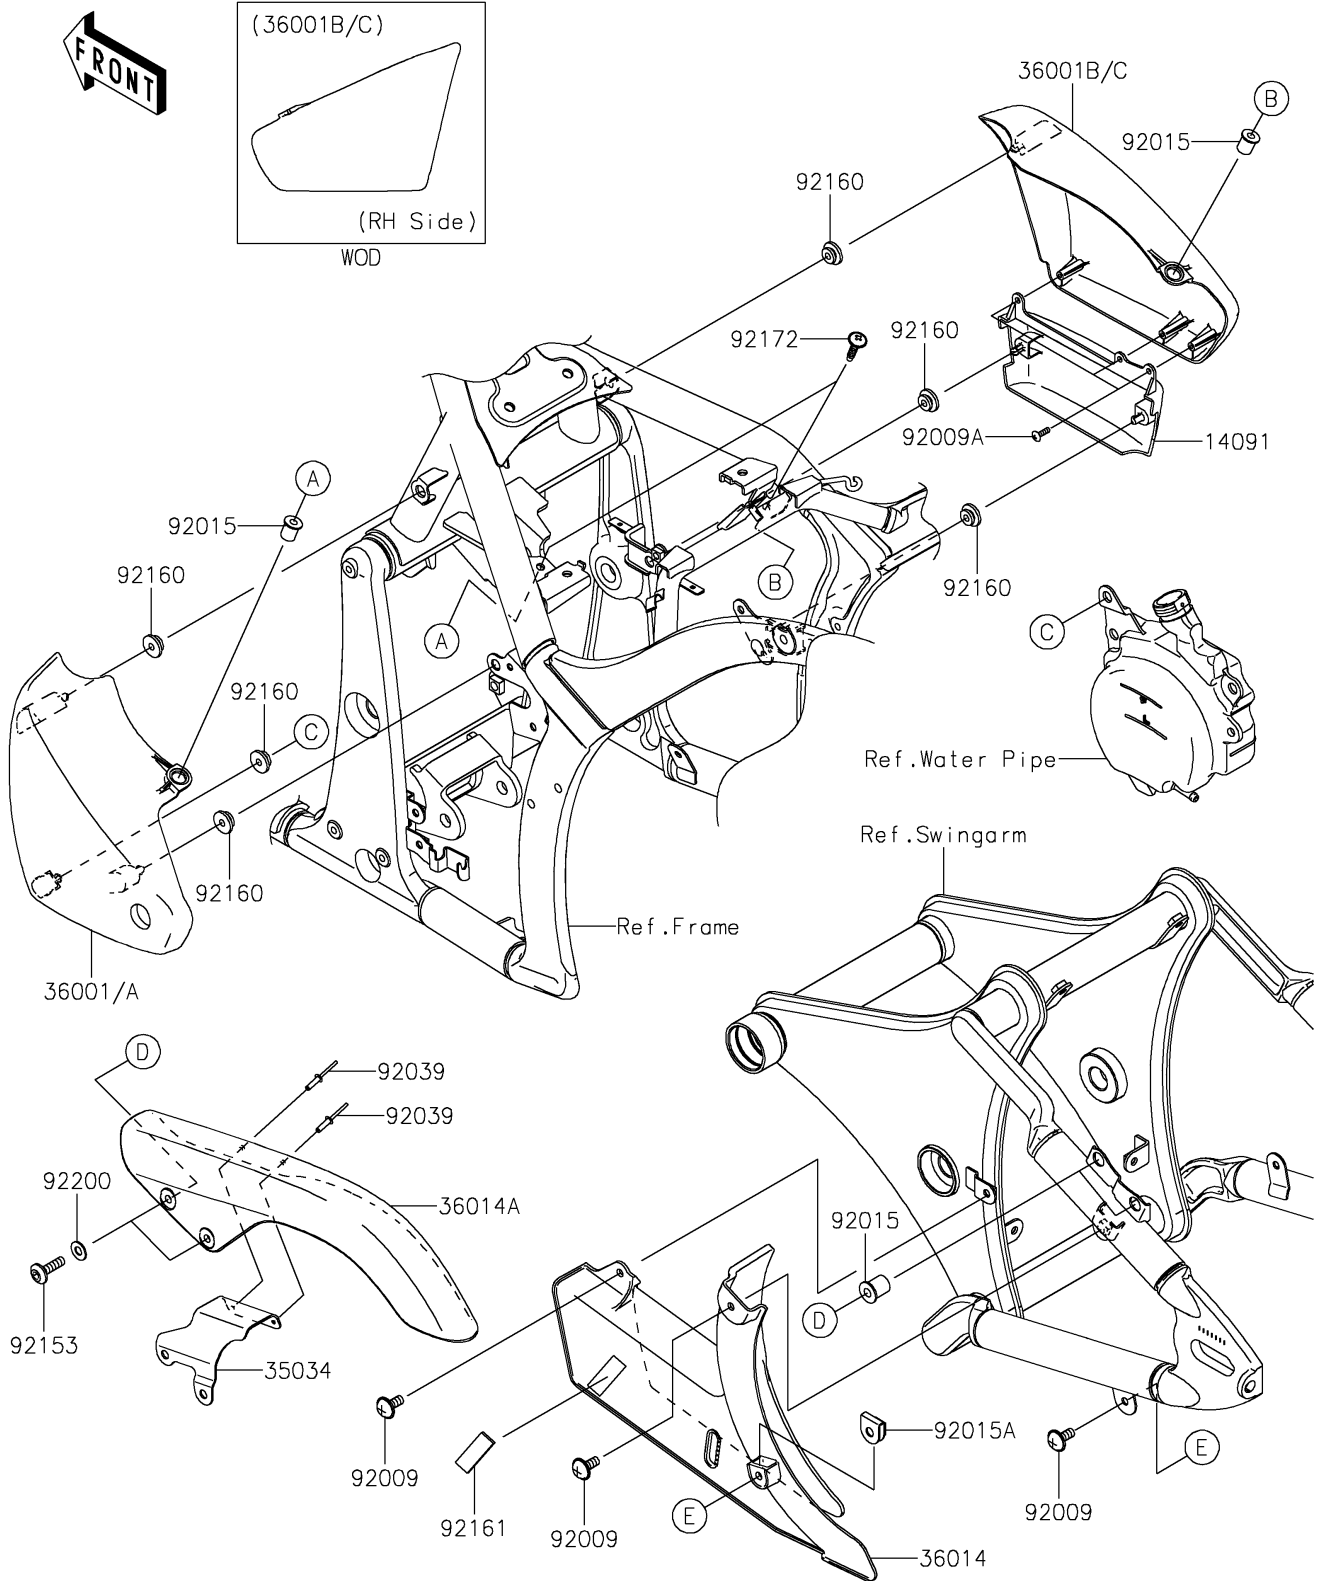

2025 Vulcan 900 Classic LT PARTS DIAGRAM

Side Covers/Chain Cover

F2610

2025 Vulcan 900 Classic LT PARTS LIST

Side Covers/Chain Cover

ITEM NAME	PART NUMBER	QUANTITY
COVER,SIDE COVER,RH (Ref # 14091)	14091-0641	1
REINFORCE (Ref # 35034)	35034-0082	1
COVER-SIDE,LH,EBONY (Ref # 36001A)	36001-0081-H8	1
COVER-SIDE,RH,EBONY (Ref # 36001C)	36001-0082-H8	1
CASE-CHAIN,LWR (Ref # 36014)	36014-0031	1
CASE-CHAIN,UPP (Ref # 36014A)	36014-0032	1
SCREW,6X14 (Ref # 92009)	92009-1662	3
SCREW,TAPPING,4X14 (Ref # 92009A)	92009-1792	3
NUT (Ref # 92015)	92015-1700	4
NUT,CLIP,6MM (Ref # 92015A)	92015-1904	1
RIVET (Ref # 92039)	92039-1251	2
BOLT,SOCKET,6X22 (Ref # 92153)	92153-1356	2
DAMPER (Ref # 92160)	92160-1613	6
DAMPER (Ref # 92161)	92161-0124	1
SCREW,6X26 (Ref # 92172)	92172-0137	2
WASHER,6.5X14X1 (Ref # 92200)	92200-1388	2