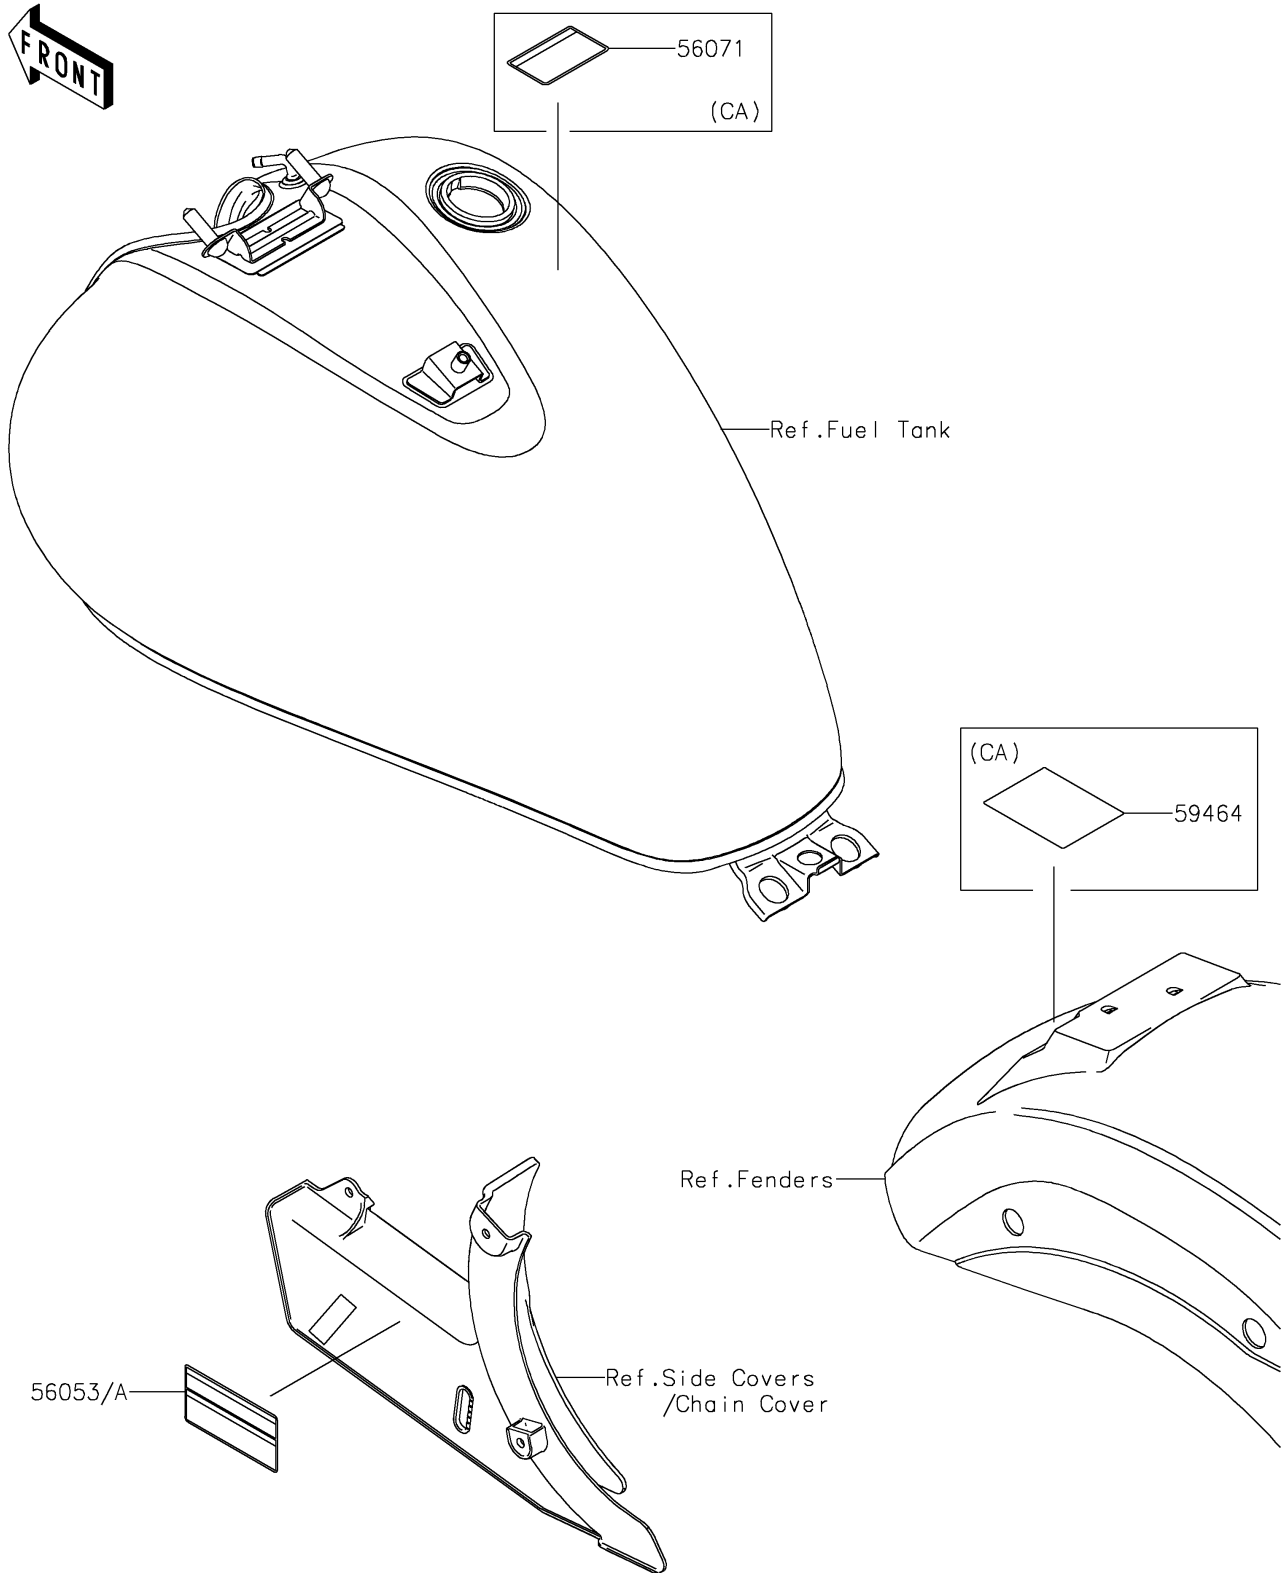

2022 Vulcan 900 Classic LT PARTS DIAGRAM

Labels

F2860

2022 Vulcan 900 Classic LT PARTS LIST

Labels

ITEM NAME	PART NUMBER	QUANTITY
LABEL-SPECIFICATION,TIRE&LOAD (Ref # 56053)	56053-1109	1
LABEL-SPECIFICATION,TIRE&LOAD (Ref # 56053A)	56053-1110	1
LABEL-WARNING,EVAPO (Ref # 56071)	56071-0158	1
LABEL-CERTIFICATION,EVAPO ROUT (Ref # 59464)	59464-0684	1