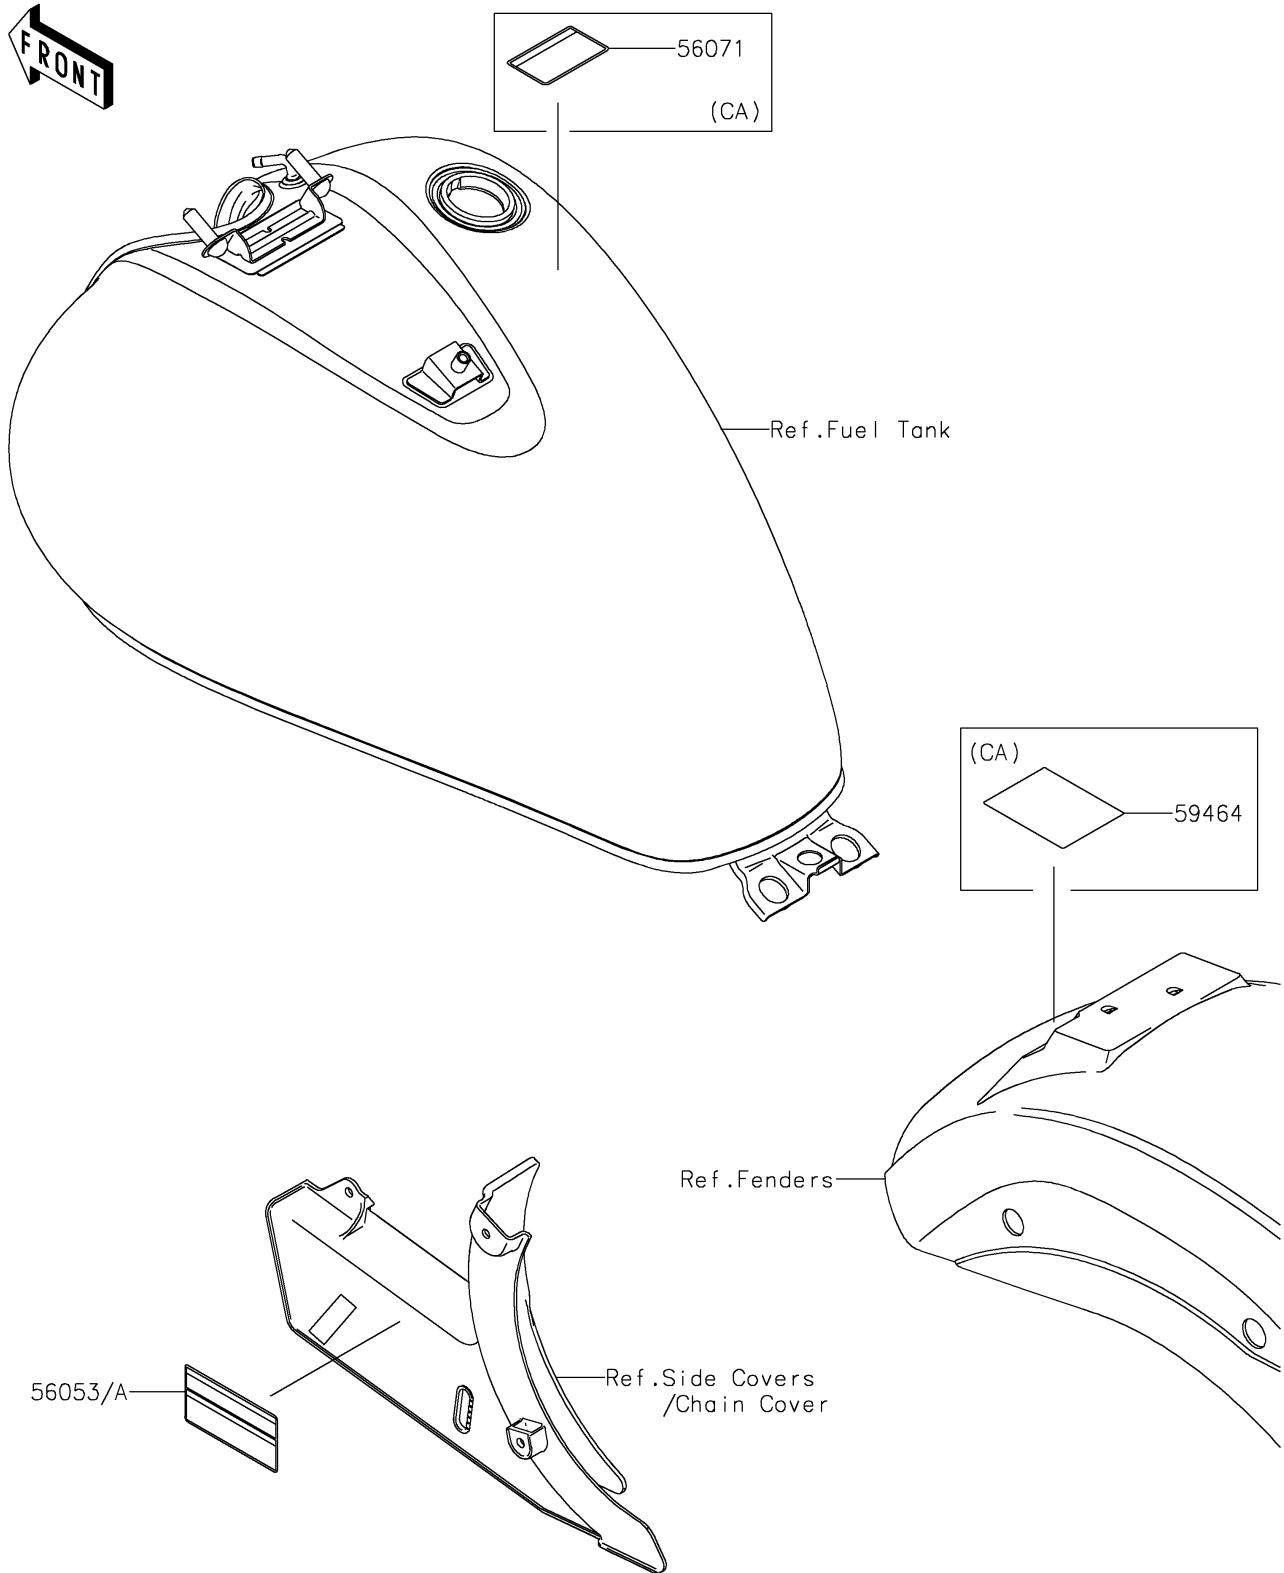

2025 Vulcan 900 Classic LT PARTS DIAGRAM

Labels

F2860

2025 Vulcan 900 Classic LT PARTS LIST

Labels

ITEM NAME	PART NUMBER	QUANTITY
LABEL-SPECIFICATION,TIRE&LOAD (Ref # 56053)	56053-1109	1