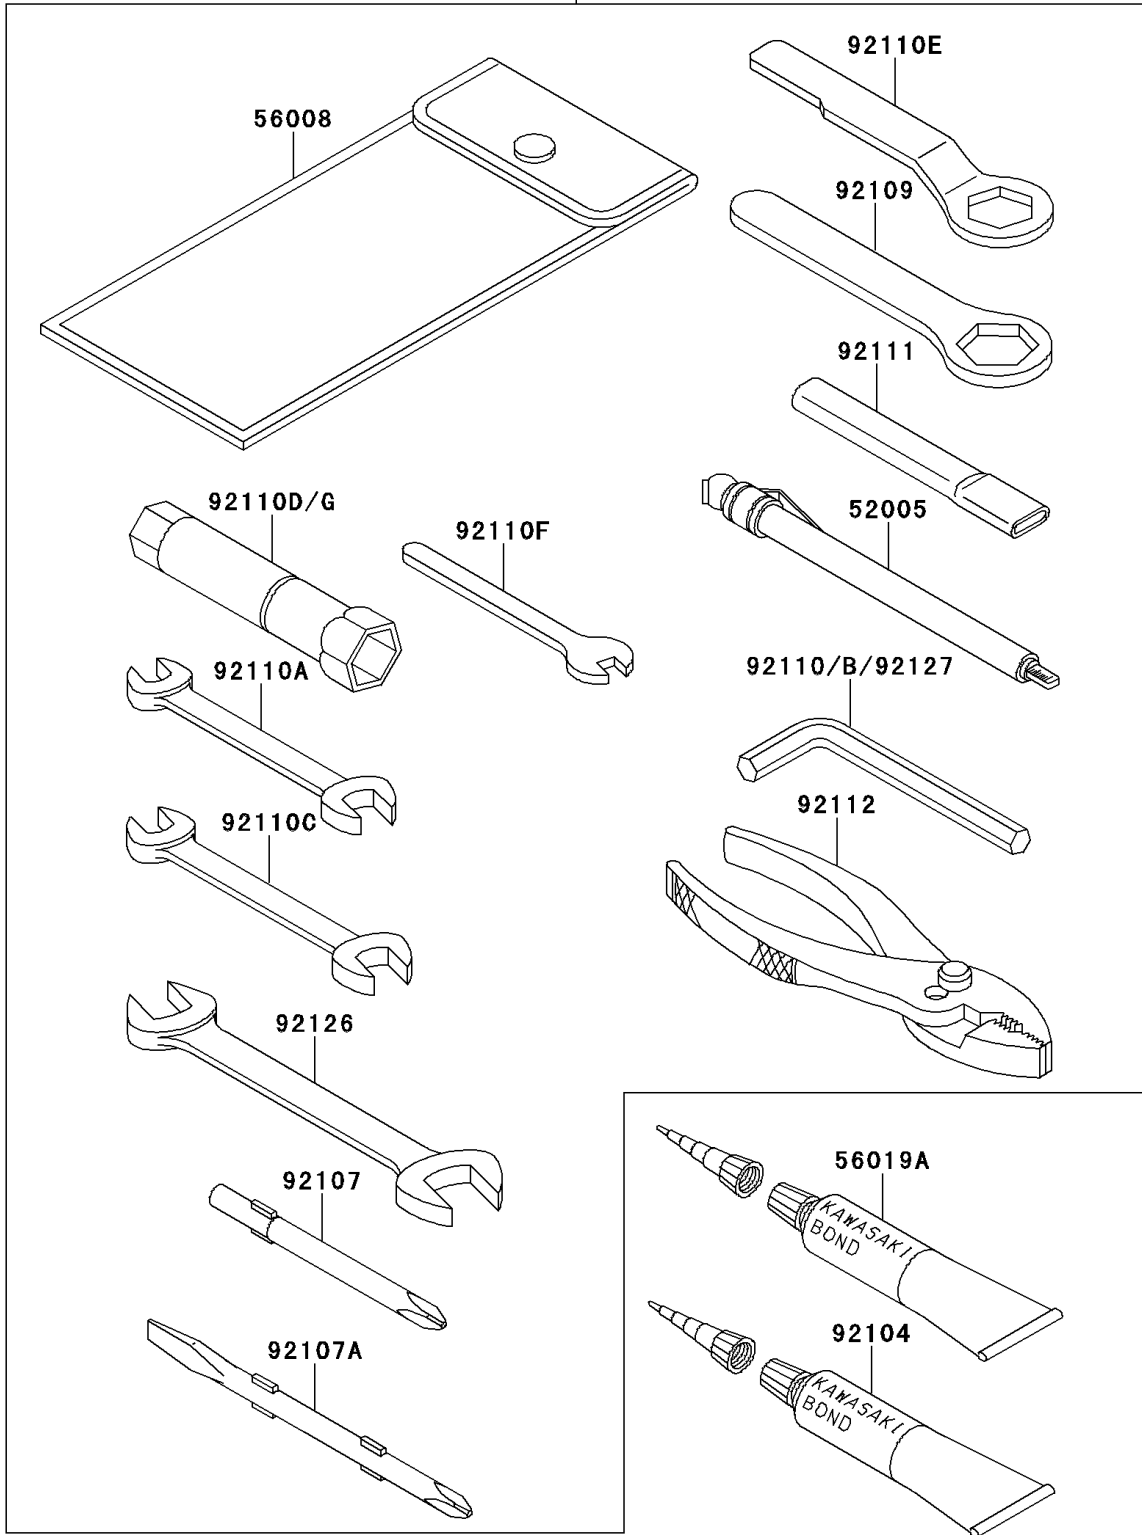

1996 GPZ 1100 PARTS DIAGRAM

Owner's Tools

56007

F2810

1996 GPZ 1100 PARTS LIST

Owner's Tools

ITEM NAME	PART NUMBER	QUANTITY
GAUGE,AIR,3.5KG/CM2 (Ref # 52005)	52005-1031	1
TOOL-KIT (Ref # 56007)	56007-1395	1
BAG,TOOL (Ref # 56008)	56008-006	1
THREE BOND TB1211,HT/RS,WHITE (Ref # 56019A)	56019-120	1
GASKET-LIQUID,TUBE,100G,BLACK (Ref # 92104)	92104-1003	1
TOOL-DRIVER,#3PHILLIPS (Ref # 92107)	92107-1002	1
TOOL-DRIVER,#2PHILLIPS&SLOT (Ref # 92107A)	92107-1052	1
TOOL-WRENCH,BOX END,27MM (Ref # 92109)	92109-009	1
TOOL-WRENCH,ALLEN,5MM (Ref # 92110)	92110-1015	1
TOOL-WRENCH,OPEN END,10X12 (Ref # 92110A)	92110-1038	1
TOOL-WRENCH,HOOK&BOXEND,14MM (Ref # 92110B)	92110-1040	1
TOOL-WRENCH,OPEN END,14X17 (Ref # 92110C)	92110-1045	1
TOOL-WRENCH,BOX,16MM (Ref # 92110D)	92110-1145	1
TOOL-WRENCH,BOX END,22MM (Ref # 92110E)	92110-1148	1
TOOL-WRENCH,OPEN END,6MM (Ref # 92110F)	92110-1157	1
TOOL-WRENCH,BOX,10X12 (Ref # 92110G)	92110-1171	1
TOOL-BAR,BOX END WRENCH (Ref # 92111)	92111-1052	1
TOOL-PLIERS (Ref # 92112)	92112-003	1
TOOL-WRENCH,OPEN END,8X10 (Ref # 92126)	92126-001	1
TOOL-WRENCH,ALLEN,6MM (Ref # 92127)	92127-003	1