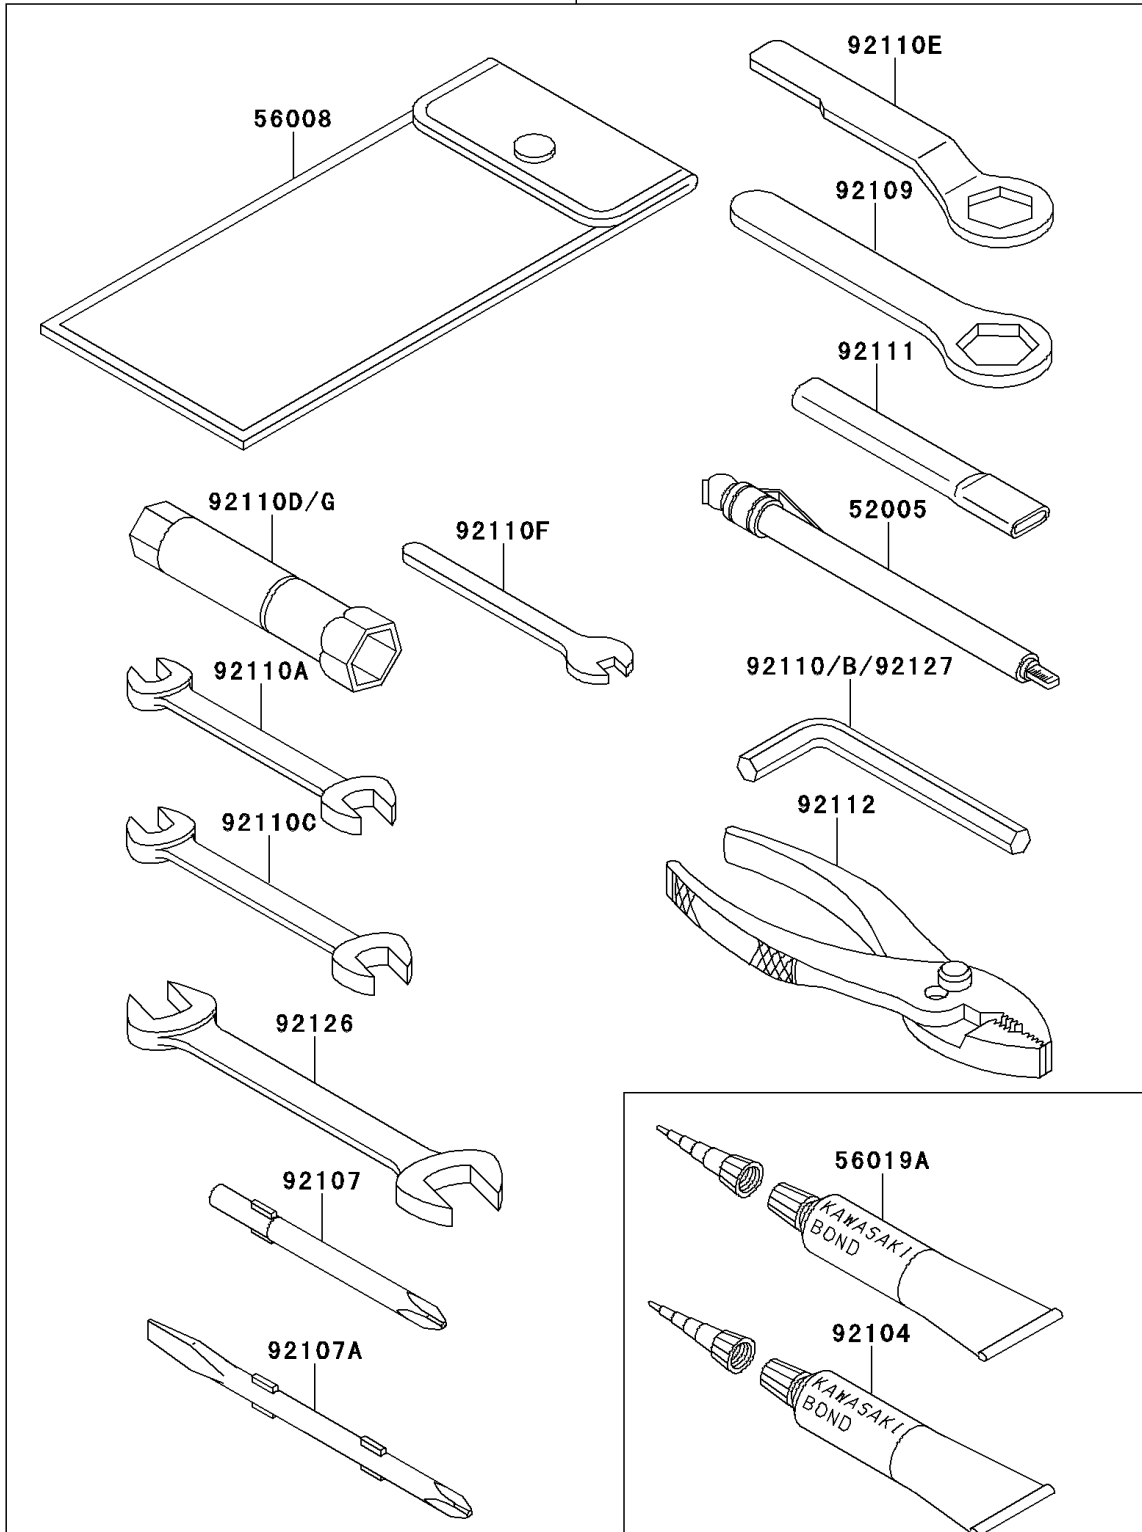

1997 GPZ 1100 PARTS DIAGRAM

Owner's Tools

56007

F2810

1997 GPZ 1100 PARTS LIST

Owner's Tools

ITEM NAME	PART NUMBER	QUANTITY
GAUGE,AIR,3.5KG/CM2 (Ref # 52005)	52005-1031	1
TOOL-KIT (Ref # 56007)	56007-1395	1
BAG,TOOL (Ref # 56008)	56008-006	1
THREE BOND TB1211,HT/RS,WHITE (Ref # 56019A)	56019-120	1
GASKET-LIQUID,TUBE,100G,BLACK (Ref # 92104)	92104-1003	1
TOOL-DRIVER,#3PHILLIPS (Ref # 92107)	92107-1002	1
TOOL-DRIVER,#2PHILLIPS&SLOT (Ref # 92107A)	92107-1052	1
TOOL-WRENCH,BOX END,27MM (Ref # 92109)	92109-009	1
TOOL-WRENCH,ALLEN,5MM (Ref # 92110)	92110-1015	1
TOOL-WRENCH,OPEN END,10X12 (Ref # 92110A)	92110-1038	1
TOOL-WRENCH,HOOK&BOXEND,14MM (Ref # 92110B)	92110-1040	1
TOOL-WRENCH,OPEN END,14X17 (Ref # 92110C)	92110-1045	1
TOOL-WRENCH,BOX,16MM (Ref # 92110D)	92110-1145	1
TOOL-WRENCH,BOX END,22MM (Ref # 92110E)	92110-1148	1
TOOL-WRENCH,OPEN END,6MM (Ref # 92110F)	92110-1157	1
TOOL-WRENCH,BOX,10X12 (Ref # 92110G)	92110-1171	1
TOOL-BAR,BOX END WRENCH (Ref # 92111)	92111-1052	1
TOOL-PLIERS (Ref # 92112)	92112-003	1
TOOL-WRENCH,OPEN END,8X10 (Ref # 92126)	92126-001	1
TOOL-WRENCH,ALLEN,6MM (Ref # 92127)	92127-003	1