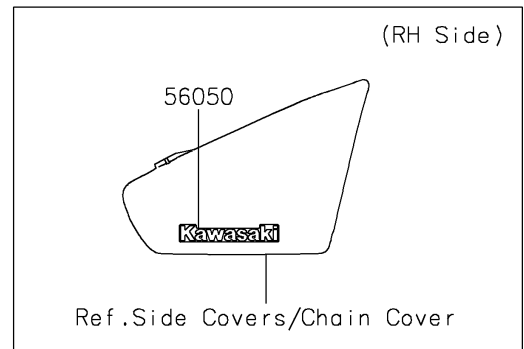

2025 Vulcan 900 Classic LT PARTS DIAGRAM

Decals(DSFNN/DSFNL)

F2861C

2025 Vulcan 900 Classic LT PARTS LIST

Decals(DSFNN/DSFNL)

ITEM NAME	PART NUMBER	QUANTITY
MARK,SIDE COVER,KAWASAKI (Ref # 56050)	56050-1901	1
MARK,FUEL TANK,LH (Ref # 56052)	56052-0810	1
MARK,FUEL TANK,RH (Ref # 56052A)	56052-0811	1
MARK,PLATE (Ref # 56052B)	56052-0851	1
MARK,BACKREST (Ref # 56052C)	56052-0852	1
PATTERN,FUEL TANK (Ref # 56077)	56077-2354	2
PATTERN,FENDER (Ref # 56077A)	56077-2356	4