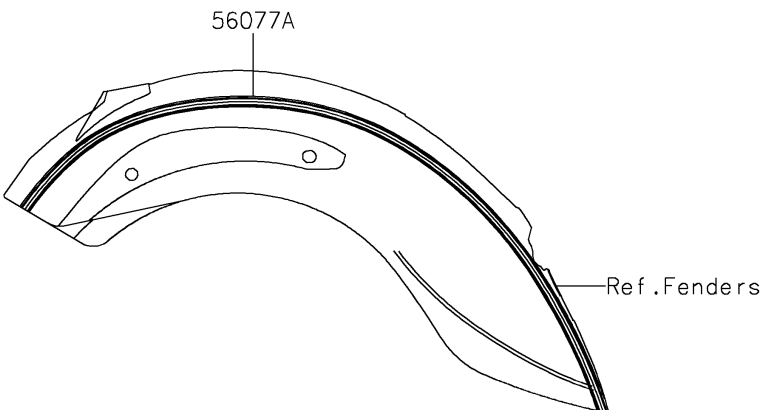

2025 Vulcan 900 Classic LT PARTS DIAGRAM

Decals(DSFNN/DSFNL)

F2861C

2025 Vulcan 900 Classic LT PARTS LIST

Decals(DSFNN/DSFNL)

ITEM NAME	PART NUMBER	QUANTITY
MARK,SIDE COVER,KAWASAKI (Ref # 56050)	56050-1901	1
MARK,FUEL TANK,LH (Ref # 56052)	56052-0810	1
MARK,FUEL TANK,RH (Ref # 56052A)	56052-0811	1
MARK,PLATE (Ref # 56052B)	56052-0851	1
MARK,BACKREST (Ref # 56052C)	56052-0852	1
PATTERN,FUEL TANK (Ref # 56077)	56077-2354	2
PATTERN,FENDER (Ref # 56077A)	56077-2356	4