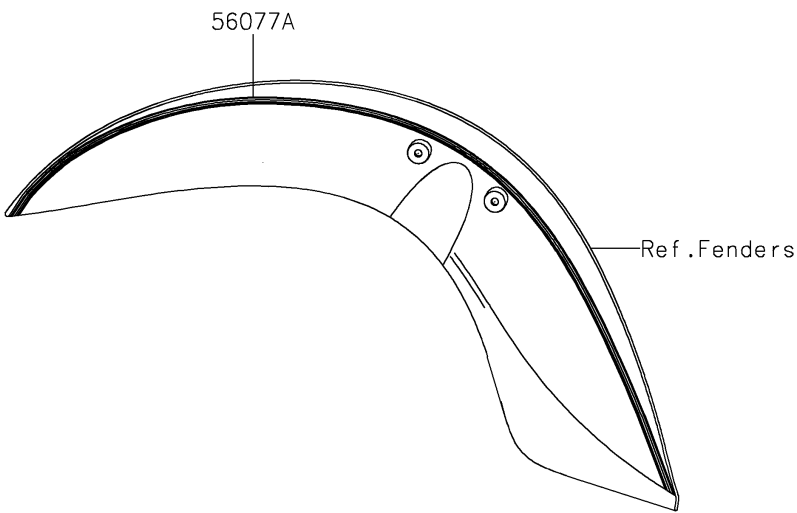

2025 Vulcan 900 Classic LT PARTS DIAGRAM

Decals(DSFNN/DSFNL)

F2861C

2025 Vulcan 900 Classic LT PARTS LIST

Decals(DSFNN/DSFNL)

ITEM NAME	PART NUMBER	QUANTITY
MARK,SIDE COVER,KAWASAKI (Ref # 56050)	56050-1901	1
MARK,FUEL TANK,LH (Ref # 56052)	56052-0810	1
MARK,FUEL TANK,RH (Ref # 56052A)	56052-0811	1
MARK,PLATE (Ref # 56052B)	56052-0851	1
MARK,BACKREST (Ref # 56052C)	56052-0852	1
PATTERN,FUEL TANK (Ref # 56077)	56077-2354	2
PATTERN,FENDER (Ref # 56077A)	56077-2356	4