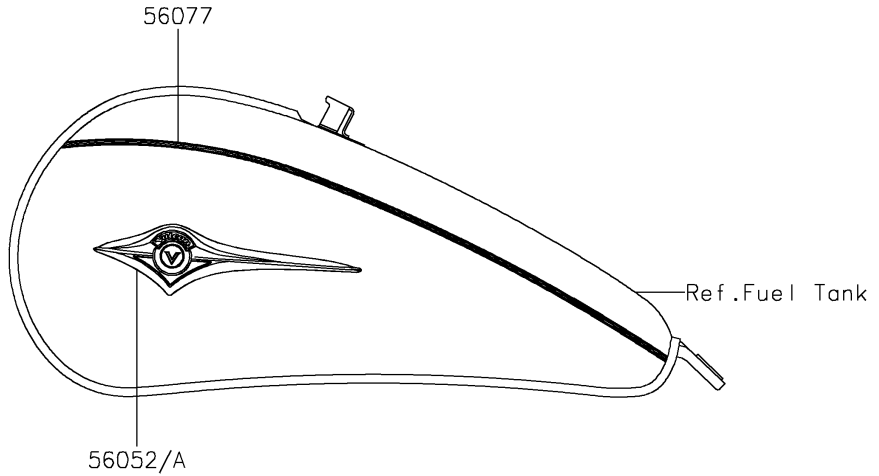

2025 Vulcan 900 Classic LT PARTS DIAGRAM

Decals(DSFNN/DSFNL)

F2861C

2025 Vulcan 900 Classic LT PARTS LIST

Decals(DSFNN/DSFNL)

ITEM NAME	PART NUMBER	QUANTITY
MARK,SIDE COVER,KAWASAKI (Ref # 56050)	56050-1901	1
MARK,FUEL TANK,LH (Ref # 56052)	56052-0810	1
MARK,FUEL TANK,RH (Ref # 56052A)	56052-0811	1
MARK,PLATE (Ref # 56052B)	56052-0851	1
MARK,BACKREST (Ref # 56052C)	56052-0852	1
PATTERN,FUEL TANK (Ref # 56077)	56077-2354	2
PATTERN,FENDER (Ref # 56077A)	56077-2356	4