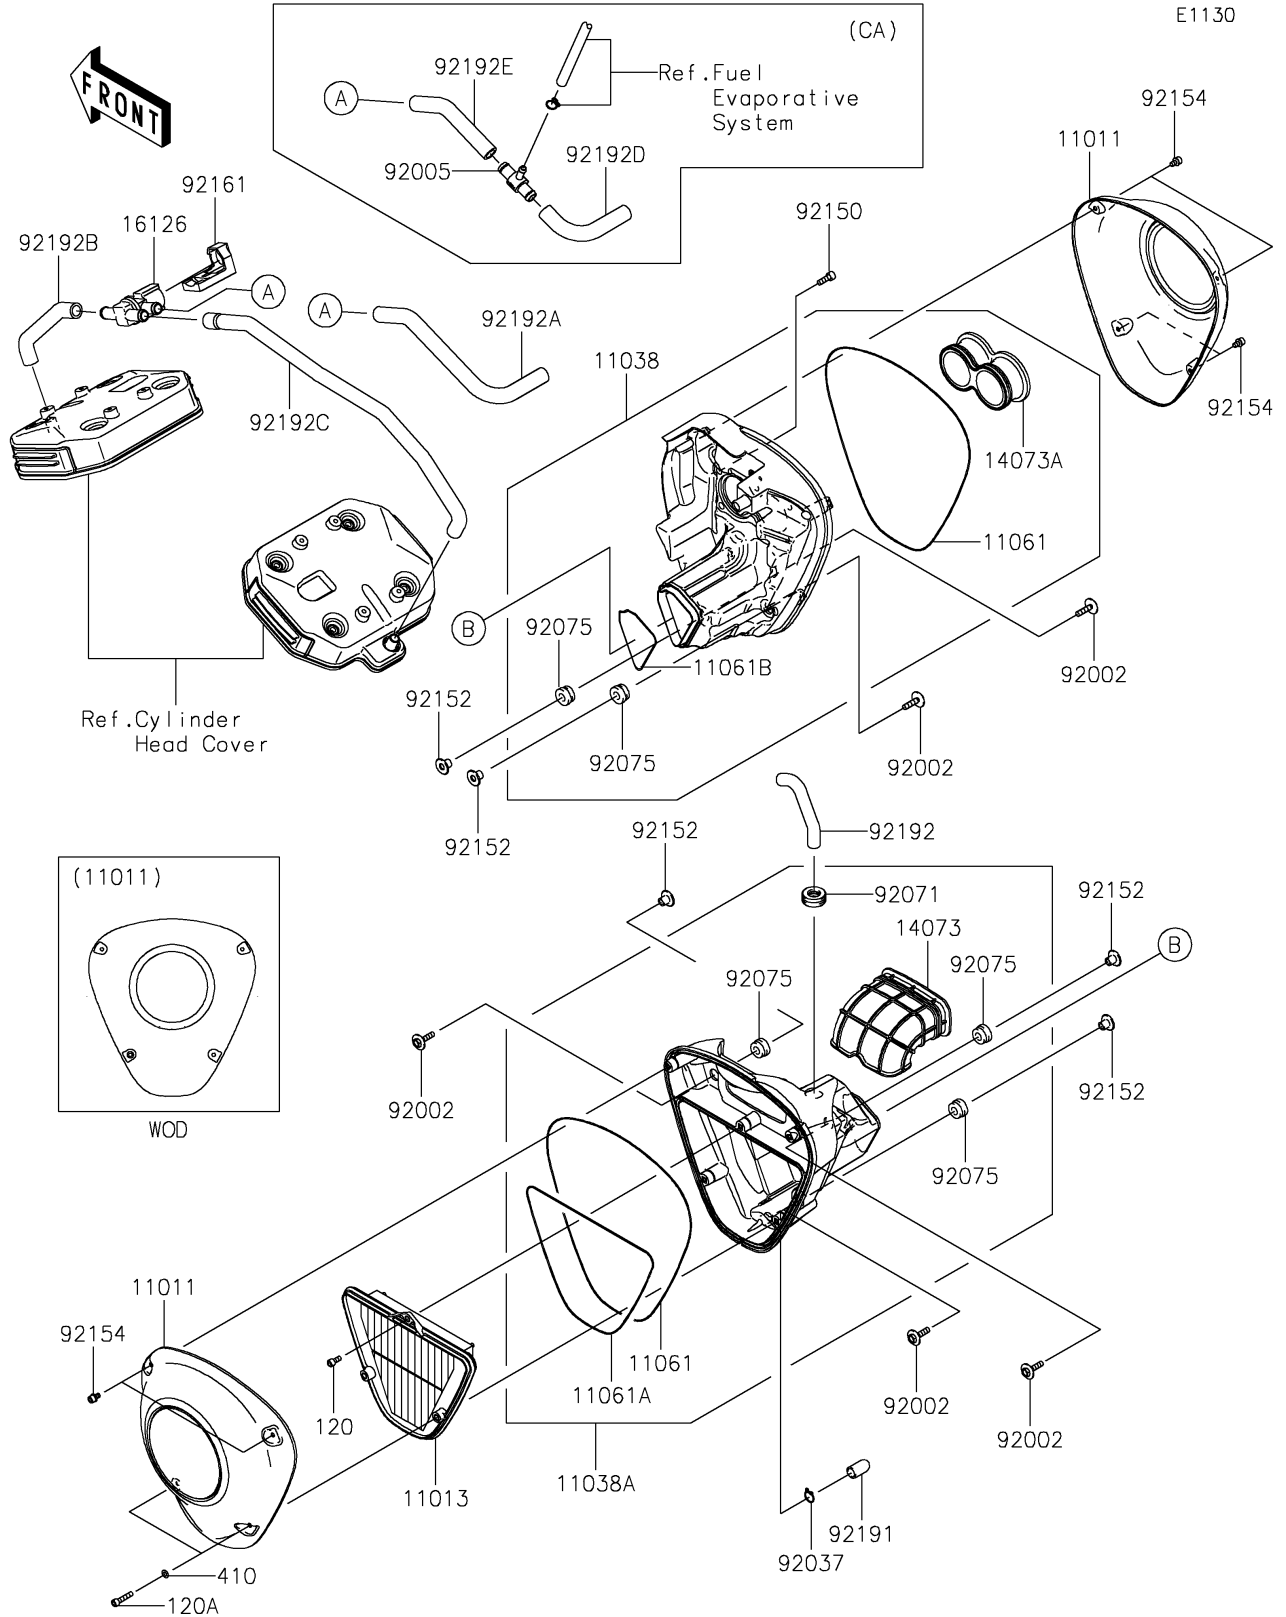

2023 VULCAN® 1700 VOYAGER® ABS PARTS DIAGRAM

Air Cleaner