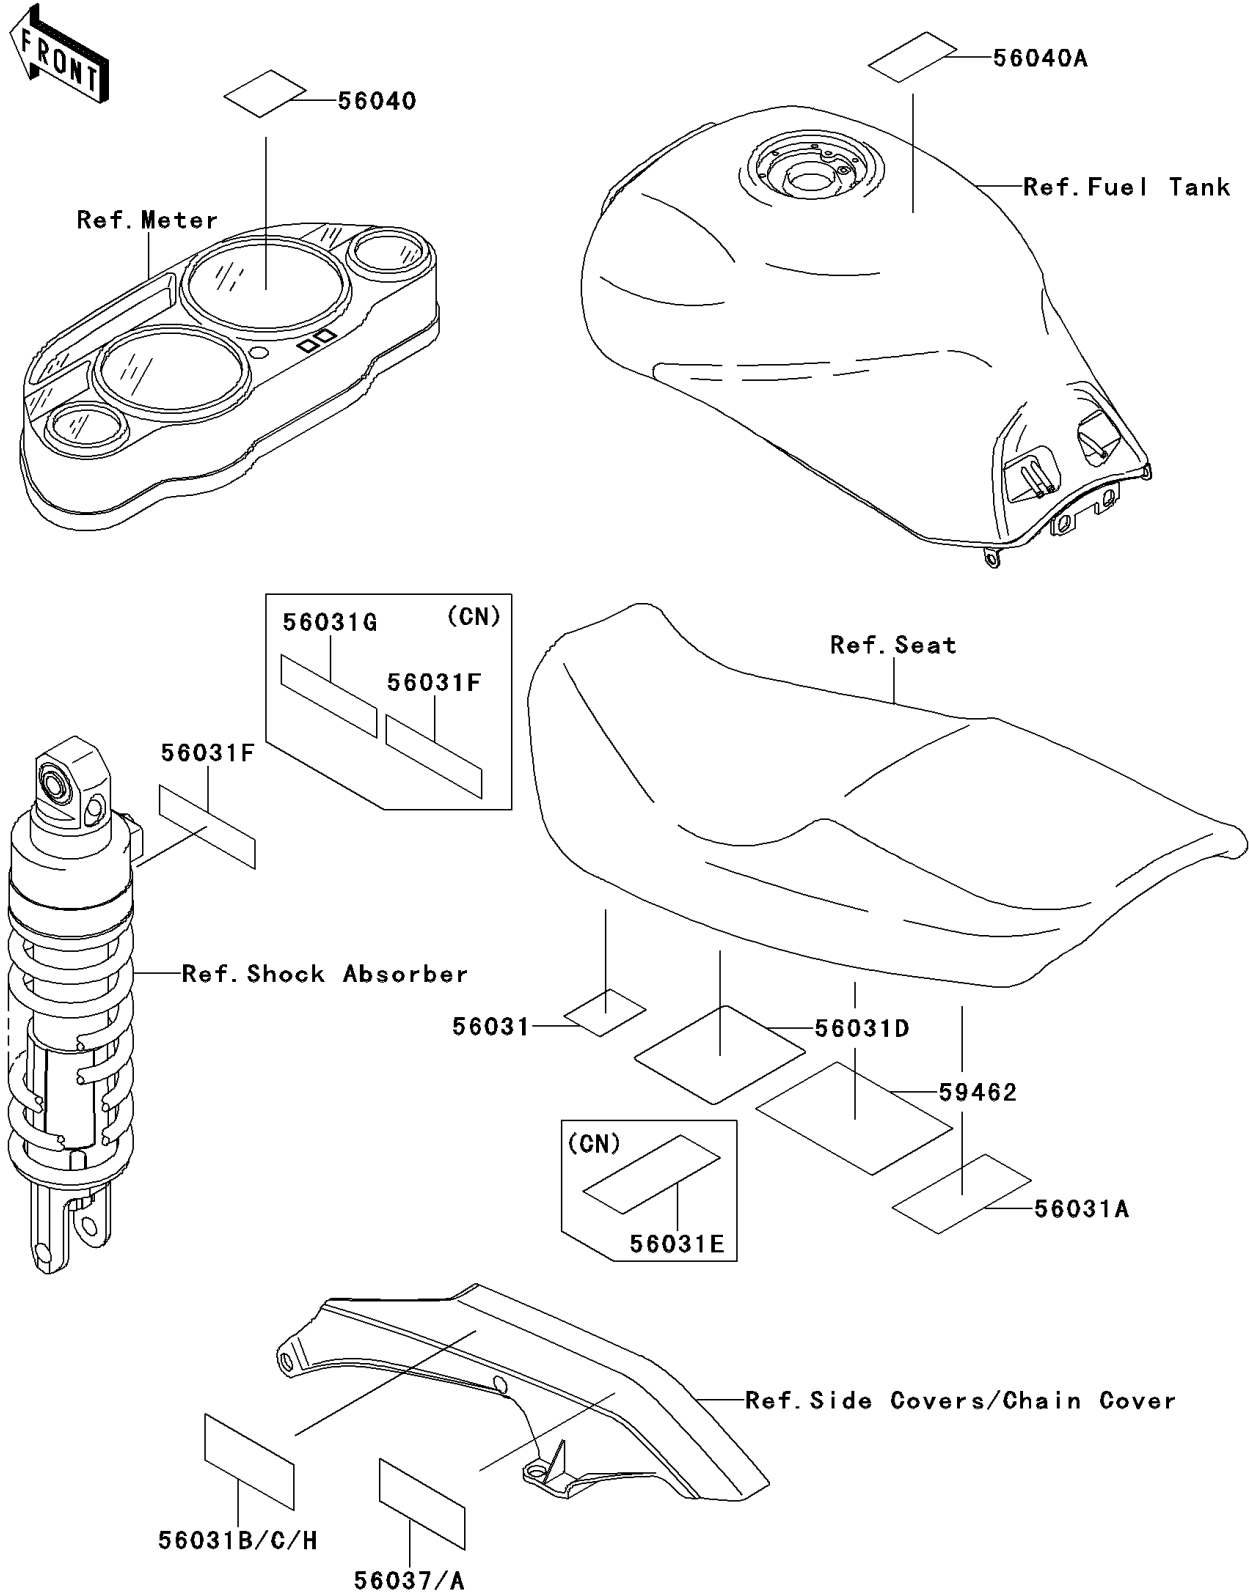

# 1997 GPZ 1100 PARTS DIAGRAM

Labels

F2860

# 1997 GPZ 1100 PARTS LIST

## Labels

ITEM NAME	PART NUMBER	QUANTITY
LABEL-MANUAL,OIL&OIL FILTER (Ref # 56031A)	56031-1728	1
LABEL-MANUAL,DAILY SAFETY (Ref # 56031E)	56031-1933	1
LABEL-MANUAL,REAR SUSPENSION (Ref # 56031F)	56031-1943	1
LABEL-MANUAL,REAR SUSPANSION (Ref # 56031G)	56031-1944	1
LABEL-MANUAL,CHAIN (Ref # 56031H)	56031-1989	1
LABEL-SPECIFICATION,TIRE&LOAD (Ref # 56037A)	56037-1669	1