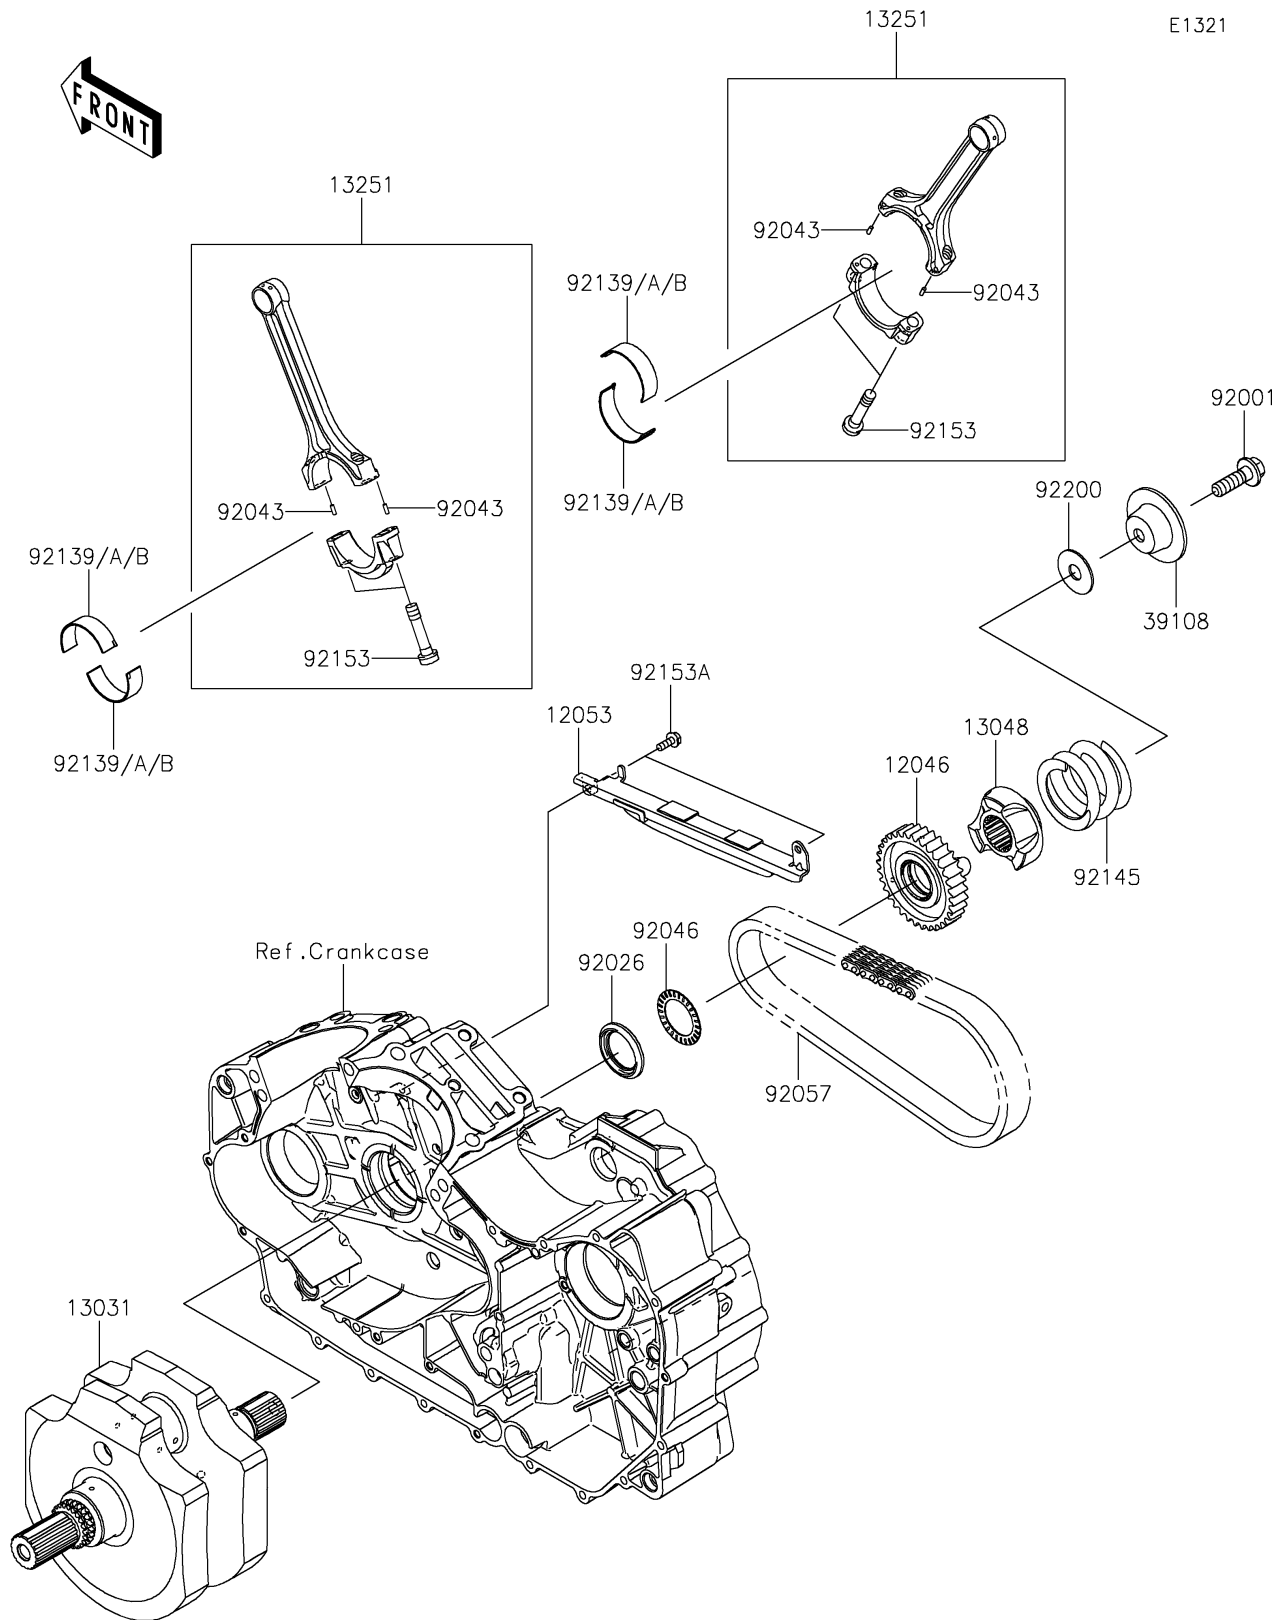

2022 Vulcan® 1700 Voyager ABS PARTS DIAGRAM

Crankshaft

2022 Vulcan® 1700 Voyager ABS PARTS LIST

Crankshaft

ITEM NAME	PART NUMBER	QUANTITY
SPROCKET,PRIMARY,33T (Ref # 12046)	12046-0065	1
GUIDE-CHAIN,PRIMARY,UPP (Ref # 12053)	12053-0122	1
CRANKSHAFT-COMP (Ref # 13031)	13031-0104	1
CAM-DAMPER (Ref # 13048)	13048-0017	1
ROD-ASSY-CONNECTING (Ref # 13251)	13251-0026	2
RETAINER-SPRING (Ref # 39108)	39108-0014	1
BOLT,FLANGED,12X40 (Ref # 92001)	92001-1146	1
SPACER (Ref # 92026)	92026-0145	1
PIN,3X8.5 (Ref # 92043)	92043-0033	4
BEARING-NEEDLE (Ref # 92046)	92046-0033	1
CHAIN,PRIMARY,89HV303CF-92 (Ref # 92057)	92057-0155	1
BUSHING,CONNECTING ROD,BLUE (Ref # 92139)	92139-0225	4
BUSHING,CONNECTING ROD,BLACK (Ref # 92139A)	92139-0226	AR
BUSHING,CONNECTING ROD,BROWN (Ref # 92139B)	92139-0227	AR
SPRING,58X11X46.5 (Ref # 92145)	92145-0592	1
BOLT,CONNECTING ROD (Ref # 92153)	92153-0314	4
BOLT,FLANGED,6X16 (Ref # 92153A)	92153-0713	2
WASHER,12X34X1.6 (Ref # 92200)	92200-0478	1