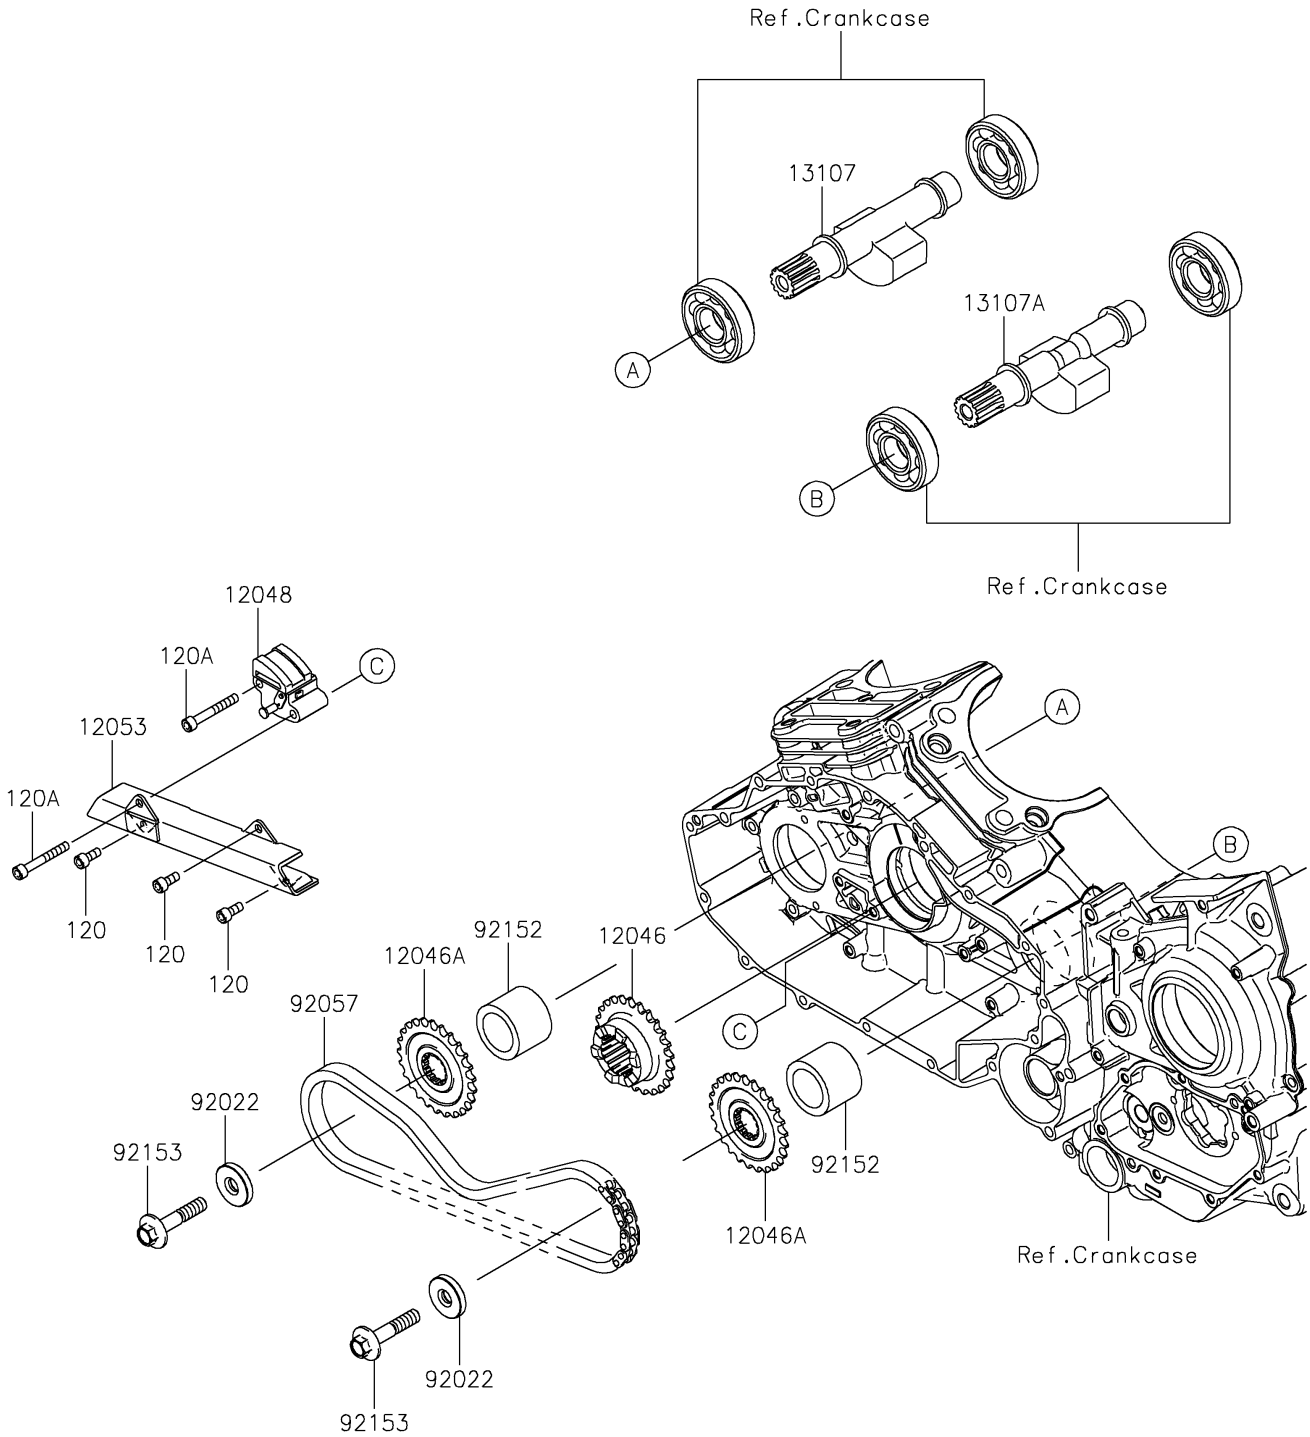

2025 Vulcan 1700 Voyager ABS PARTS DIAGRAM

Balancer

E1323

2025 Vulcan 1700 Voyager ABS PARTS LIST

Balancer

ITEM NAME	PART NUMBER	QUANTITY
SPROCKET,CRANK,25T (Ref # 12046)	12046-0066	1
SPROCKET,BALANCER,25T (Ref # 12046A)	12046-0087	2
TENSIONER-ASSY (Ref # 12048)	12048-0005	1
GUIDE-CHAIN,LONG (Ref # 12053)	12053-0003	1
SHAFT,BALANCER,FR (Ref # 13107)	13107-0185	1
SHAFT,BALANCER,RR (Ref # 13107A)	13107-0211	1
WASHER,10X33X6 (Ref # 92022)	92022-1906	2
CHAIN,DID 06FS-SDH (Ref # 92057)	92057-0563	1
COLLAR (Ref # 92152)	92152-0840	2
BOLT,10X50 (Ref # 92153)	92153-0317	2
BOLT-SOCKET,6X14 (Ref # 120)	120CA0614	3
BOLT-SOCKET,6X45 (Ref # 120A)	120CA0645	2