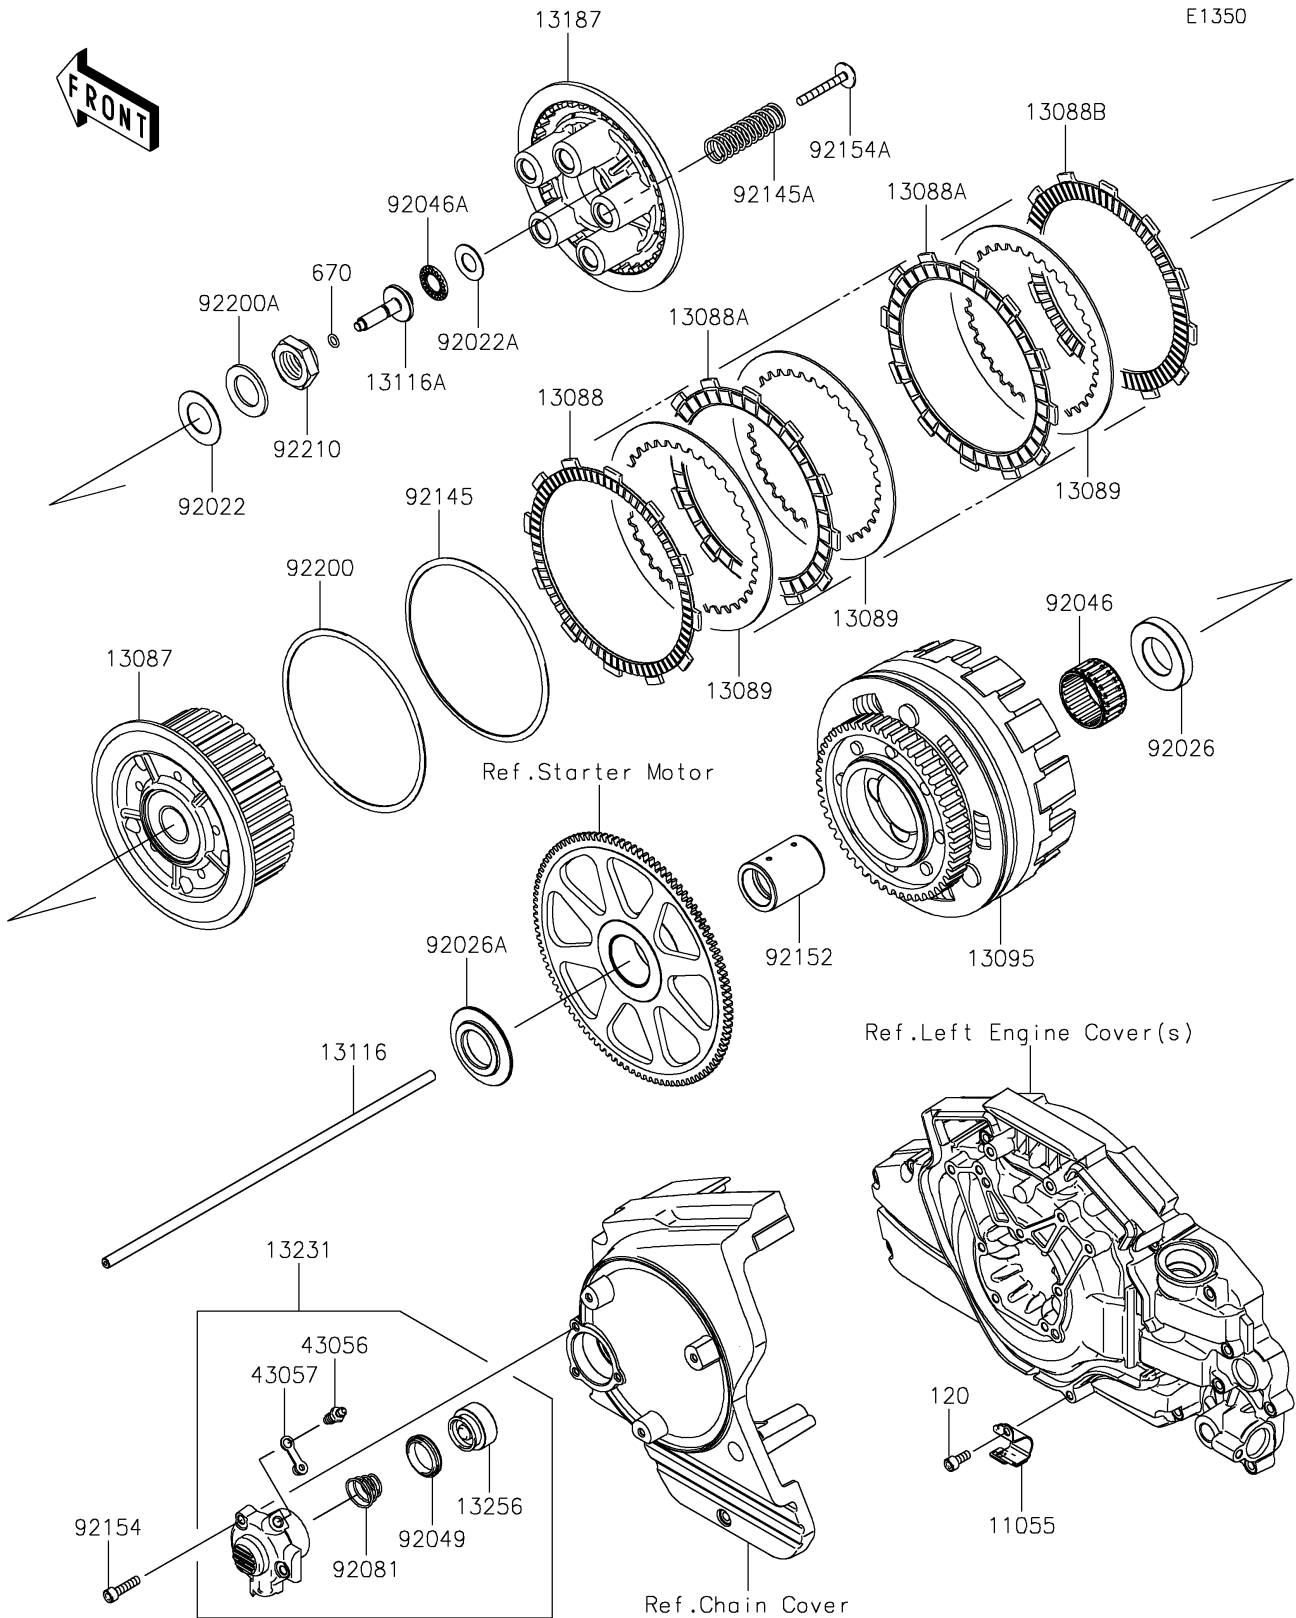

2024 VULCAN® 1700 VOYAGER® ABS PARTS DIAGRAM

Clutch

E1350

2024 VULCAN® 1700 VOYAGER® ABS PARTS LIST

Clutch

ITEM NAME	PART NUMBER	QUANTITY
BRACKET (Ref # 11055)	11055-0528	1
HUB-CLUTCH (Ref # 13087)	13087-0052	1
PLATE-FRICTION (Ref # 13088)	13088-0001	1
PLATE-FRICTION (Ref # 13088A)	13088-0011	8
PLATE-FRICTION (Ref # 13088B)	13088-1146	1
PLATE-CLUTCH,T=2.0 (Ref # 13089)	13089-1075	9
HOUSING-COMP-CLUTCH (Ref # 13095)	13095-0111	1
ROD-PUSH (Ref # 13116)	13116-0027	1
ROD-PUSH (Ref # 13116A)	13116-0033	1
PLATE-CLUTCH OPERATING (Ref # 13187)	13187-0002	1
RELEASE-ASSY-CLUTCH (Ref # 13231)	13231-0003	1
PISTON (Ref # 13256)	13256-1052	1
BREATHER (Ref # 43056)	43056-1055	1
CAP-BREATHER (Ref # 43057)	43057-1001	1
WASHER,25.3X44X1 (Ref # 92022)	92022-1390	1
WASHER,15.1X29X1.0 (Ref # 92022A)	92022-1463	1
SPACER (Ref # 92026)	92026-0136	1
SPACER (Ref # 92026A)	92026-0146	1
BEARING-NEEDLE,K40X48X25V3 (Ref # 92046)	92046-0001	1
BEARING-NEEDLE,AXK1102 (Ref # 92046A)	92046-1052	1
SEAL-OIL,PISTON (Ref # 92049)	92049-1165	1
SPRING,CLUTCH RELEASE (Ref # 92081)	92081-1644	1
SPRING (Ref # 92145)	92145-0033	1
SPRING (Ref # 92145A)	92145-0771	5
COLLAR,30X40X52.3 (Ref # 92152)	92152-0190	1
BOLT,SOCKET,6X25 (Ref # 92154)	92154-0085	3
BOLT,CLUTCH OPERATING (Ref # 92154A)	92154-0352	5
WASHER,140.1X150X1.2 (Ref # 92200)	92200-0015	1
WASHER,25.5X42X2.6 (Ref # 92200A)	92200-0016	1

2024 VULCAN® 1700 VOYAGER® ABS PARTS LIST

Clutch

ITEM NAME	PART NUMBER	QUANTITY
NUT,25MM (Ref # 92210)	92210-0138	1
BOLT-SOCKET,6X14 (Ref # 120)	120CC0614	1
O RING,7MM (Ref # 670)	670D1507	1