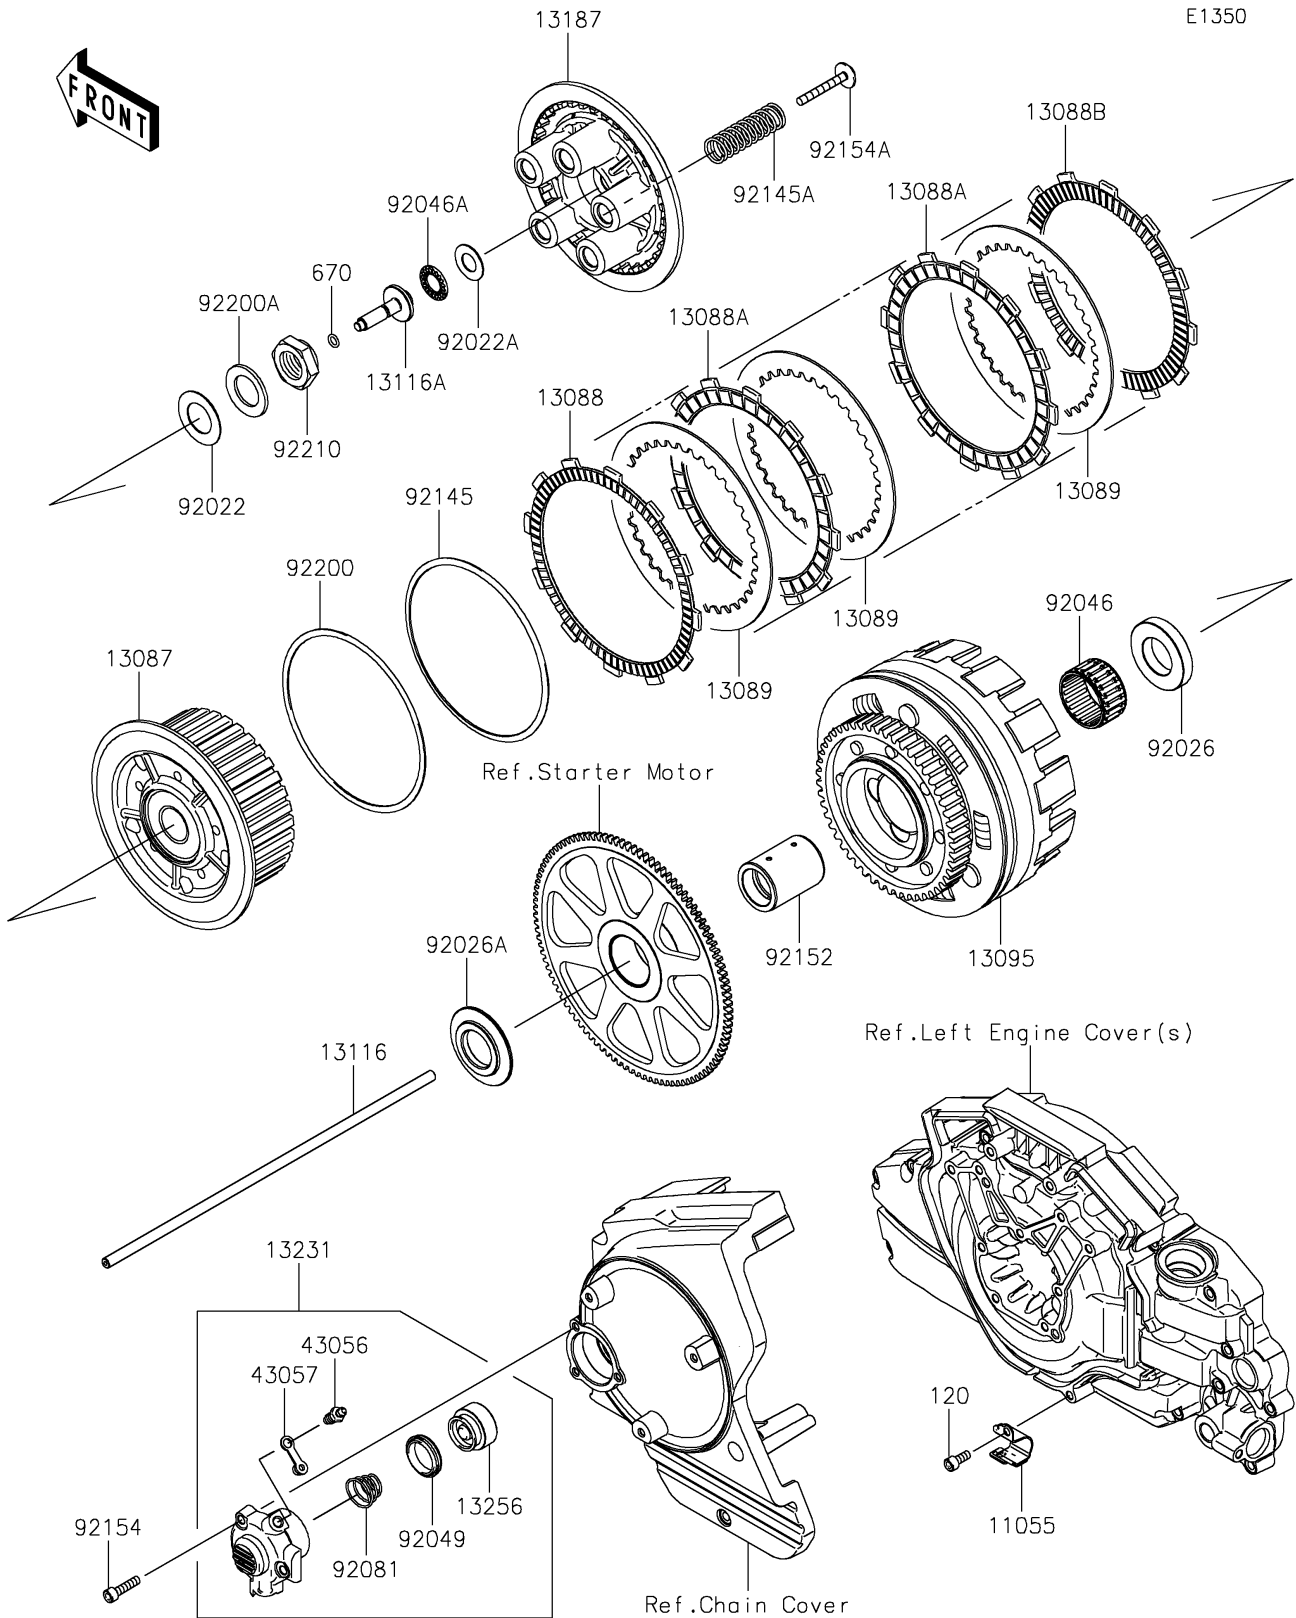

2025 Vulcan 1700 Voyager ABS PARTS DIAGRAM

Clutch

2025 Vulcan 1700 Voyager ABS PARTS LIST

Clutch

ITEM NAME	PART NUMBER	QUANTITY
BRACKET (Ref # 11055)	11055-0528	1
HUB-CLUTCH (Ref # 13087)	13087-0052	1
PLATE-FRICTION (Ref # 13088)	13088-0001	1
PLATE-FRICTION (Ref # 13088A)	13088-0011	8
PLATE-FRICTION (Ref # 13088B)	13088-1146	1
PLATE-CLUTCH,T=2.0 (Ref # 13089)	13089-1075	9
HOUSING-COMP-CLUTCH (Ref # 13095)	13095-0111	1
ROD-PUSH (Ref # 13116)	13116-0027	1
ROD-PUSH (Ref # 13116A)	13116-0033	1
PLATE-CLUTCH OPERATING (Ref # 13187)	13187-0002	1
RELEASE-ASSY-CLUTCH (Ref # 13231)	13231-0003	1
PISTON (Ref # 13256)	13256-1052	1
BREATHER (Ref # 43056)	43056-1055	1
CAP-BREATHER (Ref # 43057)	43057-1001	1
WASHER,25.3X44X1 (Ref # 92022)	92022-1390	1
WASHER,15.1X29X1.0 (Ref # 92022A)	92022-1463	1
SPACER (Ref # 92026)	92026-0136	1
SPACER (Ref # 92026A)	92026-0146	1
BEARING-NEEDLE,K40X48X25V3 (Ref # 92046)	92046-0001	1
BEARING-NEEDLE,AXK1102 (Ref # 92046A)	92046-1052	1
SEAL-OIL,PISTON (Ref # 92049)	92049-1165	1
SPRING,CLUTCH RELEASE (Ref # 92081)	92081-1644	1
SPRING (Ref # 92145)	92145-0033	1
SPRING (Ref # 92145A)	92145-0771	5
COLLAR,30X40X52.3 (Ref # 92152)	92152-0190	1
BOLT,SOCKET,6X25 (Ref # 92154)	92154-0085	3
BOLT,CLUTCH OPERATING (Ref # 92154A)	92154-0352	5
WASHER,140.1X150X1.2 (Ref # 92200)	92200-0015	1
WASHER,25.5X42X2.6 (Ref # 92200A)	92200-0016	1

2025 Vulcan 1700 Voyager ABS PARTS LIST

Clutch

ITEM NAME	PART NUMBER	QUANTITY
NUT,25MM (Ref # 92210)	92210-0138	1
BOLT-SOCKET,6X14 (Ref # 120)	120CC0614	1
O RING,7MM (Ref # 670)	670D1507	1