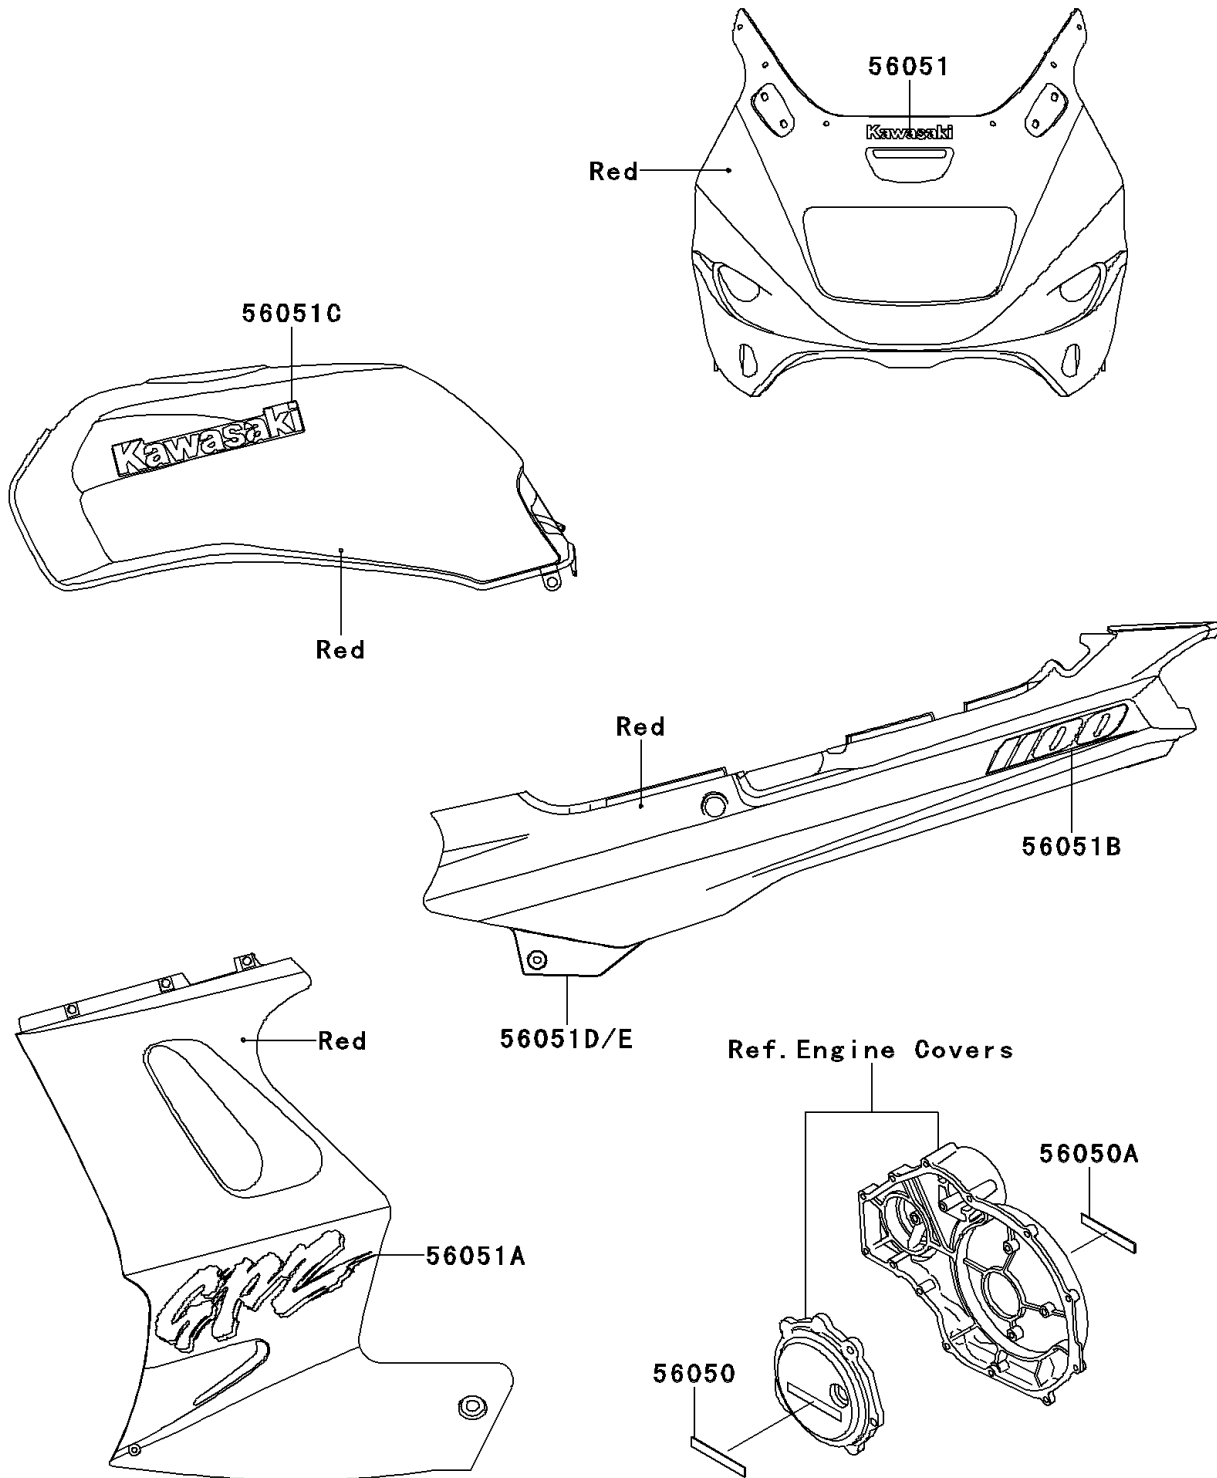

1995 GPZ 1100 PARTS DIAGRAM

Decals (Red)(ZX1100-E1/E2)

F2861

1995 GPZ 1100 PARTS LIST

Decals (Red)(ZX1100-E1/E2)

| ITEM NAME | PART NUMBER | QUANTITY |
|---|-------------|----------|
| MARK,ENGINE COVER,LH (Ref # 56050) | 56050-1094 | 1 |
| MARK,ENGINE COVER,RH (Ref # 56050A) | 56050-1095 | 1 |
| MARK,UPP COWLING,KAWASAKI (Ref # 56051) | 56051-1261 | 1 |
| MARK,LWR COWLING,GPZ (Ref # 56051A) | 56051-1262 | 2 |
| MARK,SIDE COVER,1100 (Ref # 56051B) | 56051-1263 | 2 |
| MARK,FUEL TANK,KAWASAKI (Ref # 56051C) | 56051-1267 | 2 |
| MARK,SIDE COVER,LH (Ref # 56051D) | 56051-1269 | 1 |
| MARK,SIDE COVER,RH (Ref # 56051E) | 56051-1270 | 1 |