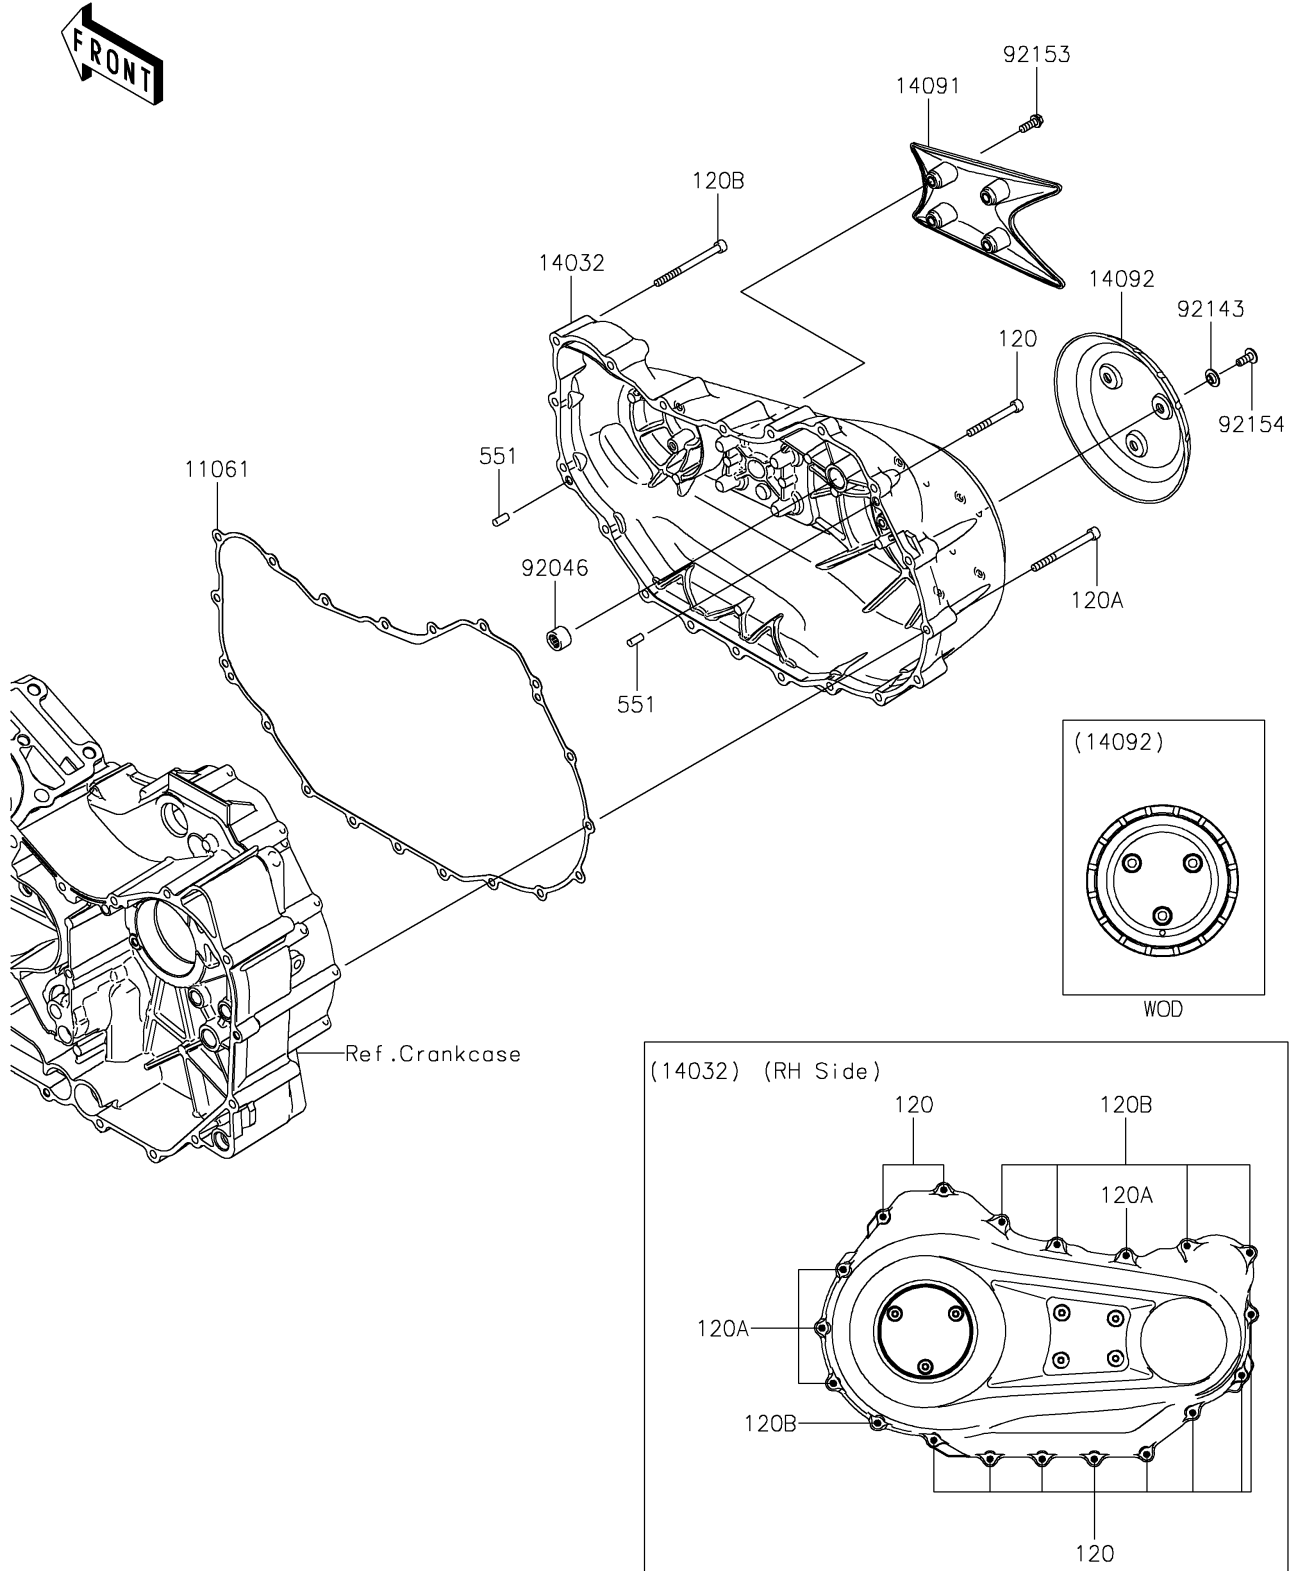

# 2023 Vulcan® 1700 Voyager ABS PARTS DIAGRAM

Right Engine Cover(s)

E1436

## 2023 Vulcan® 1700 Voyager ABS PARTS LIST

Right Engine Cover(s)

ITEM NAME	PART NUMBER	QUANTITY
GASKET,CLUTCH COVER (Ref # 11061)	11061-0337	1
COVER-CLUTCH (Ref # 14032)	14032-0141	1
COVER,CLUTCH,OUTER (Ref # 14091)	14091-0995	1
COVER,CLUTCH OUTER (Ref # 14092)	14092-0033	1
BEARING-NEEDLE,HK1212V11 (Ref # 92046)	92046-1292	1
COLLAR (Ref # 92143)	92143-1087	3
BOLT,6X16 (Ref # 92153)	92153-0825	4
BOLT,SOCKET,6X16 (Ref # 92154)	92154-0257	3
BOLT-SOCKET,6X50 (Ref # 120)	120CC0650	10
BOLT-SOCKET,6X65 (Ref # 120A)	120CC0665	4
BOLT-SOCKET,6X75 (Ref # 120B)	120CC0675	5
PIN-DOWEL,6X14 (Ref # 551)	551A0614	2