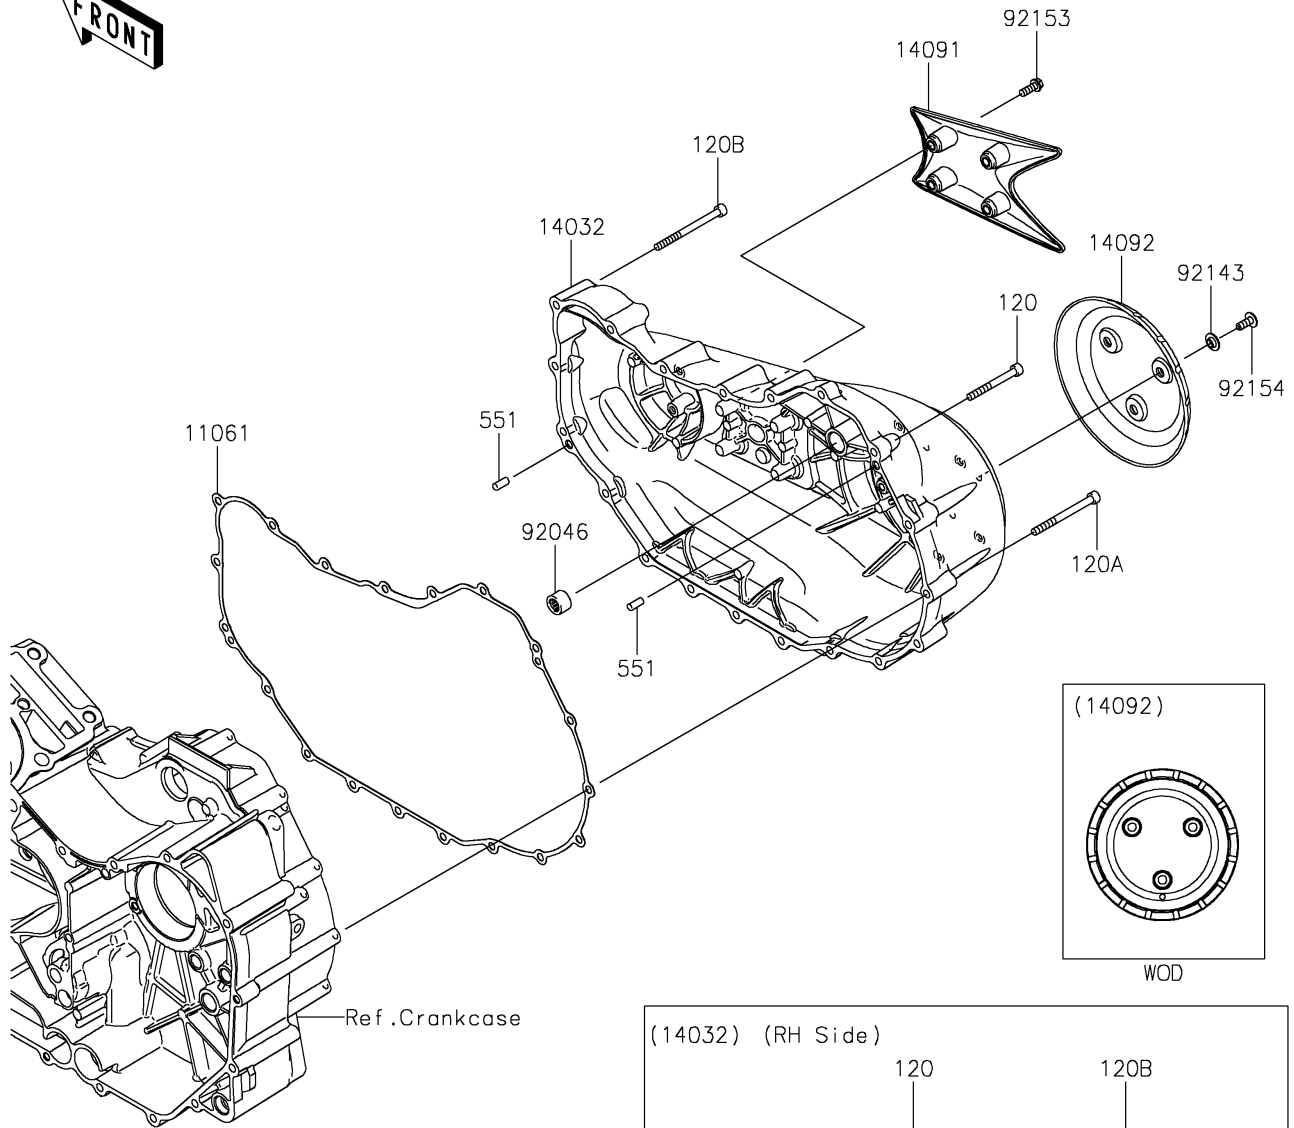

2024 VULCAN® 1700 VOYAGER® ABS PARTS DIAGRAM

Right Engine Cover(s)

E1436

2024 VULCAN® 1700 VOYAGER® ABS PARTS LIST

Right Engine Cover(s)

ITEM NAME	PART NUMBER	QUANTITY
GASKET,CLUTCH COVER (Ref # 11061)	11061-0337	1
COVER-CLUTCH (Ref # 14032)	14032-0141	1
COVER,CLUTCH,OUTER (Ref # 14091)	14091-0995	1
COVER,CLUTCH OUTER (Ref # 14092)	14092-0033	1
BEARING-NEEDLE,HK1212V11 (Ref # 92046)	92046-1292	1
COLLAR (Ref # 92143)	92143-1087	3
BOLT,6X16 (Ref # 92153)	92153-0825	4
BOLT,SOCKET,6X16 (Ref # 92154)	92154-0257	3
BOLT-SOCKET,6X50 (Ref # 120)	120CC0650	10
BOLT-SOCKET,6X65 (Ref # 120A)	120CC0665	4
BOLT-SOCKET,6X75 (Ref # 120B)	120CC0675	5
PIN-DOWEL,6X14 (Ref # 551)	551A0614	2