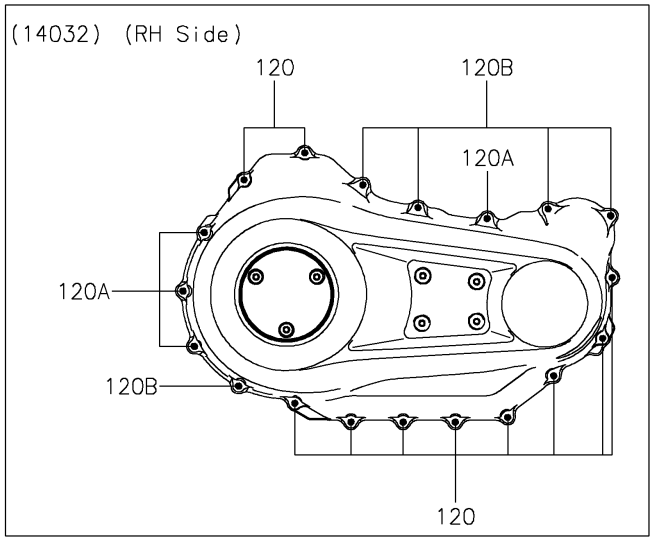

2024 VULCAN® 1700 VOYAGER® ABS PARTS DIAGRAM

Right Engine Cover(s)

E1436

2024 VULCAN® 1700 VOYAGER® ABS PARTS LIST

Right Engine Cover(s)

ITEM NAME	PART NUMBER	QUANTITY
GASKET,CLUTCH COVER (Ref # 11061)	11061-0337	1
COVER-CLUTCH (Ref # 14032)	14032-0141	1
COVER,CLUTCH,OUTER (Ref # 14091)	14091-0995	1
COVER,CLUTCH OUTER (Ref # 14092)	14092-0033	1
BEARING-NEEDLE,HK1212V11 (Ref # 92046)	92046-1292	1
COLLAR (Ref # 92143)	92143-1087	3
BOLT,6X16 (Ref # 92153)	92153-0825	4
BOLT,SOCKET,6X16 (Ref # 92154)	92154-0257	3
BOLT-SOCKET,6X50 (Ref # 120)	120CC0650	10
BOLT-SOCKET,6X65 (Ref # 120A)	120CC0665	4
BOLT-SOCKET,6X75 (Ref # 120B)	120CC0675	5
PIN-DOWEL,6X14 (Ref # 551)	551A0614	2