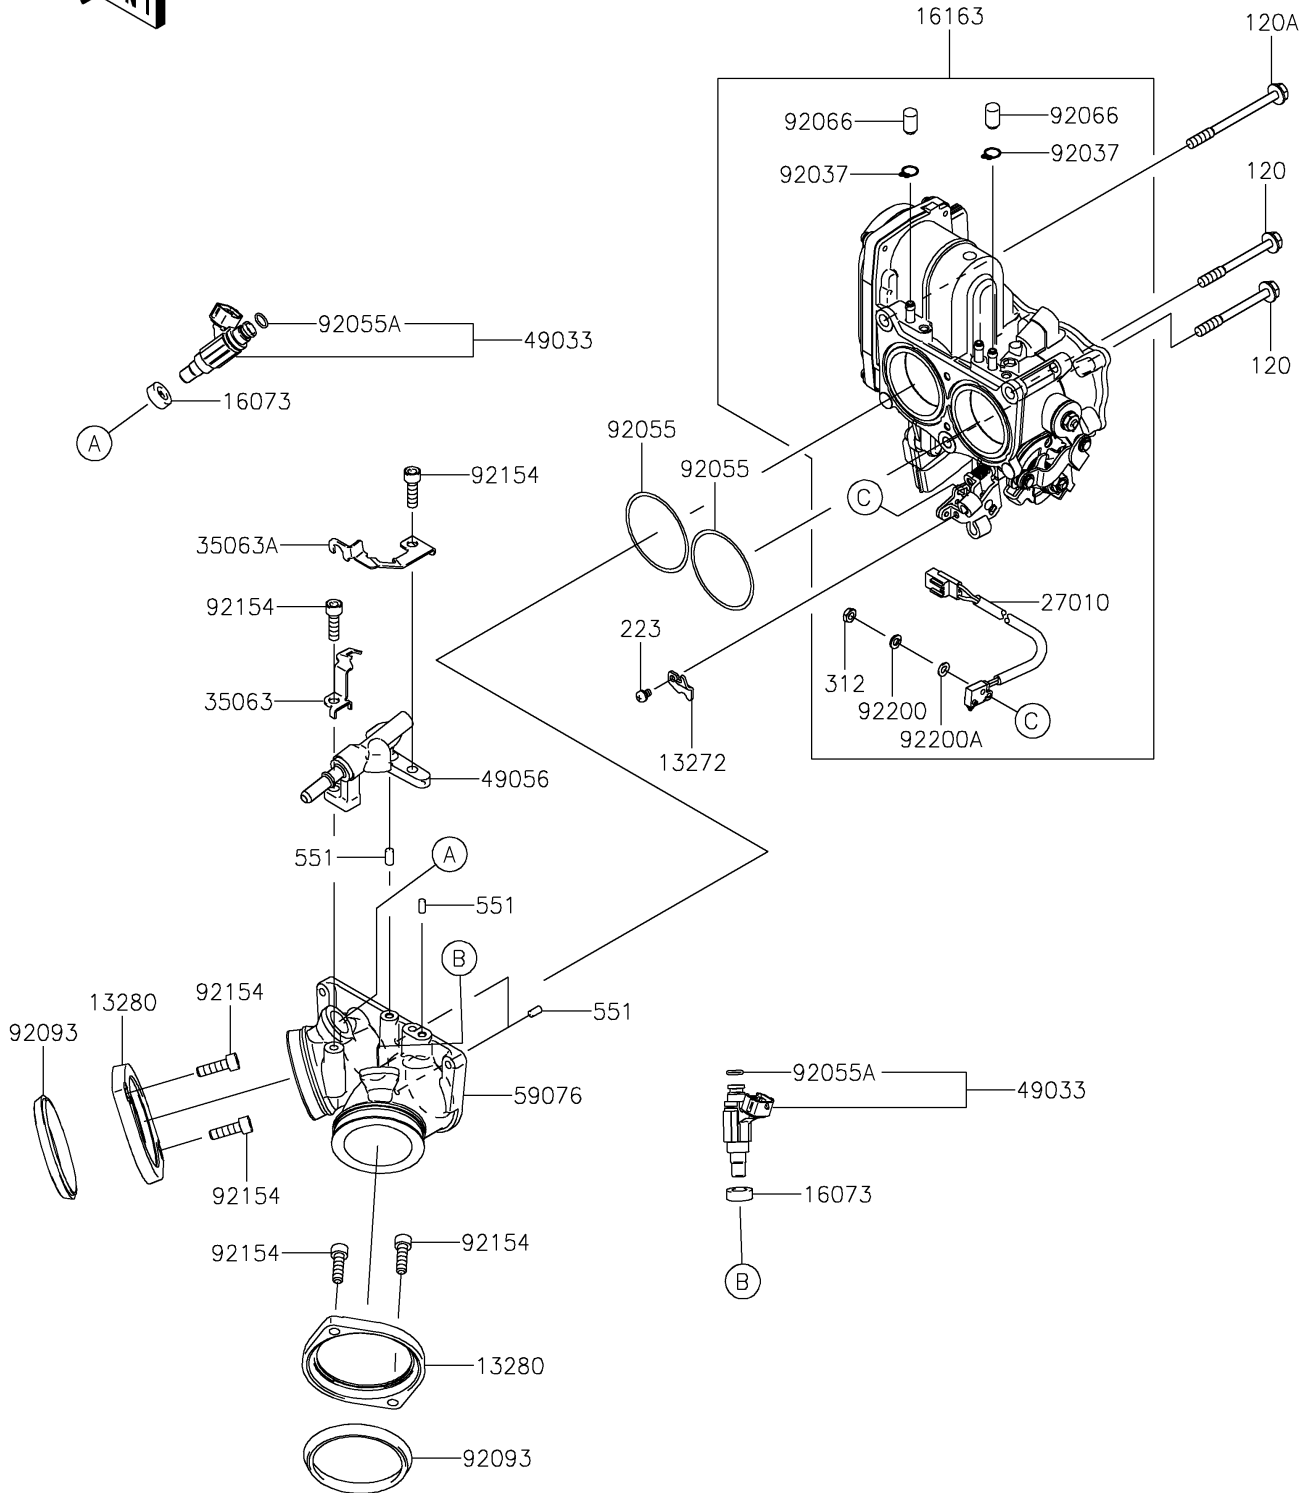

2025 Vulcan 1700 Voyager ABS PARTS DIAGRAM

Throttle

E1510

2025 Vulcan 1700 Voyager ABS PARTS LIST

Throttle

ITEM NAME	PART NUMBER	QUANTITY
PLATE,CABLE STOPPER (Ref # 13272)	13272-0620	1
HOLDER,INTAKE MANIFOLD (Ref # 13280)	13280-0007	2
INSULATOR (Ref # 16073)	16073-3707	2
THROTTLE-ASSY,EACW42 (Ref # 16163)	16163-0124	1
SWITCH,AUTOCRUISE CANCEL (Ref # 27010)	27010-0093	1
STAY (Ref # 35063)	35063-0075	1
STAY (Ref # 35063A)	35063-0076	1
NOZZLE-INJECTION (Ref # 49033)	49033-0003	2
PIPE-INJECTION (Ref # 49056)	49056-0020	1
MANIFOLD-INTAKE (Ref # 59076)	59076-0005	1
CLAMP,BREATHER TUBE (Ref # 92037)	92037-174	2
RING-O,49.7X2.4 (Ref # 92055)	92055-0183	2
RING-O,INJECTION NOZZLE (Ref # 92055A)	92055-1622	2
PLUG,FITTING (Ref # 92066)	92066-1549	2
SEAL (Ref # 92093)	92093-0006	2
BOLT,SOCKET,6X20 (Ref # 92154)	92154-1837	6
WASHER,SPRING (Ref # 92200)	92200-0539	1
WASHER (Ref # 92200A)	92200-0540	1
BOLT-SOCKET,6X60 (Ref # 120)	120CA0660	2
BOLT-SOCKET,6X75 (Ref # 120A)	120CA0675	1
SCREW-PAN-WS-CROS,4X6 (Ref # 223)	223AA0406	1
NUT-HEX (Ref # 312)	312BC0300	1
PIN-DOWEL,4X8 (Ref # 551)	551A0408	4