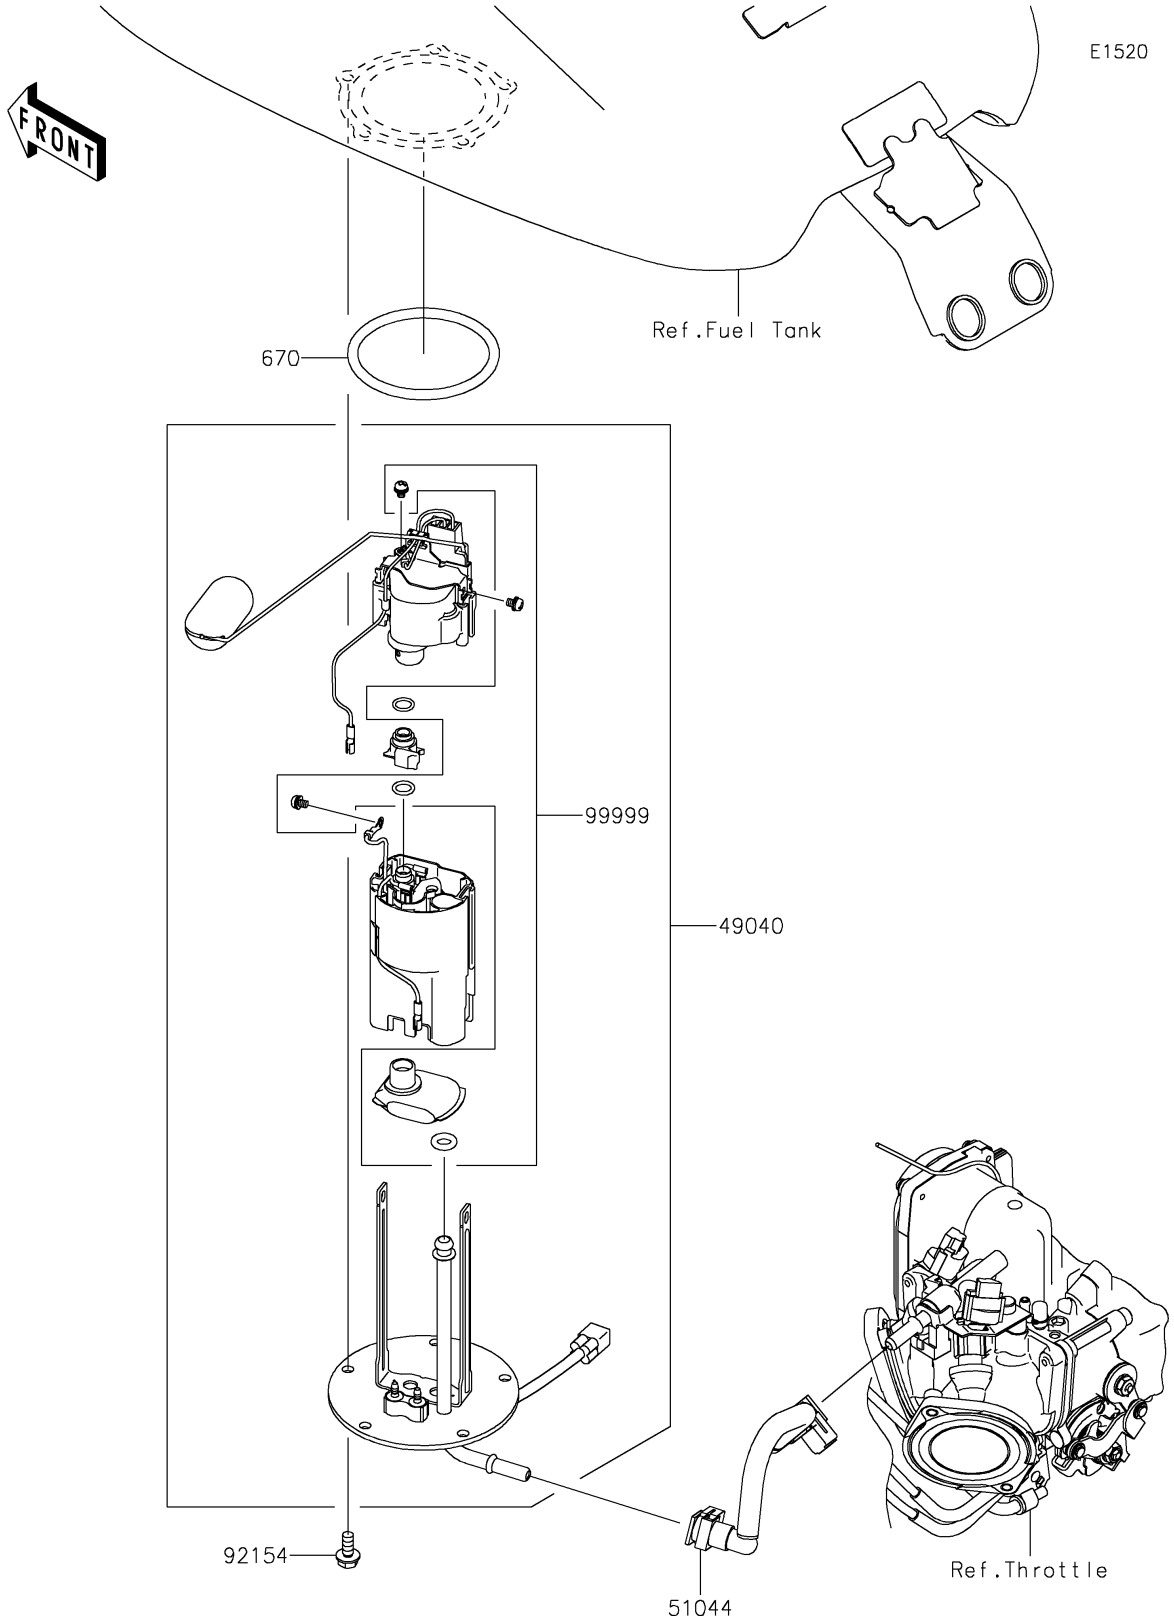

2022 Vulcan® 1700 Voyager ABS PARTS DIAGRAM

Fuel Pump

2022 Vulcan® 1700 Voyager ABS PARTS LIST

Fuel Pump

ITEM NAME	PART NUMBER	QUANTITY
PUMP-FUEL (Ref # 49040)	49040-0035	1
TUBE-ASSY,FUEL (Ref # 51044)	51044-0867	1
BOLT,FLANGED,6X12 (Ref # 92154)	92154-1848	5
KIT,FUEL FILTER (Ref # 99999)	99999-0522	1
O RING (Ref # 670)	670E5075	1