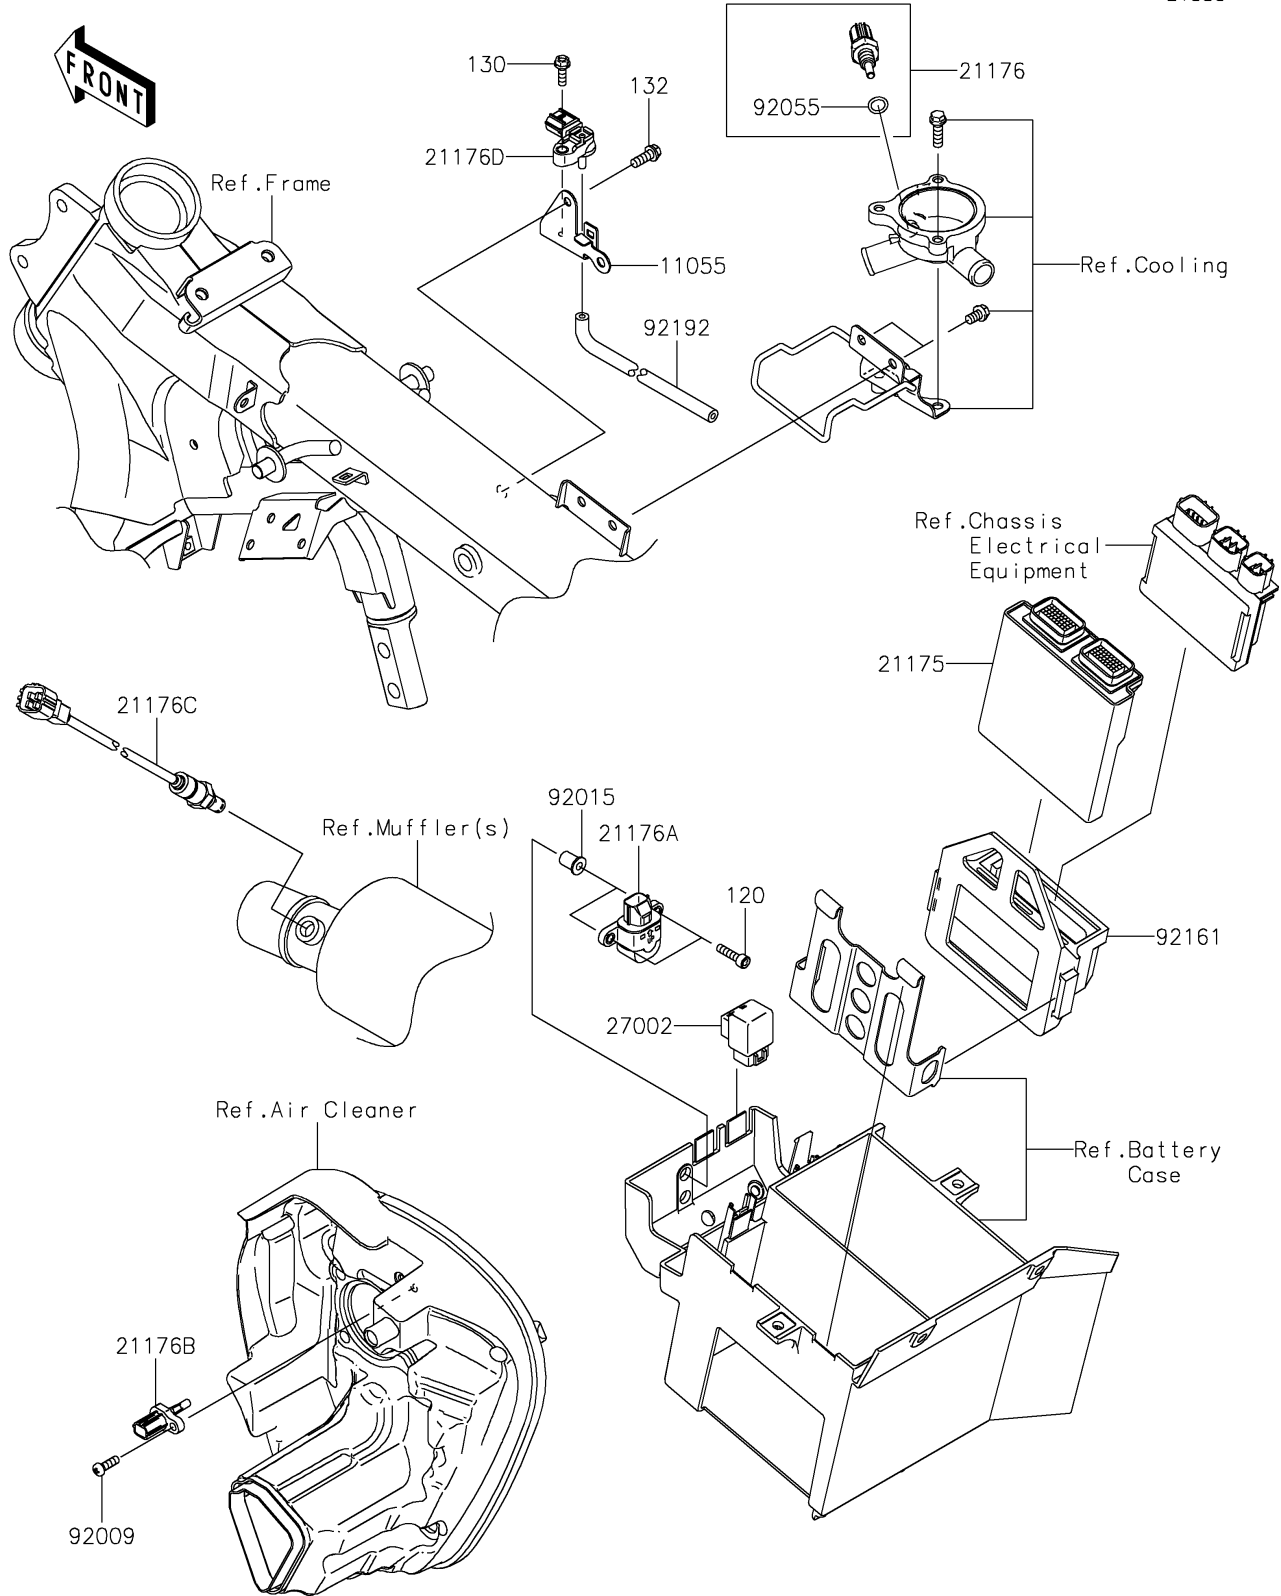

2023 Vulcan® 1700 Voyager ABS PARTS DIAGRAM

Fuel Injection

E1530

2023 Vulcan® 1700 Voyager ABS PARTS LIST

Fuel Injection

ITEM NAME	PART NUMBER	QUANTITY
BRACKET (Ref # 11055)	11055-0569	1
CONTROL UNIT-ELECTRONIC (Ref # 21175)	21175-0927	1
SENSOR,WATER TEMP (Ref # 21176)	21176-0009	1
SENSOR (Ref # 21176A)	21176-0025	1
SENSOR,AIR TEMPERATURE (Ref # 21176B)	21176-0048	1
SENSOR,OXYGEN (Ref # 21176C)	21176-0090	1
SENSOR,PRESSURE (Ref # 21176D)	21176-0111	1
RELAY-ASSY (Ref # 27002)	27002-1062	1
SCREW,TAPPING,5X16 (Ref # 92009)	92009-1984	1
NUT,WELL,5MM (Ref # 92015)	92015-1757	2
RING-O,9.5X1.9 (Ref # 92055)	92055-0016	1
DAMPER (Ref # 92161)	92161-0092	1
TUBE,FITTING-ASV (Ref # 92192)	92192-0354	1
BOLT-SOCKET,5X20 (Ref # 120)	120CA0520	2
BOLT-FLANGED,5X16 (Ref # 130)	130BA0516	1
BOLT-FLANGED-SMALL,6X16 (Ref # 132)	132BA0616	1