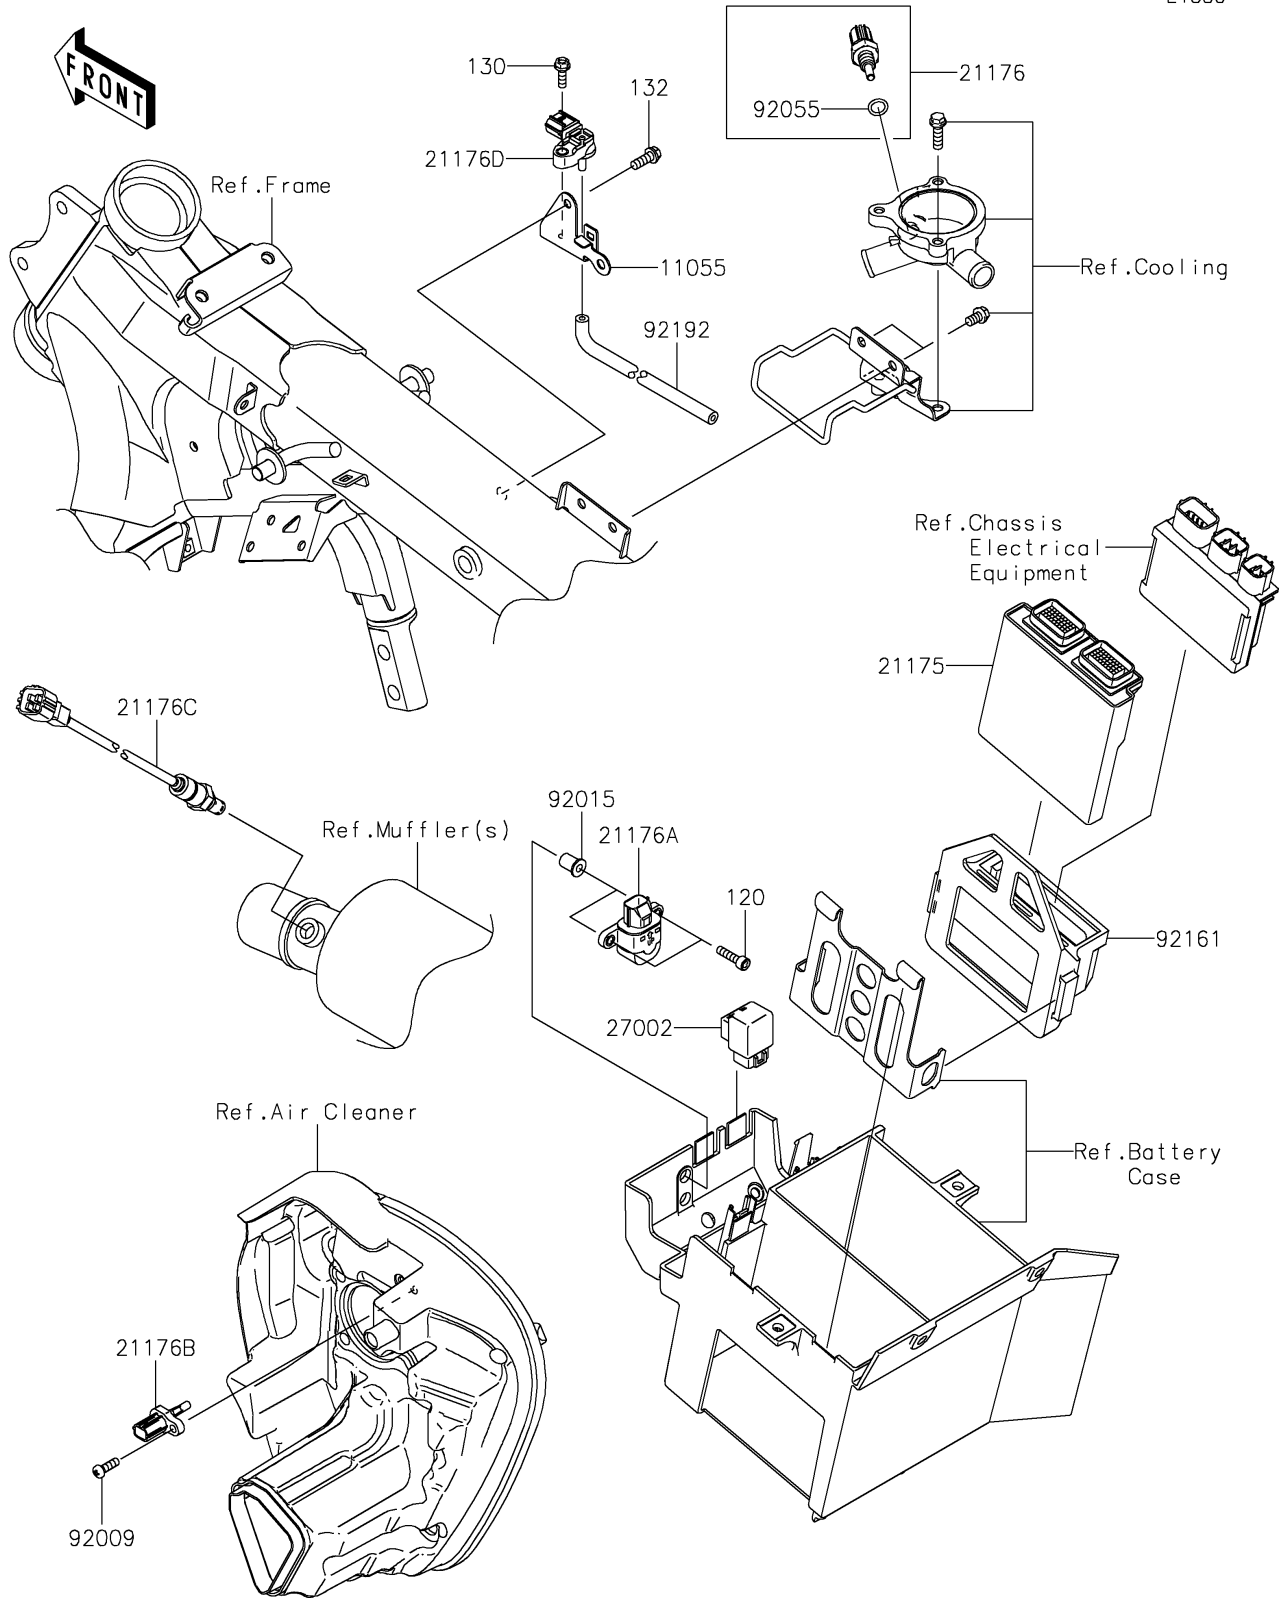

# 2025 Vulcan 1700 Voyager ABS PARTS DIAGRAM

Fuel Injection

E1530

## 2025 Vulcan 1700 Voyager ABS PARTS LIST

### Fuel Injection

ITEM NAME	PART NUMBER	QUANTITY
BRACKET (Ref # 11055)	11055-0569	1
CONTROL UNIT-ELECTRONIC (Ref # 21175)	21175-0927	1
SENSOR,WATER TEMP (Ref # 21176)	21176-0009	1
SENSOR (Ref # 21176A)	21176-0025	1
SENSOR,AIR TEMPERATURE (Ref # 21176B)	21176-0048	1
SENSOR,OXYGEN (Ref # 21176C)	21176-0090	1
SENSOR,PRESSURE (Ref # 21176D)	21176-0111	1
RELAY-ASSY (Ref # 27002)	27002-1062	1
SCREW,TAPPING,5X16 (Ref # 92009)	92009-1984	1
NUT,WELL,5MM (Ref # 92015)	92015-1757	2
RING-O,9.5X1.9 (Ref # 92055)	92055-0016	1
DAMPER (Ref # 92161)	92161-0092	1
TUBE,FITTING-ASV (Ref # 92192)	92192-0354	1
BOLT-SOCKET,5X20 (Ref # 120)	120CA0520	2
BOLT-FLANGED,5X16 (Ref # 130)	130BA0516	1
BOLT-FLANGED-SMALL,6X16 (Ref # 132)	132BA0616	1