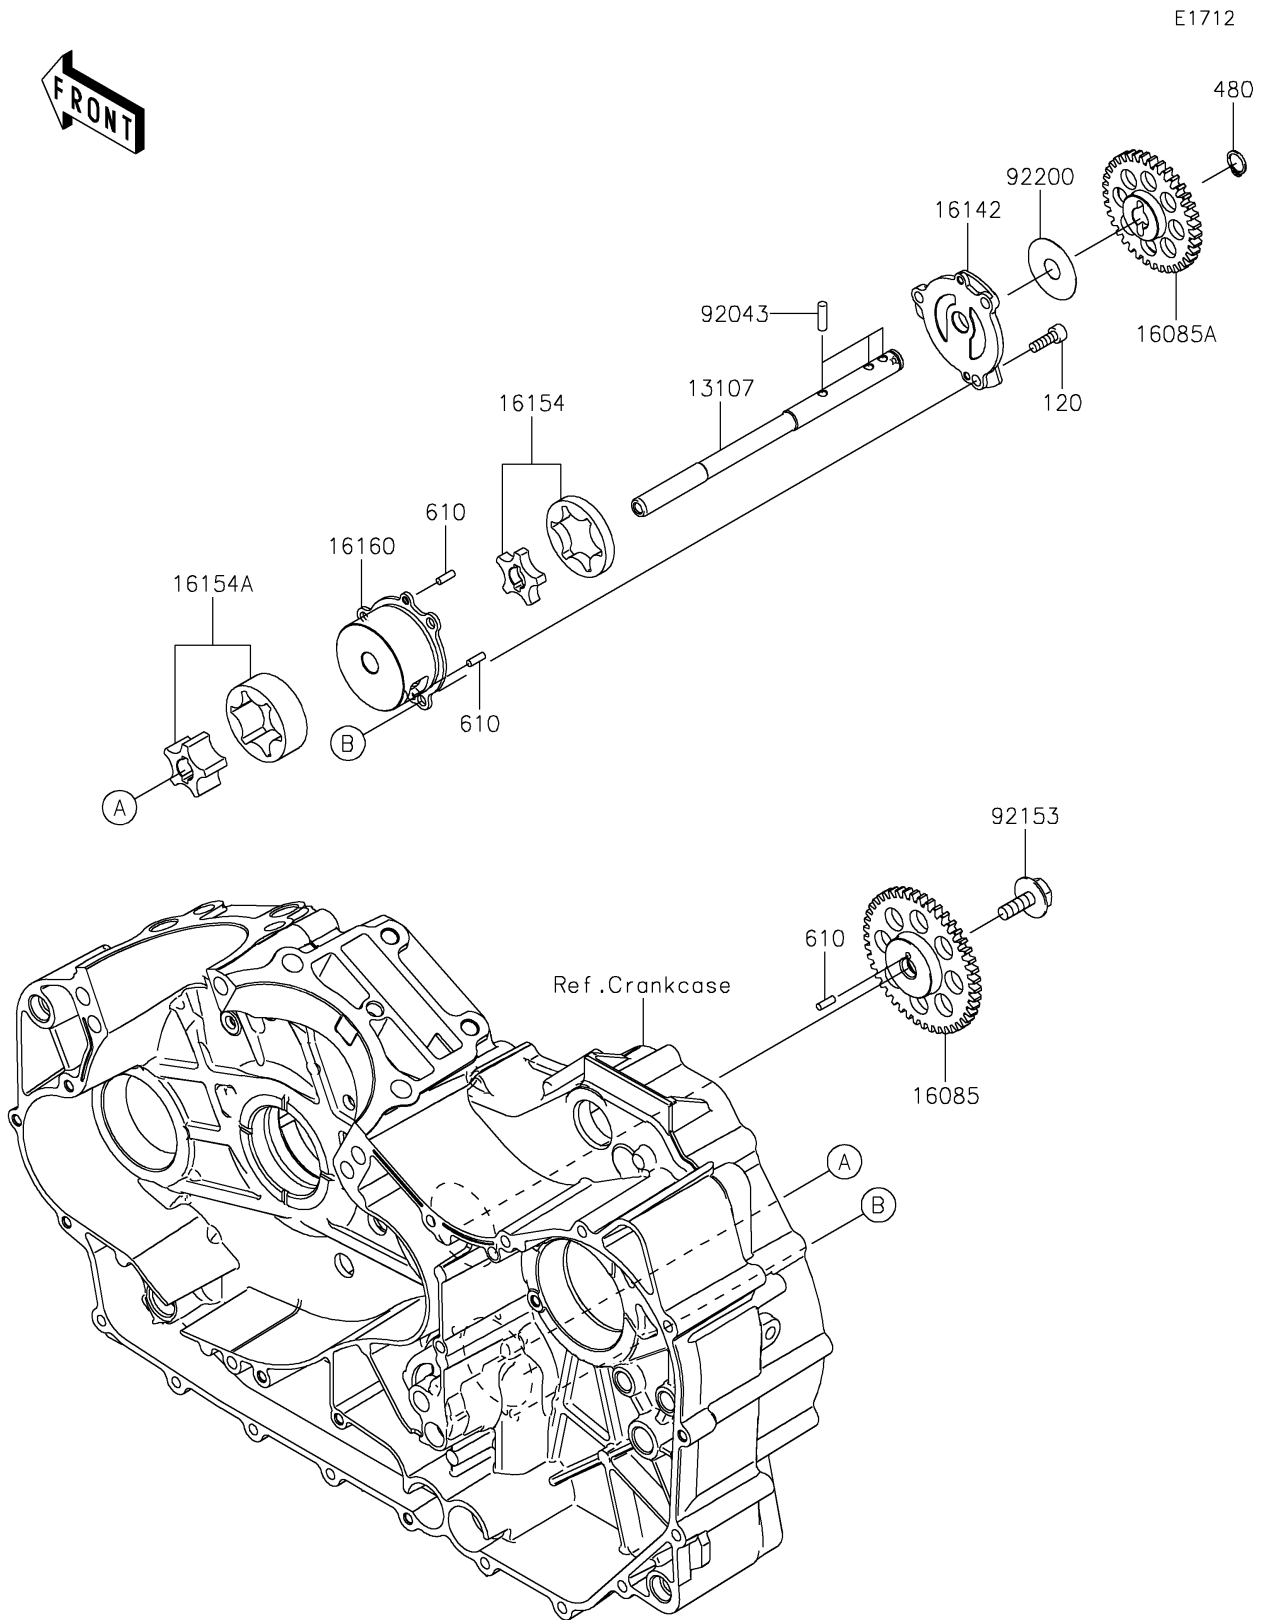

2022 VULCAN® 1700 VOYAGER® ABS PARTS DIAGRAM

Oil Pump

2022 VULCAN® 1700 VOYAGER® ABS PARTS LIST

Oil Pump

ITEM NAME	PART NUMBER	QUANTITY
SHAFT,OIL PUMP (Ref # 13107)	13107-0212	1
GEAR,DRIVE,45T (Ref # 16085)	16085-0119	1
GEAR,DRIVEN,37T (Ref # 16085A)	16085-0120	1
COVER-PUMP (Ref # 16142)	16142-0055	1
ROTOR-PUMP,FEED (Ref # 16154)	16154-0079	1
ROTOR-PUMP,SCAVENGE (Ref # 16154A)	16154-0085	1
BODY,OIL PUMP (Ref # 16160)	16160-0157	1
PIN,17.9X5.0 (Ref # 92043)	92043-1444	3
BOLT,FLANGED,8X23 (Ref # 92153)	92153-0549	1
WASHER,13.2X40X0.5 (Ref # 92200)	92200-0499	1
BOLT-SOCKET,6X18 (Ref # 120)	120CA0618	3
CIRCLIP-TYPE-C,13MM (Ref # 480)	480J1300	1
ROLLER,4X12 (Ref # 610)	610A0412	3