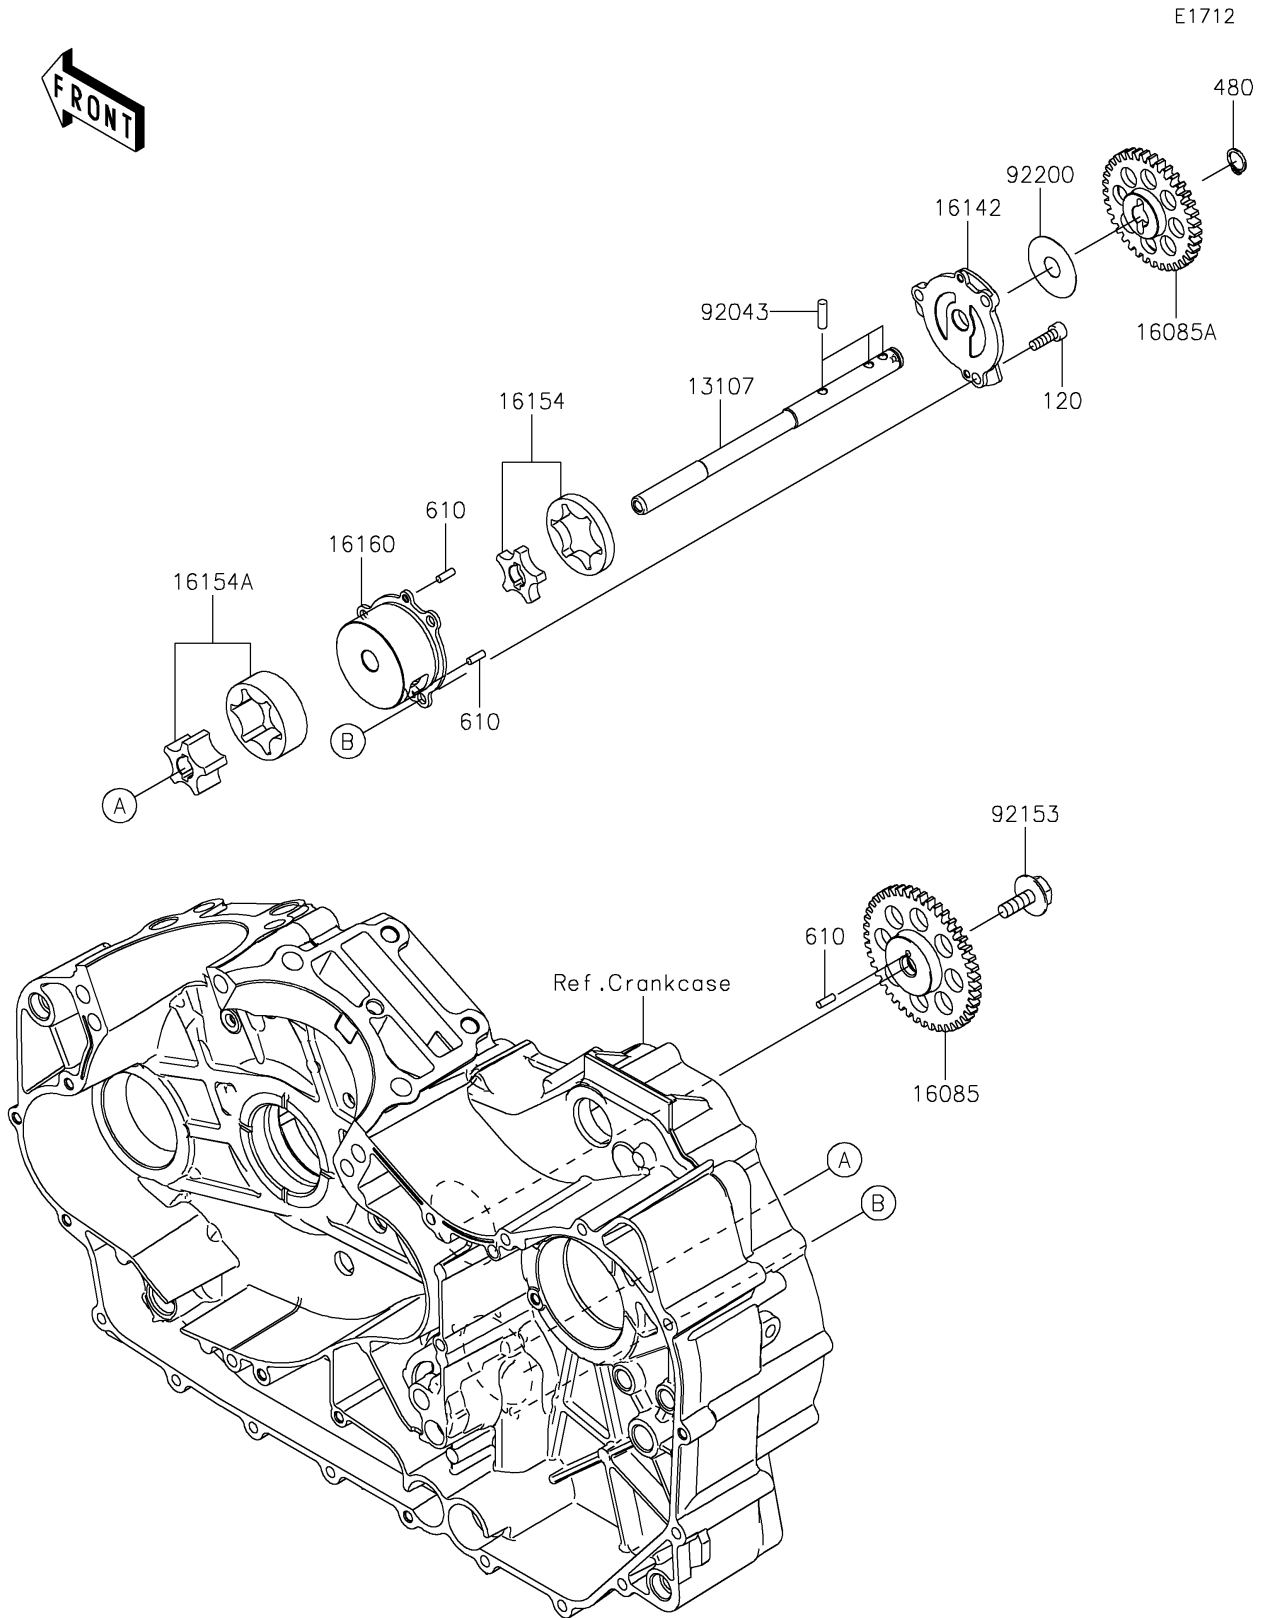

2023 Vulcan® 1700 Voyager ABS PARTS DIAGRAM

Oil Pump

2023 Vulcan® 1700 Voyager ABS PARTS LIST

Oil Pump

ITEM NAME	PART NUMBER	QUANTITY
SHAFT,OIL PUMP (Ref # 13107)	13107-0212	1
GEAR,DRIVE,45T (Ref # 16085)	16085-0119	1
GEAR,DRIVEN,37T (Ref # 16085A)	16085-0120	1
COVER-PUMP (Ref # 16142)	16142-0055	1
ROTOR-PUMP,FEED (Ref # 16154)	16154-0079	1
ROTOR-PUMP,SCAVENGE (Ref # 16154A)	16154-0085	1
BODY,OIL PUMP (Ref # 16160)	16160-0157	1
PIN,17.9X5.0 (Ref # 92043)	92043-1444	3
BOLT,FLANGED,8X23 (Ref # 92153)	92153-0549	1
WASHER,13.2X40X0.5 (Ref # 92200)	92200-0499	1
BOLT-SOCKET,6X18 (Ref # 120)	120CA0618	3
CIRCLIP-TYPE-C,13MM (Ref # 480)	480J1300	1
ROLLER,4X12 (Ref # 610)	610A0412	3