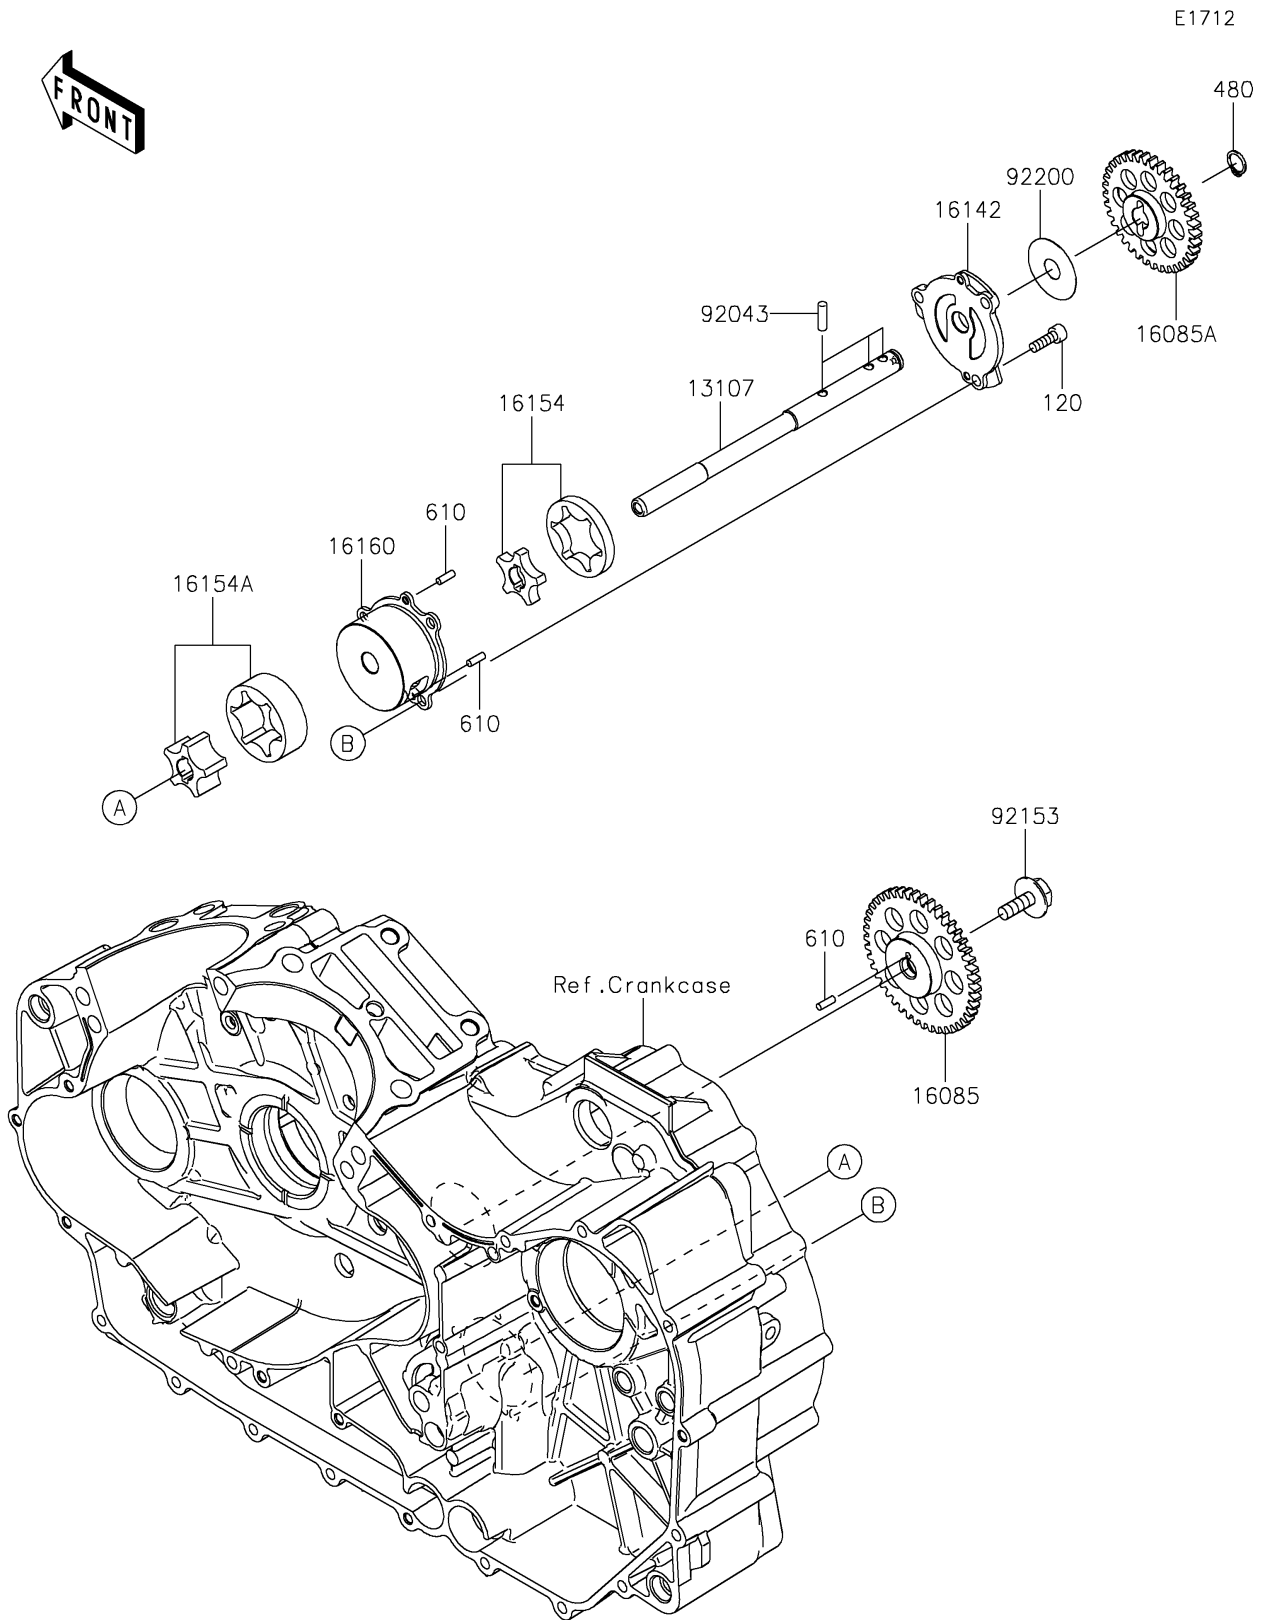

# 2025 Vulcan 1700 Voyager ABS PARTS DIAGRAM

Oil Pump

## 2025 Vulcan 1700 Voyager ABS PARTS LIST

### Oil Pump

ITEM NAME	PART NUMBER	QUANTITY
SHAFT,OIL PUMP (Ref # 13107)	13107-0212	1
GEAR,DRIVE,45T (Ref # 16085)	16085-0119	1
GEAR,DRIVEN,37T (Ref # 16085A)	16085-0120	1
COVER-PUMP (Ref # 16142)	16142-0055	1
ROTOR-PUMP,FEED (Ref # 16154)	16154-0079	1
ROTOR-PUMP,SCAVENGE (Ref # 16154A)	16154-0085	1
BODY,OIL PUMP (Ref # 16160)	16160-0157	1
PIN,17.9X5.0 (Ref # 92043)	92043-1444	3
BOLT,FLANGED,8X23 (Ref # 92153)	92153-0549	1
WASHER,13.2X40X0.5 (Ref # 92200)	92200-0499	1
BOLT-SOCKET,6X18 (Ref # 120)	120CA0618	3
CIRCLIP-TYPE-C,13MM (Ref # 480)	480J1300	1
ROLLER,4X12 (Ref # 610)	610A0412	3