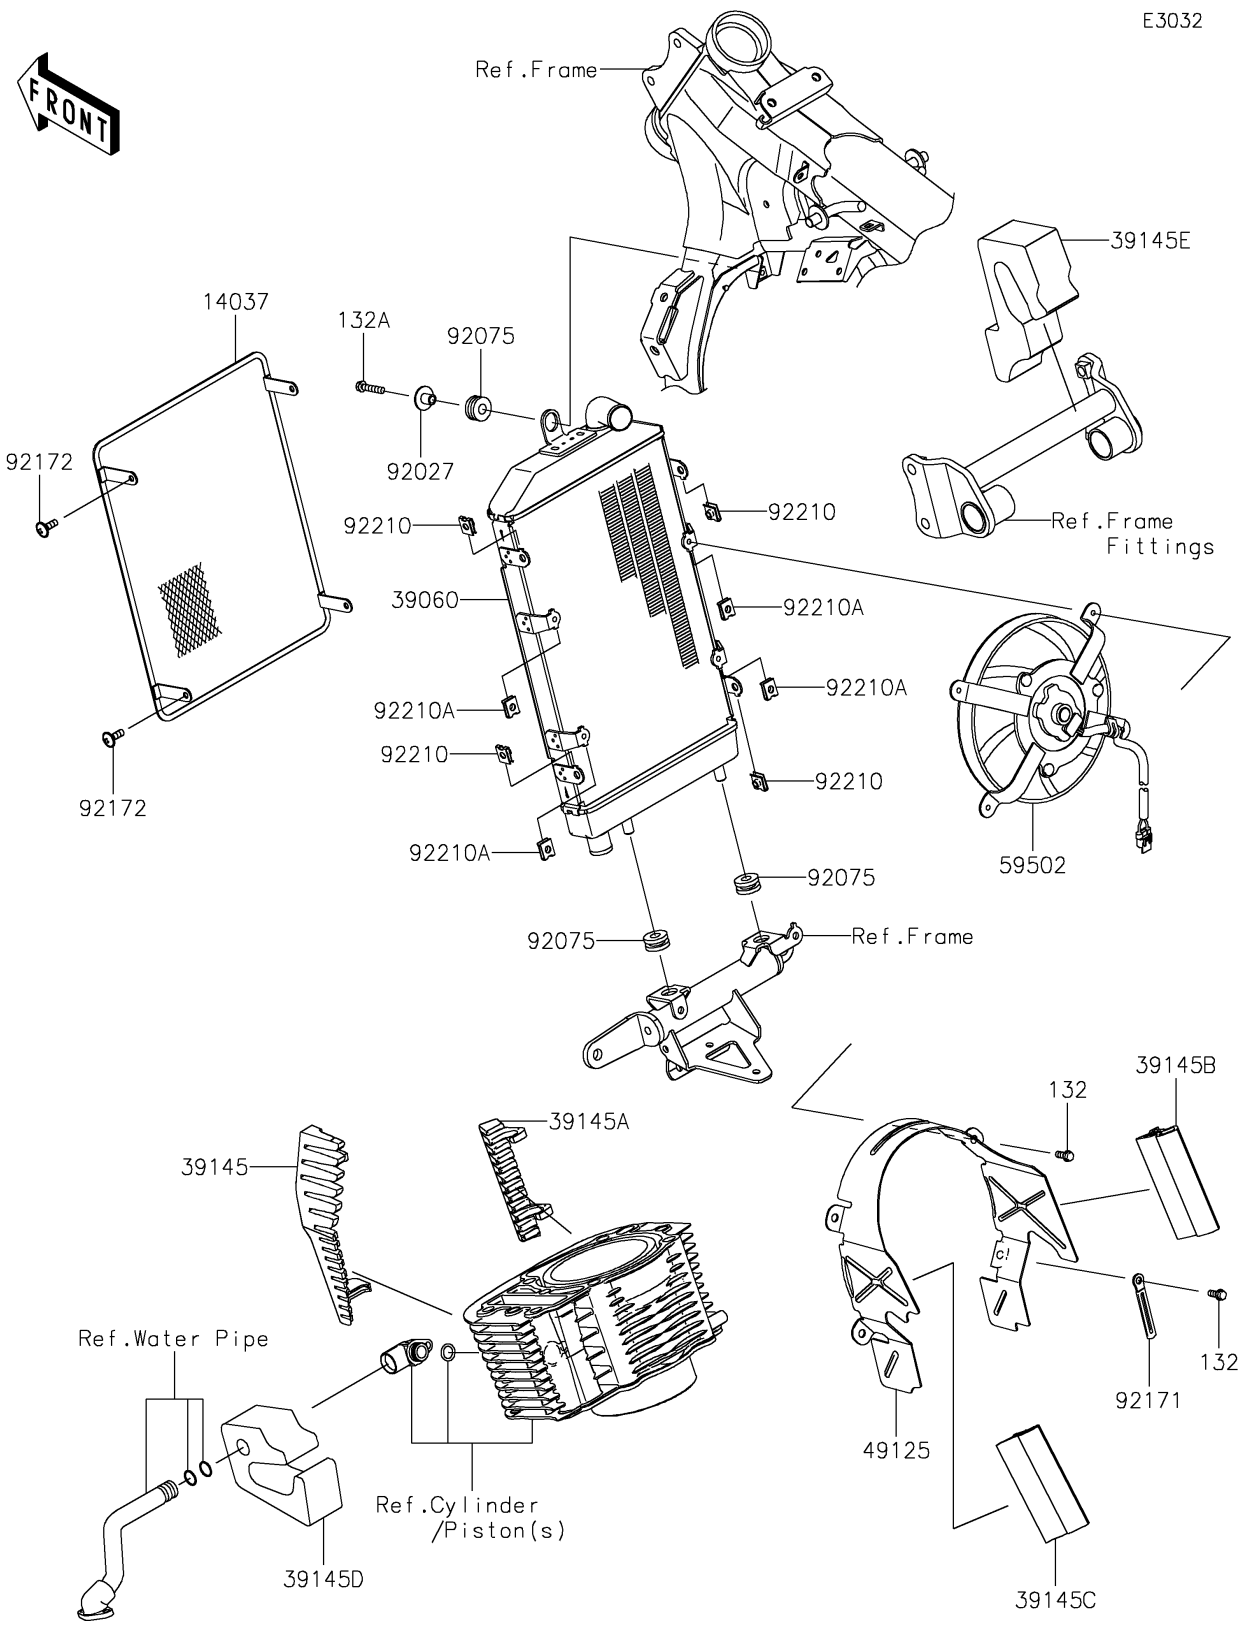

2022 VULCAN® 1700 VOYAGER® ABS PARTS DIAGRAM

Radiator

E3032

2022 VULCAN® 1700 VOYAGER® ABS PARTS LIST

Radiator

ITEM NAME	PART NUMBER	QUANTITY
SCREEN,INNER (Ref # 14037)	14037-0014	1
RADIATOR (Ref # 39060)	39060-0706	1
TRIM-SEAL,HEAD LH (Ref # 39145)	39145-0704	1
TRIM-SEAL,HEAD RH (Ref # 39145A)	39145-0705	1
TRIM-SEAL,SHROUD RH (Ref # 39145B)	39145-0706	1
TRIM-SEAL,SHROUD LH (Ref # 39145C)	39145-0707	1
TRIM-SEAL,SHROUD LH,LWR (Ref # 39145D)	39145-0708	1
TRIM-SEAL,SHROUD RH,LWR (Ref # 39145E)	39145-0709	1
SHROUD (Ref # 49125)	49125-0567	1
FAN-ASSY (Ref # 59502)	59502-0040	1
COLLAR,L=13.1,BLACK (Ref # 92027)	92027-1450	1
DAMPER,10X24X12 (Ref # 92075)	92075-1690	3
CLAMP (Ref # 92171)	92171-0791	1
SCREW,6X14 (Ref # 92172)	92172-0004	4
NUT (Ref # 92210)	92210-1125	4
NUT (Ref # 92210A)	92210-1323	4
BOLT-FLANGED-SMALL,6X14 (Ref # 132)	132BB0614	4
BOLT-FLANGED-SMALL,6X20 (Ref # 132A)	132BB0620	1