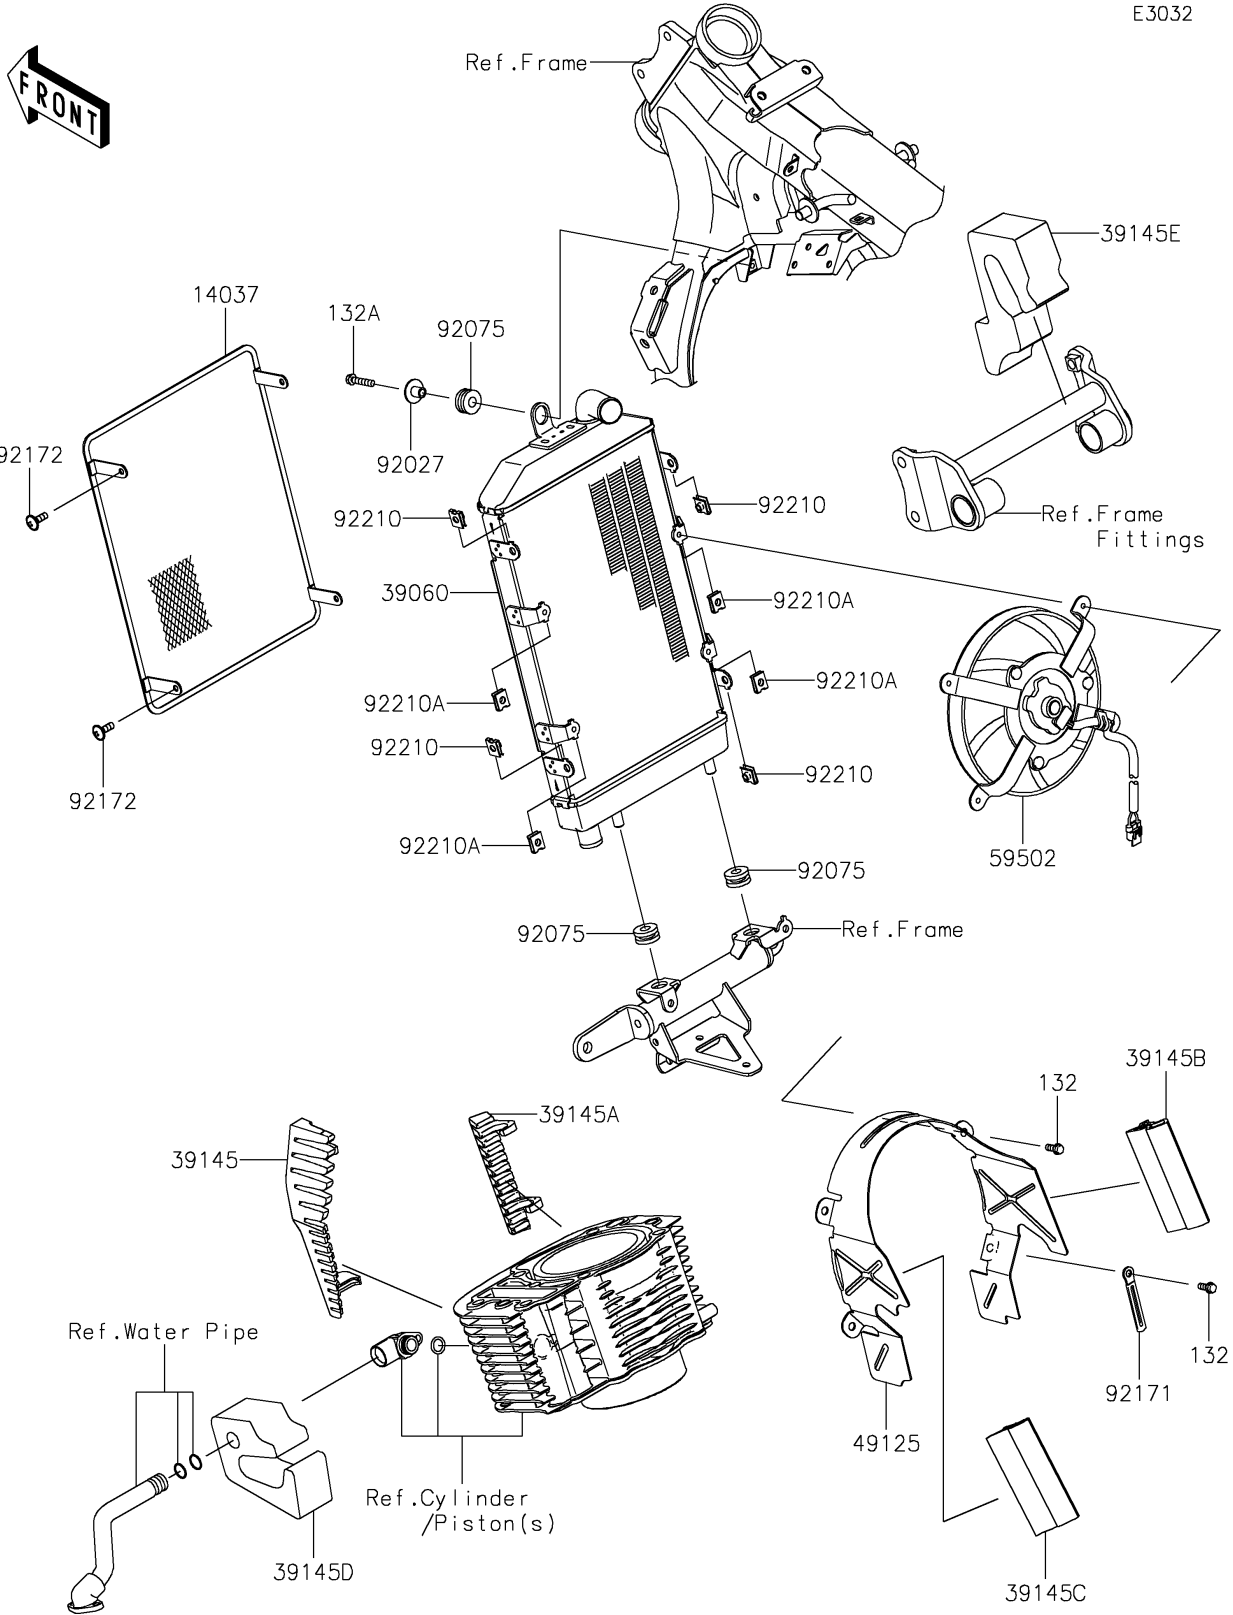

2022 Vulcan® 1700 Voyager ABS PARTS DIAGRAM

Radiator

E3032

2022 Vulcan® 1700 Voyager ABS PARTS LIST

Radiator

ITEM NAME	PART NUMBER	QUANTITY
SCREEN,INNER (Ref # 14037)	14037-0014	1
RADIATOR (Ref # 39060)	39060-0706	1
TRIM-SEAL,HEAD LH (Ref # 39145)	39145-0704	1
TRIM-SEAL,HEAD RH (Ref # 39145A)	39145-0705	1
TRIM-SEAL,SHROUD RH (Ref # 39145B)	39145-0706	1
TRIM-SEAL,SHROUD LH (Ref # 39145C)	39145-0707	1
TRIM-SEAL,SHROUD LH,LWR (Ref # 39145D)	39145-0708	1
TRIM-SEAL,SHROUD RH,LWR (Ref # 39145E)	39145-0709	1
SHROUD (Ref # 49125)	49125-0567	1
FAN-ASSY (Ref # 59502)	59502-0040	1
COLLAR,L=13.1,BLACK (Ref # 92027)	92027-1450	1
DAMPER,10X24X12 (Ref # 92075)	92075-1690	3
CLAMP (Ref # 92171)	92171-0791	1
SCREW,6X14 (Ref # 92172)	92172-0004	4
NUT (Ref # 92210)	92210-1125	4
NUT (Ref # 92210A)	92210-1323	4
BOLT-FLANGED-SMALL,6X14 (Ref # 132)	132BB0614	4
BOLT-FLANGED-SMALL,6X20 (Ref # 132A)	132BB0620	1