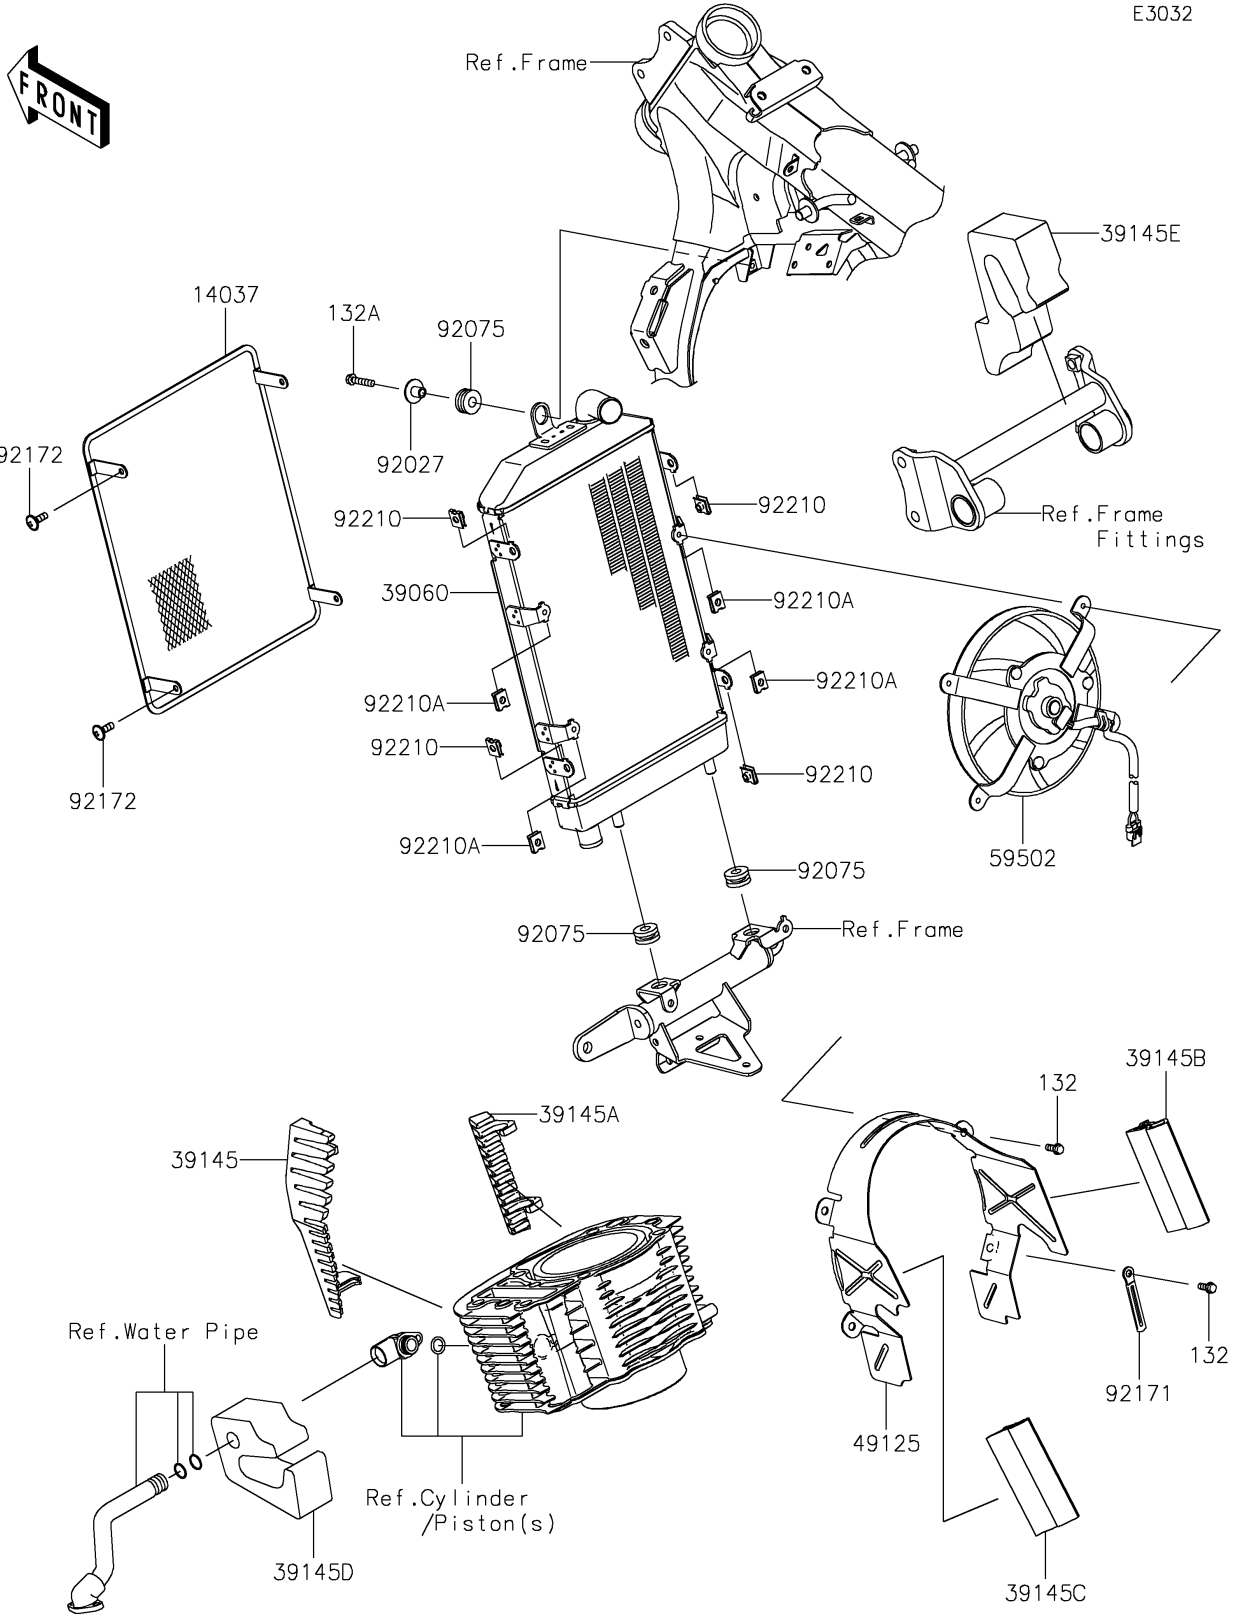

2025 Vulcan 1700 Voyager ABS PARTS DIAGRAM

Radiator

E3032

2025 Vulcan 1700 Voyager ABS PARTS LIST

Radiator

ITEM NAME	PART NUMBER	QUANTITY
SCREEN,INNER (Ref # 14037)	14037-0014	1
RADIATOR (Ref # 39060)	39060-0706	1
TRIM-SEAL,HEAD LH (Ref # 39145)	39145-0704	1
TRIM-SEAL,HEAD RH (Ref # 39145A)	39145-0705	1
TRIM-SEAL,SHROUD RH (Ref # 39145B)	39145-0706	1
TRIM-SEAL,SHROUD LH (Ref # 39145C)	39145-0707	1
TRIM-SEAL,SHROUD LH,LWR (Ref # 39145D)	39145-0708	1
TRIM-SEAL,SHROUD RH,LWR (Ref # 39145E)	39145-0709	1
SHROUD (Ref # 49125)	49125-0567	1
FAN-ASSY (Ref # 59502)	59502-0040	1
COLLAR,L=13.1,BLACK (Ref # 92027)	92027-1450	1
DAMPER,10X24X12 (Ref # 92075)	92075-1690	3
CLAMP (Ref # 92171)	92171-0791	1
SCREW,6X14 (Ref # 92172)	92172-0004	4
NUT (Ref # 92210)	92210-1125	4
NUT (Ref # 92210A)	92210-1323	4
BOLT-FLANGED-SMALL,6X14 (Ref # 132)	132BB0614	4
BOLT-FLANGED-SMALL,6X20 (Ref # 132A)	132BB0620	1