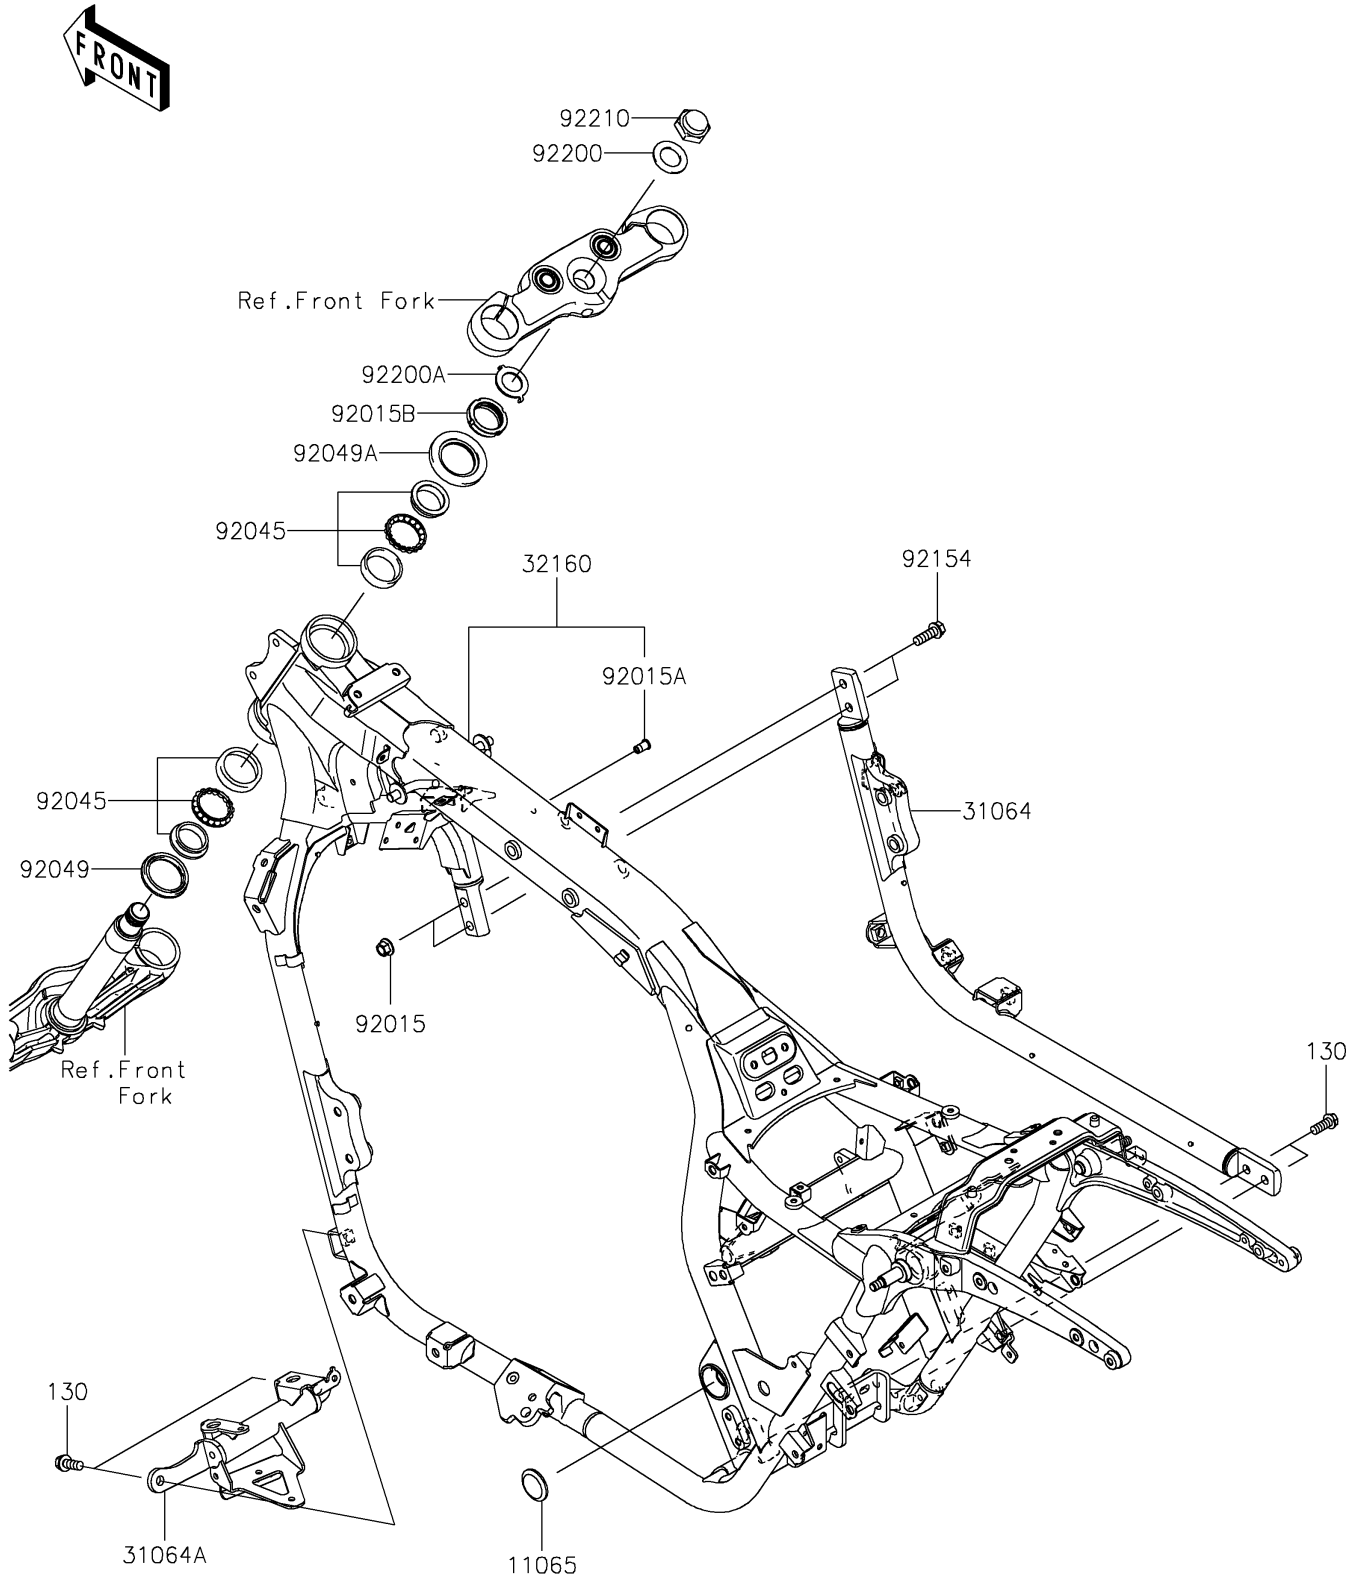

2024 Vulcan 1700 Voyager ABS PARTS DIAGRAM

Frame

F2120

2024 Vulcan 1700 Voyager ABS PARTS LIST

Frame

ITEM NAME	PART NUMBER	QUANTITY
CAP (Ref # 11065)	11065-0320	1
PIPE-COMP,DOWNTUBE,RH,BLACK (Ref # 31064)	31064-0209-18R	1
PIPE-COMP,FRONT CROSS,BLACK (Ref # 31064A)	31064-0599-18R	1
FRAME-COMP,F.S.BLACK (Ref # 32160)	32160-0904-18R	1
NUT,FLANGED,10MM (Ref # 92015)	92015-1727	2
NUT,POP,6MM,L=16.5 (Ref # 92015A)	92015-1792	1
NUT,STEERING STEM,35MM (Ref # 92015B)	92015-1848	1
BEARING-BALL,SF07A17PX1V1 (Ref # 92045)	92045-1384	2
SEAL-OIL,XMHE 43 55 4J (Ref # 92049)	92049-1383	1
SEAL-OIL,MX043N2 (Ref # 92049A)	92049-1483	1
BOLT,FLANGED,10X30 (Ref # 92154)	92154-0156	2
WASHER,25.5X42X2.3 (Ref # 92200)	92200-0105	1
WASHER,CLAW,25.5X40X2.3 (Ref # 92200A)	92200-1083	1
NUT,CAP,25MM (Ref # 92210)	92210-1166	1
BOLT-FLANGED,10X25 (Ref # 130)	130BB1025	4