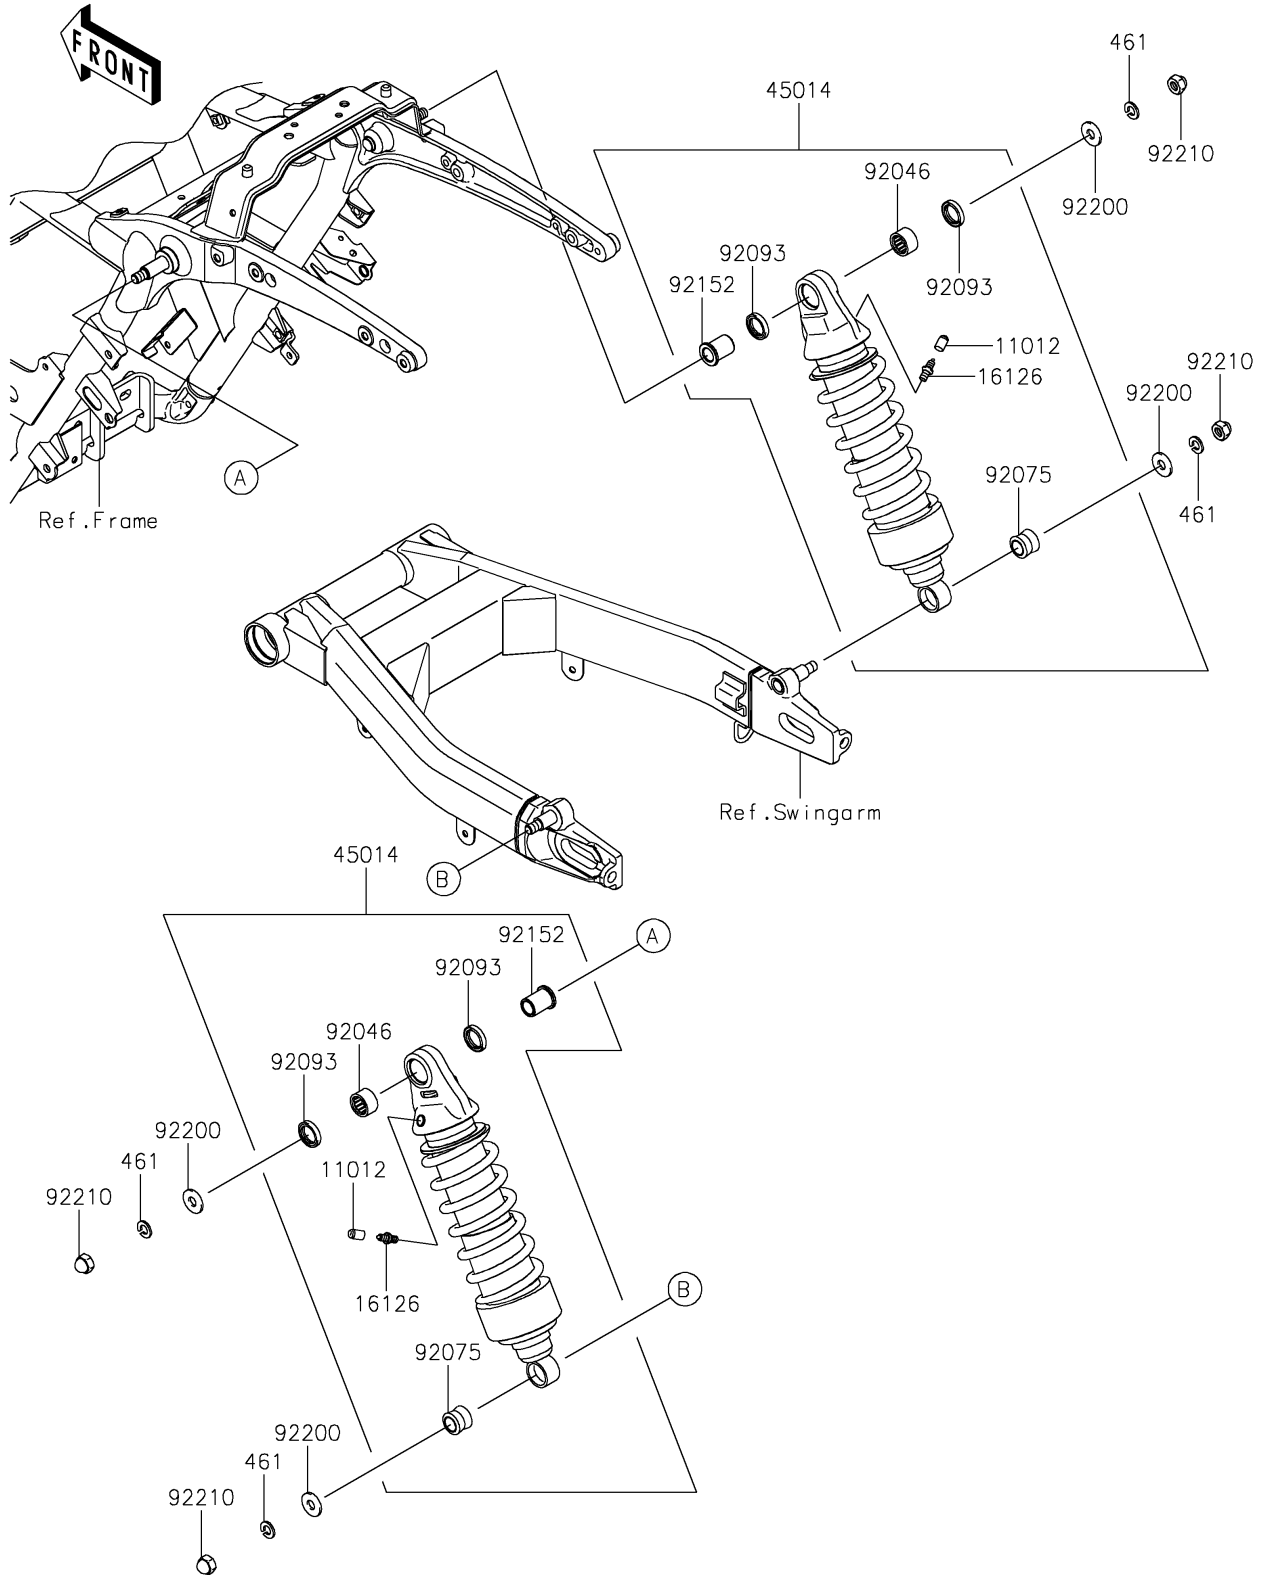

2024 VULCAN® 1700 VOYAGER® ABS PARTS DIAGRAM

Suspension/Shock Absorber

F2151

2024 VULCAN® 1700 VOYAGER® ABS PARTS LIST

Suspension/Shock Absorber

ITEM NAME	PART NUMBER	QUANTITY
CAP (Ref # 11012)	11012-1283	2
VALVE,AIR (Ref # 16126)	16126-0013	2
SHOCKABSORBER (Ref # 45014)	45014-0208	2
BEARING-NEEDLE (Ref # 92046)	92046-1296	2
DAMPER,SHOCKABSORBER (Ref # 92075)	92075-1387	2
SEAL (Ref # 92093)	92093-1552	4
COLLAR (Ref # 92152)	92152-1336	2
WASHER,10.5X26X2.5 (Ref # 92200)	92200-1565	4
NUT,CAP,10MM (Ref # 92210)	92210-1128	4
WASHER-SPRING,10MM (Ref # 461)	461S1000	4