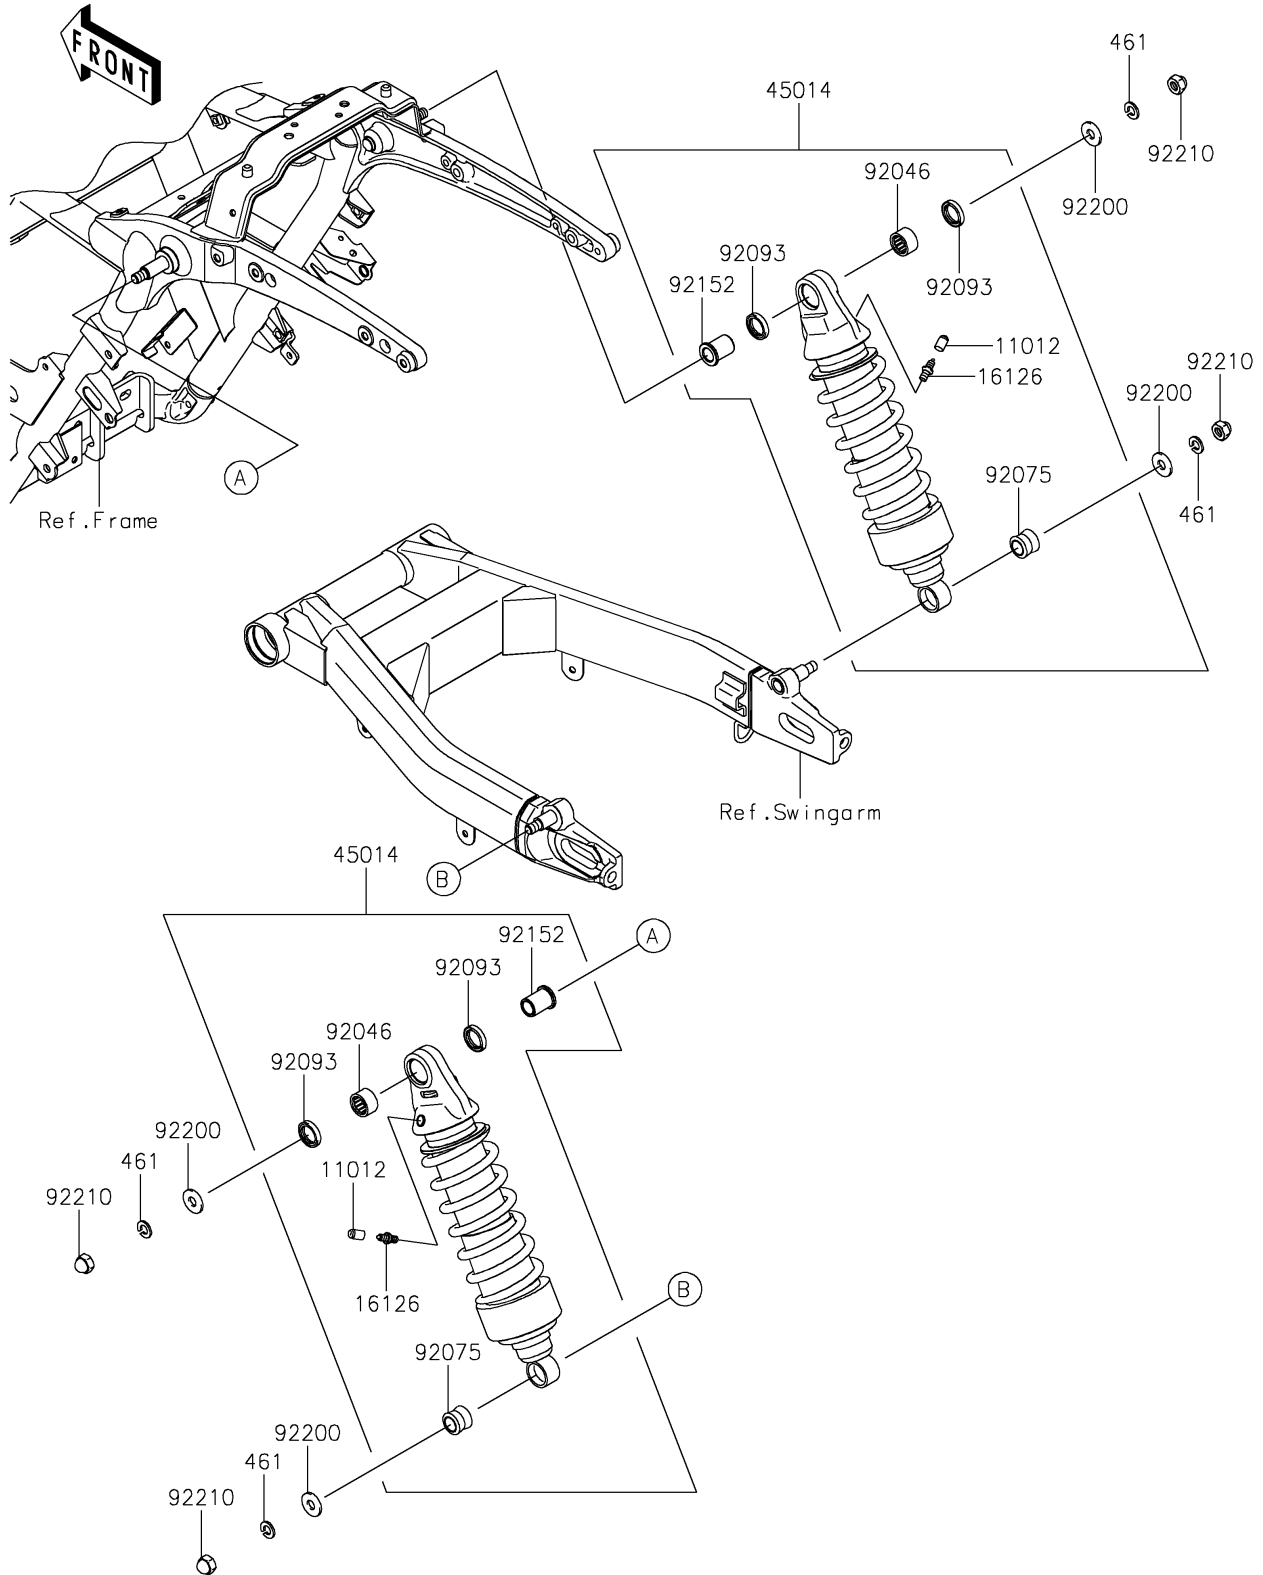

2025 Vulcan 1700 Voyager ABS PARTS DIAGRAM

Suspension/Shock Absorber

F2151

2025 Vulcan 1700 Voyager ABS PARTS LIST

Suspension/Shock Absorber

ITEM NAME	PART NUMBER	QUANTITY
CAP (Ref # 11012)	11012-1283	2
VALVE,AIR (Ref # 16126)	16126-0013	2
SHOCKABSORBER (Ref # 45014)	45014-0208	2
BEARING-NEEDLE (Ref # 92046)	92046-1296	2
DAMPER,SHOCKABSORBER (Ref # 92075)	92075-1387	2
SEAL (Ref # 92093)	92093-1552	4
COLLAR (Ref # 92152)	92152-1336	2
WASHER,10.5X26X2.5 (Ref # 92200)	92200-1565	4
NUT,CAP,10MM (Ref # 92210)	92210-1128	4
WASHER-SPRING,10MM (Ref # 461)	461S1000	4